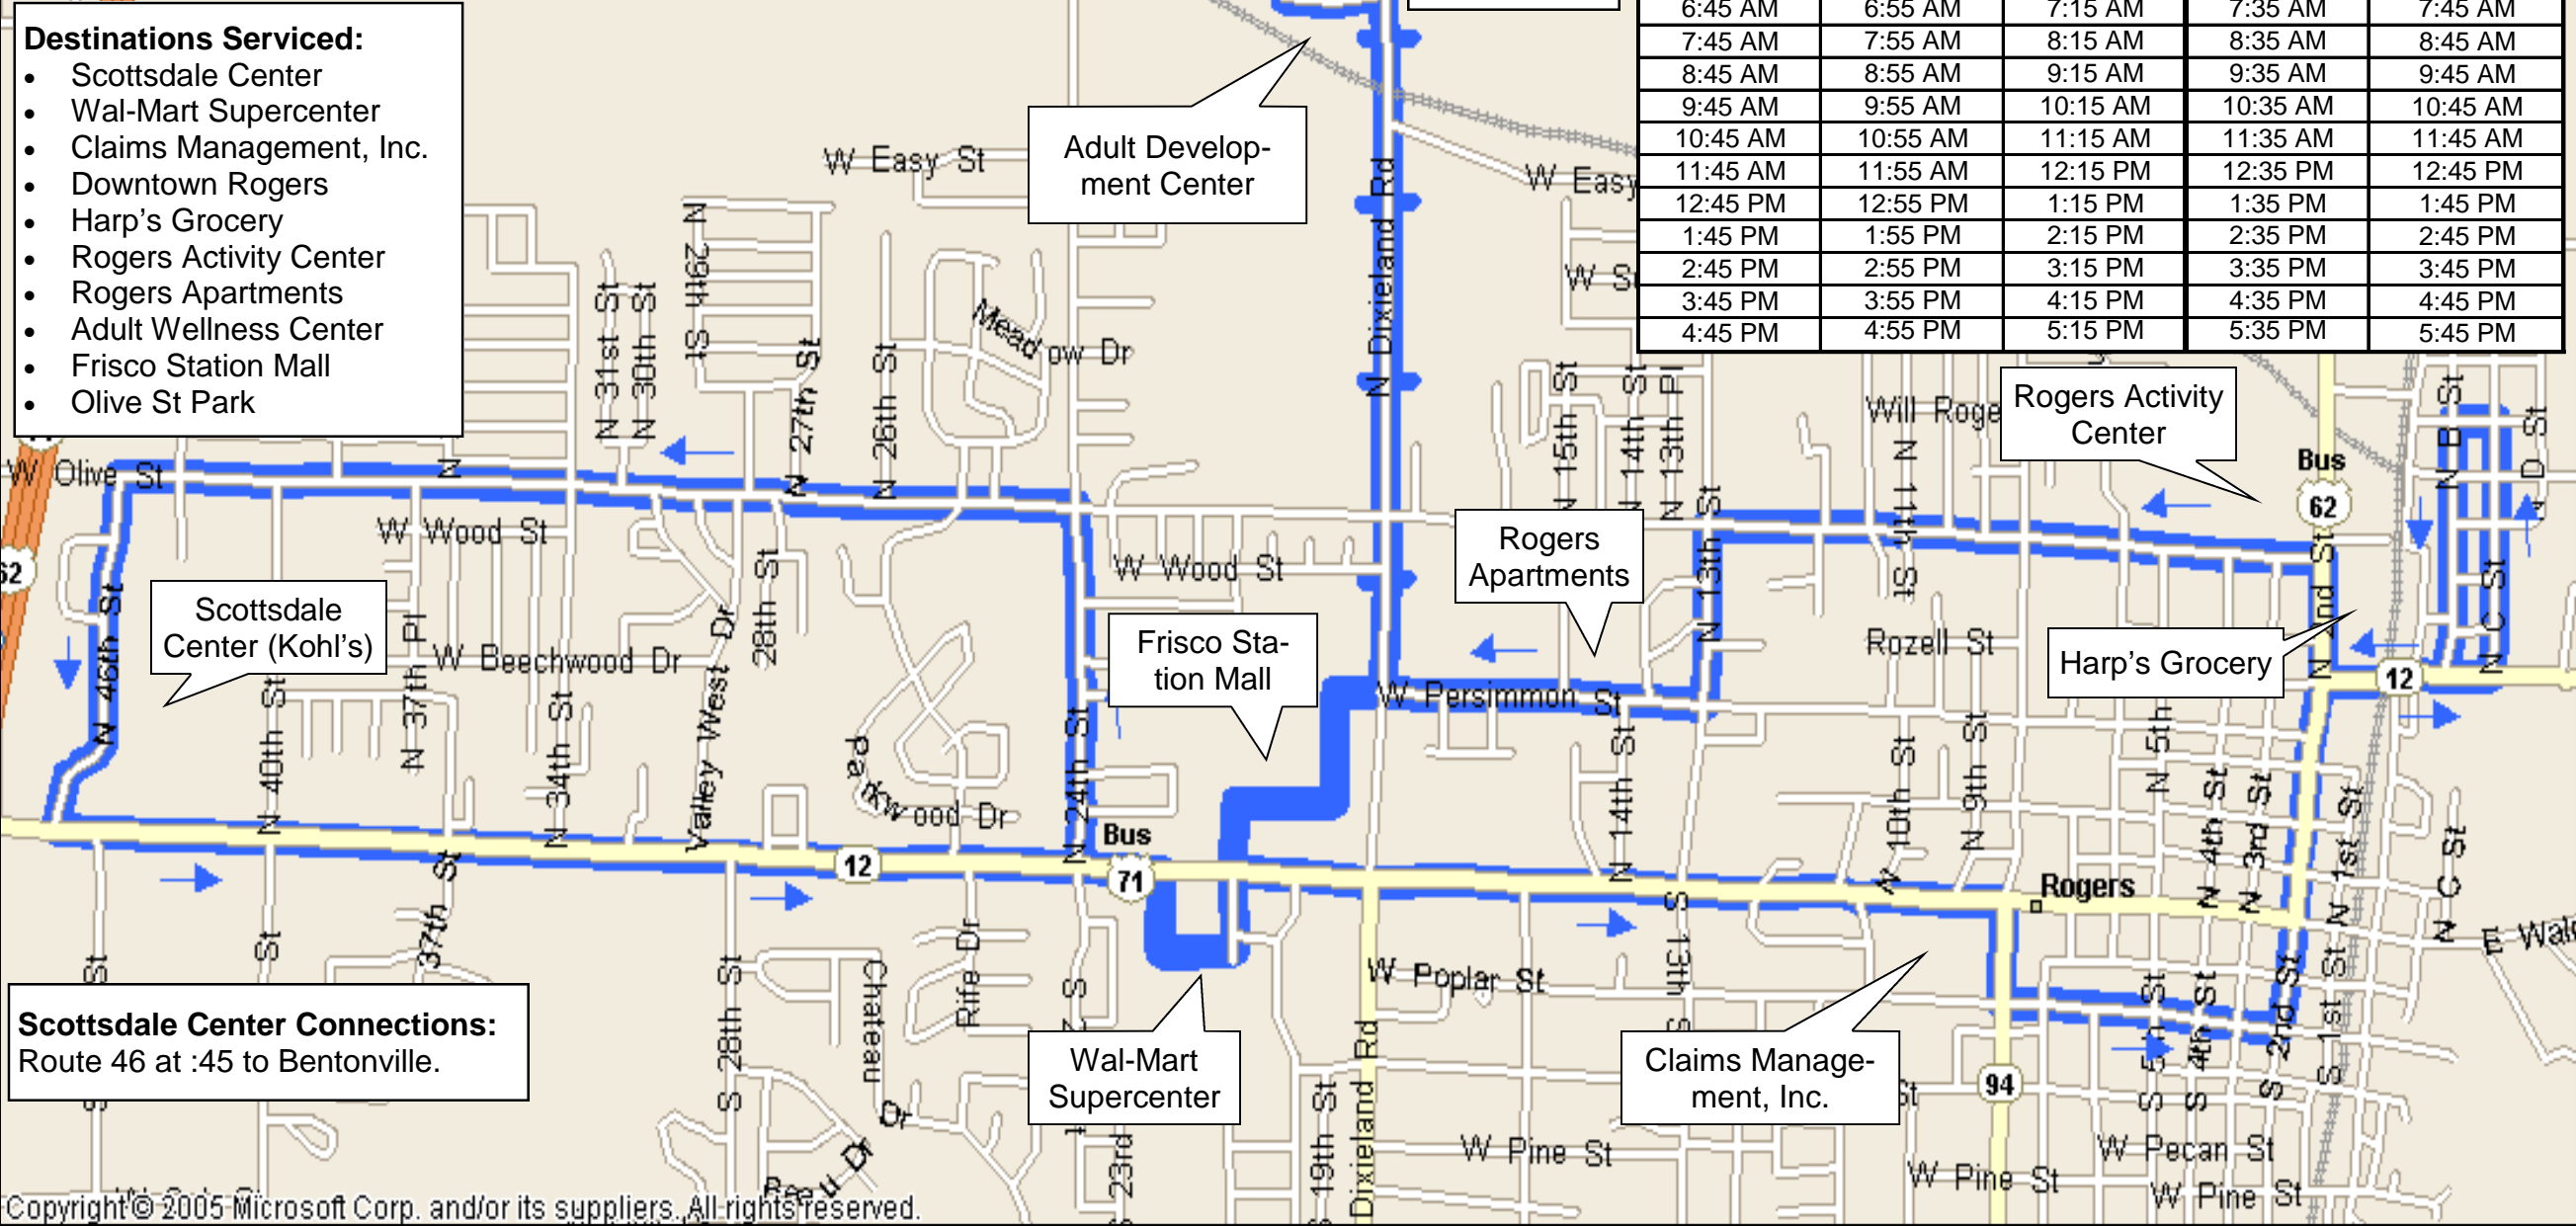

# Route 44 - Rogers North Route

## Destinations Served:

- Scottsdale Center
- Wal-Mart Supercenter
- Claims Management, Inc.
- Downtown Rogers
- Harp's Grocery
- Rogers Activity Center
- Rogers Apartments
- Adult Wellness Center
- Frisco Station Mall
- Olive St Park

The route deviates to ADC each day at 8:25 AM and 3:25 PM.

Eastbound			Westbound	
Scottsdale Center	Wal-Mart	Harp's Grocery	Wal-Mart	Scottsdale Center
			6:35 AM	6:45 AM
6:45 AM	6:55 AM	7:15 AM	7:35 AM	7:45 AM
7:45 AM	7:55 AM	8:15 AM	8:35 AM	8:45 AM
8:45 AM	8:55 AM	9:15 AM	9:35 AM	9:45 AM
9:45 AM	9:55 AM	10:15 AM	10:35 AM	10:45 AM
10:45 AM	10:55 AM	11:15 AM	11:35 AM	11:45 AM
11:45 AM	11:55 AM	12:15 PM	12:35 PM	12:45 PM
12:45 PM	12:55 PM	1:15 PM	1:35 PM	1:45 PM
1:45 PM	1:55 PM	2:15 PM	2:35 PM	2:45 PM
2:45 PM	2:55 PM	3:15 PM	3:35 PM	3:45 PM
3:45 PM	3:55 PM	4:15 PM	4:35 PM	4:45 PM
4:45 PM	4:55 PM	5:15 PM	5:35 PM	5:45 PM

**Scottsdale Center Connections:**  
Route 46 at :45 to Bentonville.