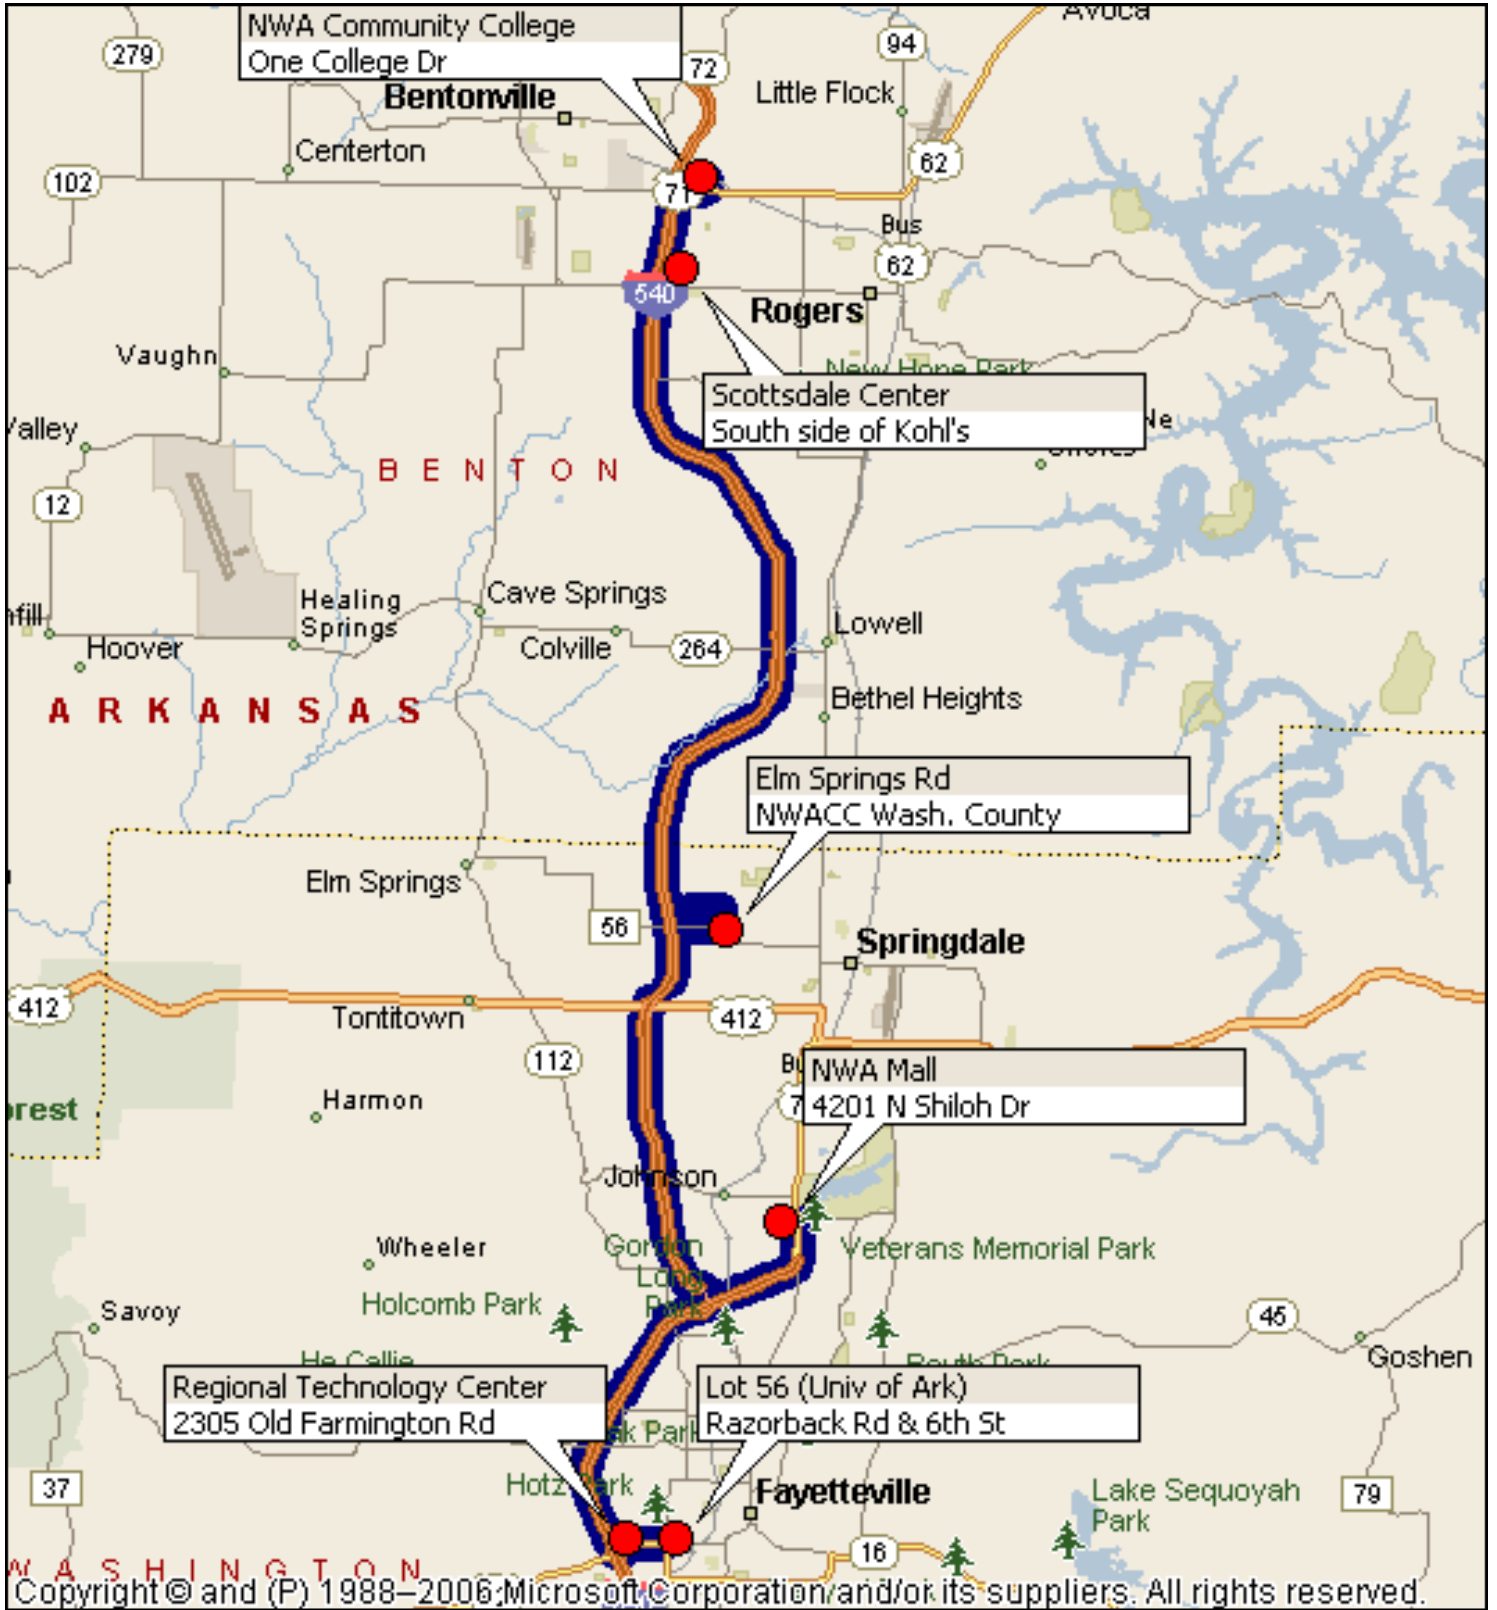

Route 54 - Connector Route

A.M.						
Southbound (To Fayetteville)						
NWA Community College	Scottsdale Center	Elm Springs Rd / White Rd	NWA Mall	Regional Technology Center	Lot 56 (Univ. of Ark.)	
6:30 AM	6:40 AM	7:00 AM	7:15 AM	7:35 AM	7:40 AM	
Northbound (To Bentonville)						
Lot 56 (Univ. of Ark.)	Regional Technology Center	NWA Mall	Elm Springs Rd / White Rd	NWA Community College	Scottsdale Center	
7:40 AM	7:45 AM	8:05 AM	8:20 AM	8:40 AM	8:50 AM	
Midday						
Northbound (To Bentonville)						
Lot 56 (Univ. of Ark.)	Regional Technology Center	NWA Mall	Elm Springs Rd / White Rd	NWA Community College	Scottsdale Center	
12:30 PM	12:35 PM	12:55 PM	1:10 PM	1:30 PM	1:40 PM	
Southbound (To Fayetteville)						
NWA Community College	Scottsdale Center	Elm Springs Rd / White Rd	NWA Mall	Regional Technology Center	Lot 56 (Univ. of Ark.)	
1:30 PM	1:40 PM	2:00 PM	2:15 PM	2:35 PM	2:40 PM	
P.M.						
Northbound (To Bentonville)						
Lot 56 (Univ. of Ark.)	Regional Technology Center	NWA Mall	Elm Springs Rd / White Rd	NWA Community College	Scottsdale Center	
4:00 PM	4:05 PM	4:25 PM	4:40 PM	5:00 PM	5:10 PM	
Southbound (To Fayetteville)						
NWA Community College	Scottsdale Center	Elm Springs Rd / White Rd	NWA Mall	Regional Technology Center	Lot 56 (Univ. of Ark.)	
5:00 PM	5:10 PM	5:30 PM	5:45 PM	6:05 PM	6:10 PM	