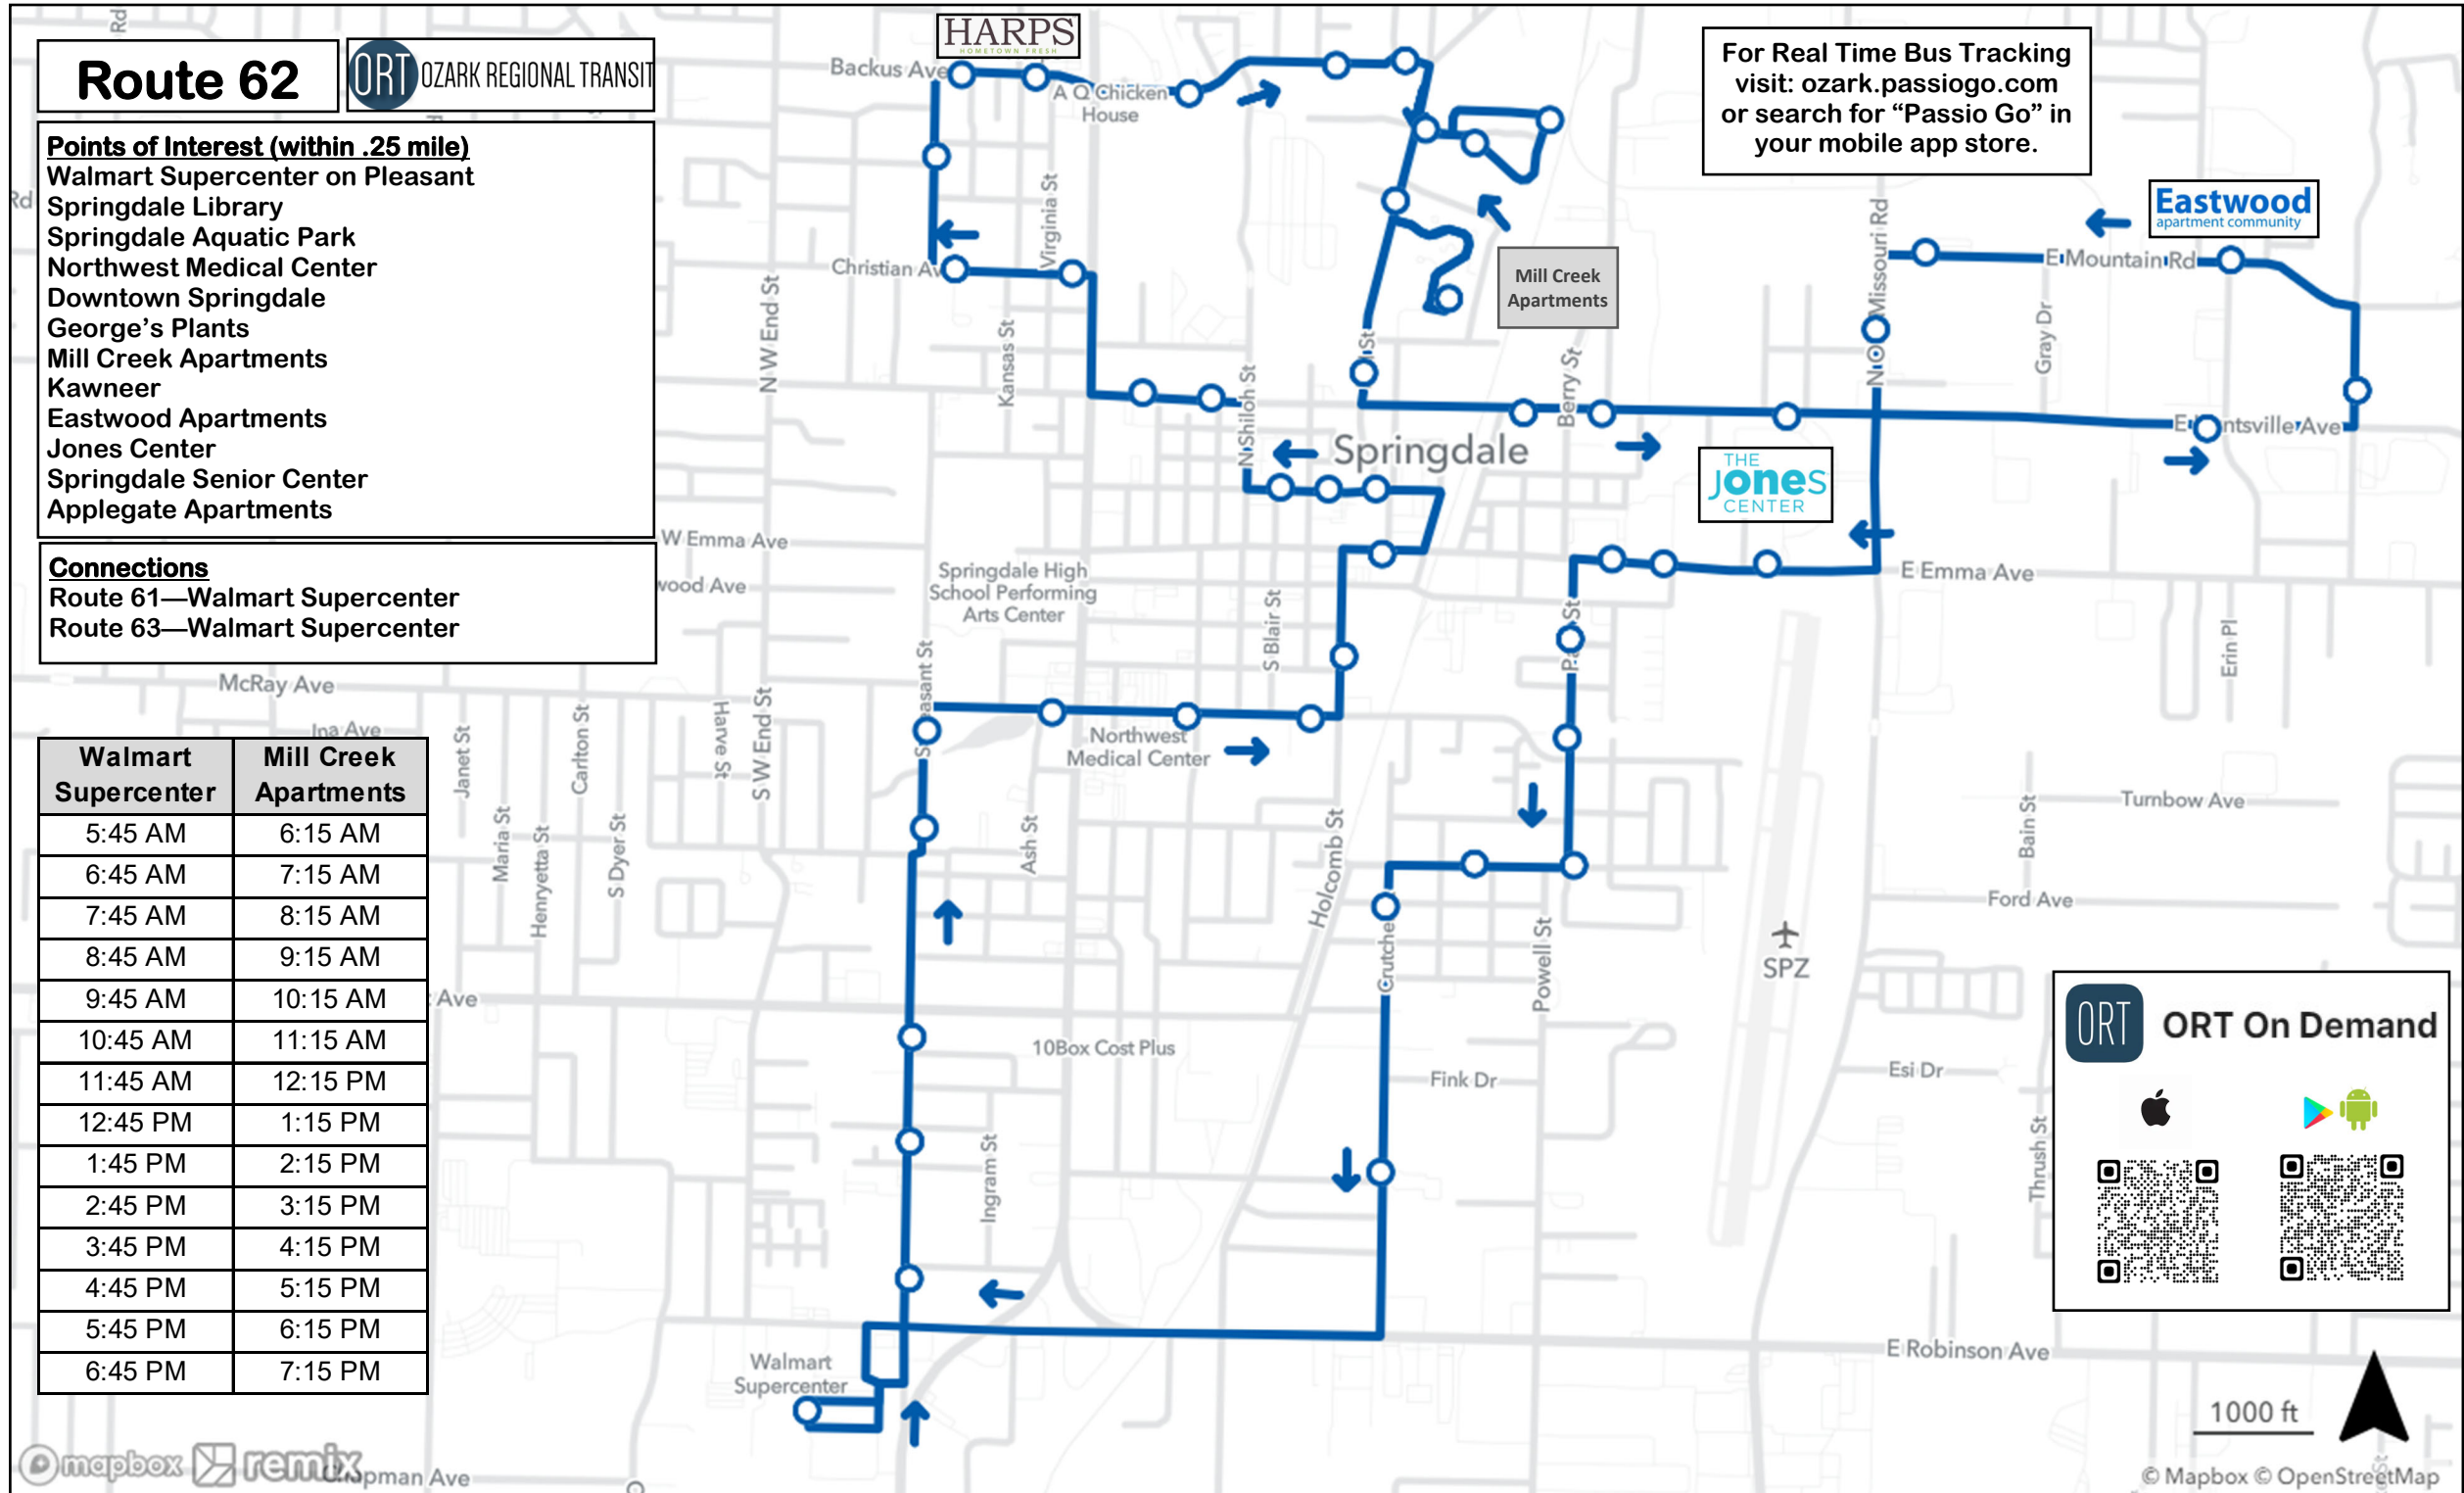

Route 62

Points of Interest (within .25 mile)

- Walmart Supercenter on Pleasant
- Springdale Library
- Springdale Aquatic Park
- Northwest Medical Center
- Downtown Springdale
- George's Plants
- Mill Creek Apartments
- Kawneer
- Eastwood Apartments
- Jones Center
- Springdale Senior Center
- Applegate Apartments

Connections

- Route 61—Walmart Supercenter
- Route 63—Walmart Supercenter

Walmart Supercenter	Mill Creek Apartments
5:45 AM	6:15 AM
6:45 AM	7:15 AM
7:45 AM	8:15 AM
8:45 AM	9:15 AM
9:45 AM	10:15 AM
10:45 AM	11:15 AM
11:45 AM	12:15 PM
12:45 PM	1:15 PM
1:45 PM	2:15 PM
2:45 PM	3:15 PM
3:45 PM	4:15 PM
4:45 PM	5:15 PM
5:45 PM	6:15 PM
6:45 PM	7:15 PM

For Real Time Bus Tracking visit: ozark.passiogo.com or search for "Passio Go" in your mobile app store.

ORT ORT On Demand

1000 ft