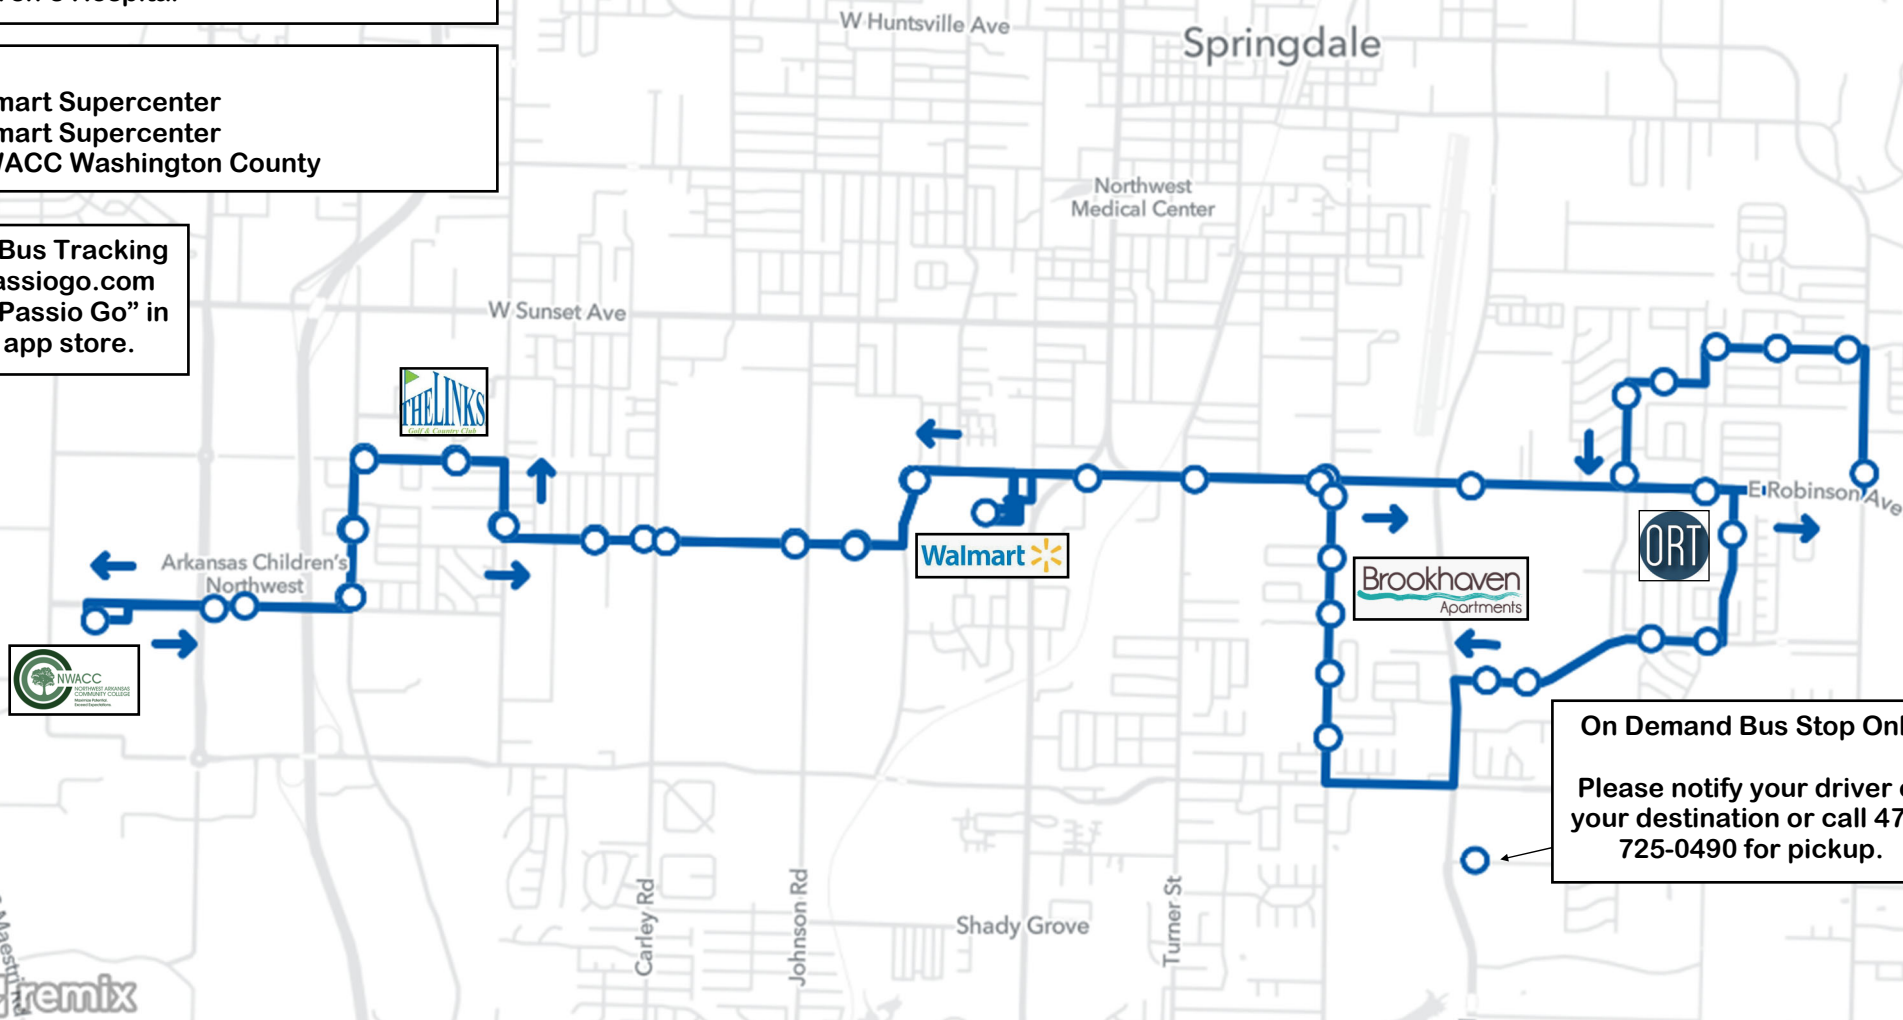

Route 63

NWACC Wash. Cty. Center	Walmart, Springdale	Ozark Regional Transit	Walmart, Springdale	NWACC Wash. Cty. Center
<i>Out of Service</i>		7:52 AM	8:15 AM	8:30 AM
8:30 AM	8:45 AM	8:52 AM	9:15 AM	9:30 AM
9:30 AM	9:45 AM	9:52 AM	10:15 AM	10:30 AM
10:30 AM	10:45 AM	10:52 AM	11:15 AM	11:30 AM
11:30 AM	11:45 AM	11:52 AM	12:15 PM	12:30 PM
12:30 PM	12:45 PM	12:52 PM	1:15 PM	1:30 PM
1:30 PM	1:45 PM	1:52 PM	2:15 PM	2:30 PM
2:30 PM	2:45 PM	2:52 PM	3:15 PM	3:30 PM
3:30 PM	3:45 PM	3:52 PM	<i>Out of Service</i>	

ORT On Demand

Points of Interest (within .25 mile)

- Keystone Crossing Apartments
- Brookhaven Apartments
- Harps Grocery
- Georges Employment Center
- Links Apartments
- Ozark Guidance Center
- NWACC Washington County
- Springdale Recreation Center
- Randall Tyson Recreational Complex
- Arvest Ballpark
- Arkansas Children's Hospital

Connections

- Route 61—Walmart Supercenter
- Route 62—Walmart Supercenter
- Route 490—NWACC Washington County

For Real Time Bus Tracking visit: ozark.passiogo.com or search for "Passio Go" in your mobile app store.

On Demand Bus Stop Only
Please notify your driver of your destination or call 479-725-0490 for pickup.