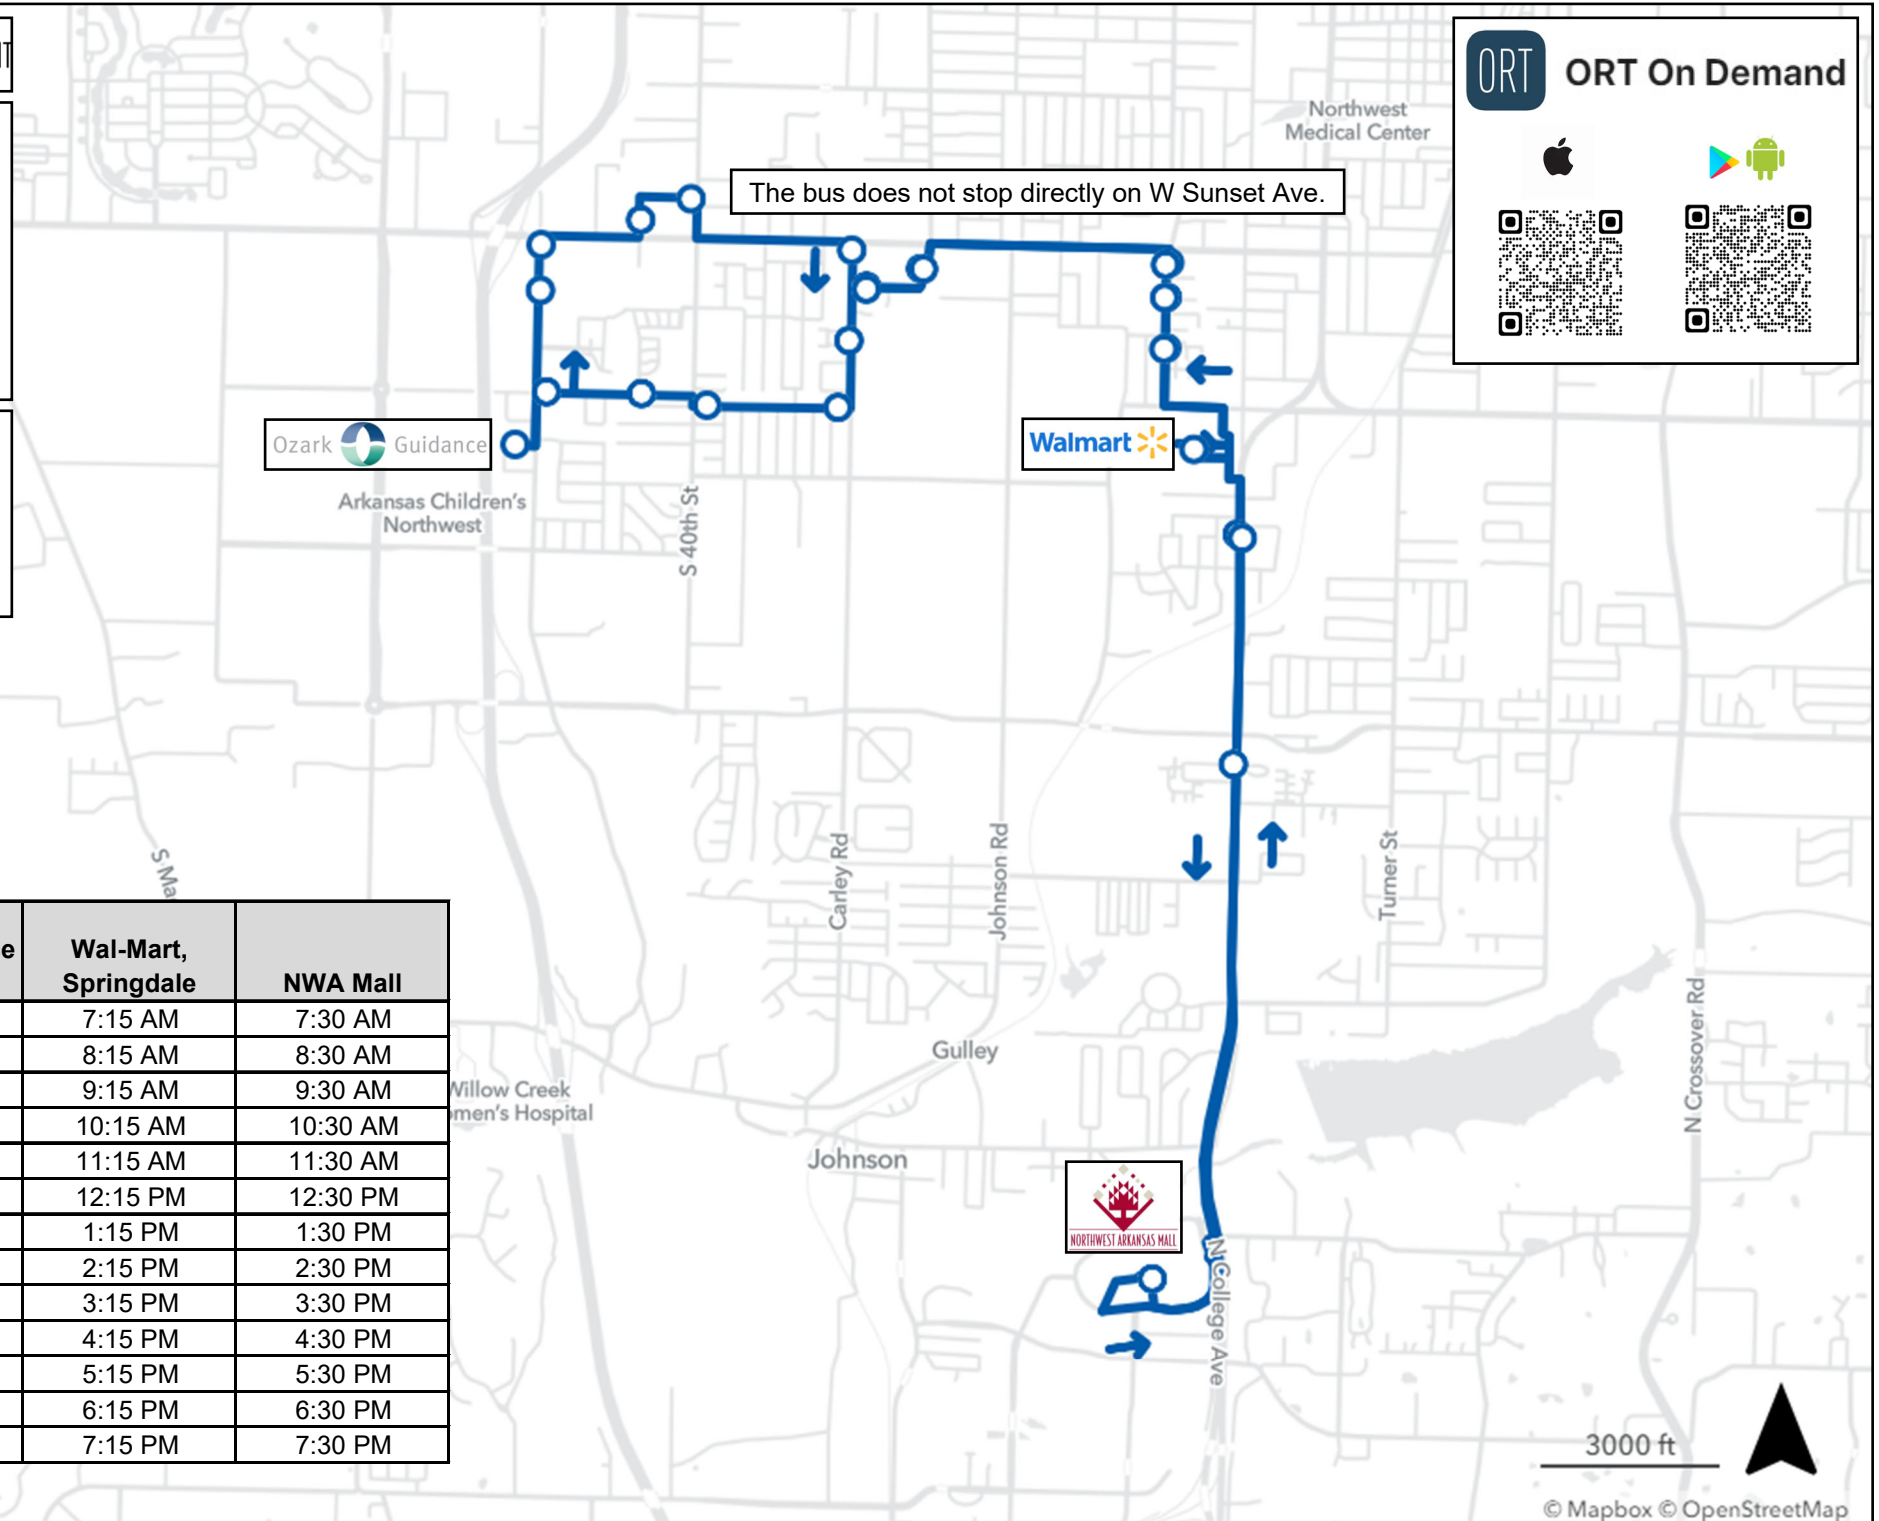

# Route 61

## Points of Interest (within .25 mile)

- FoxFire Apartments
- Neighborhood Market
- Springdale Post Office
- Motor Vehicle Office
- Spring Meadows Apartments
- Links Apartments
- NWA Convention Center
- Holiday Inn

## Connections

- Route 62—Walmart Supercenter
- Route 63—Walmart Supercenter
- Route 490—NWA Mall
- Route 10—NWA Mall
- ORT On Demand — NWA Mall

For Real Time Bus Tracking  
visit: [ozark.passiogo.com](http://ozark.passiogo.com)  
or search for "Passio Go" in  
your mobile app store.

NWA Mall	Wal-Mart, Springdale	Ozark Guidance Center	Wal-Mart, Springdale	NWA Mall
6:30 AM	6:45 AM	7:00 AM	7:15 AM	7:30 AM
7:30 AM	7:45 AM	8:00 AM	8:15 AM	8:30 AM
8:30 AM	8:45 AM	9:00 AM	9:15 AM	9:30 AM
9:30 AM	9:45 AM	10:00 AM	10:15 AM	10:30 AM
10:30 AM	10:45 AM	11:00 AM	11:15 AM	11:30 AM
11:30 AM	11:45 AM	12:00 PM	12:15 PM	12:30 PM
12:30 PM	12:45 PM	1:00 PM	1:15 PM	1:30 PM
1:30 PM	1:45 PM	2:00 PM	2:15 PM	2:30 PM
2:30 PM	2:45 PM	3:00 PM	3:15 PM	3:30 PM
3:30 PM	3:45 PM	4:00 PM	4:15 PM	4:30 PM
4:30 PM	4:45 PM	5:00 PM	5:15 PM	5:30 PM
5:30 PM	5:45 PM	6:00 PM	6:15 PM	6:30 PM
6:30 PM	6:45 PM	7:00 PM	7:15 PM	7:30 PM