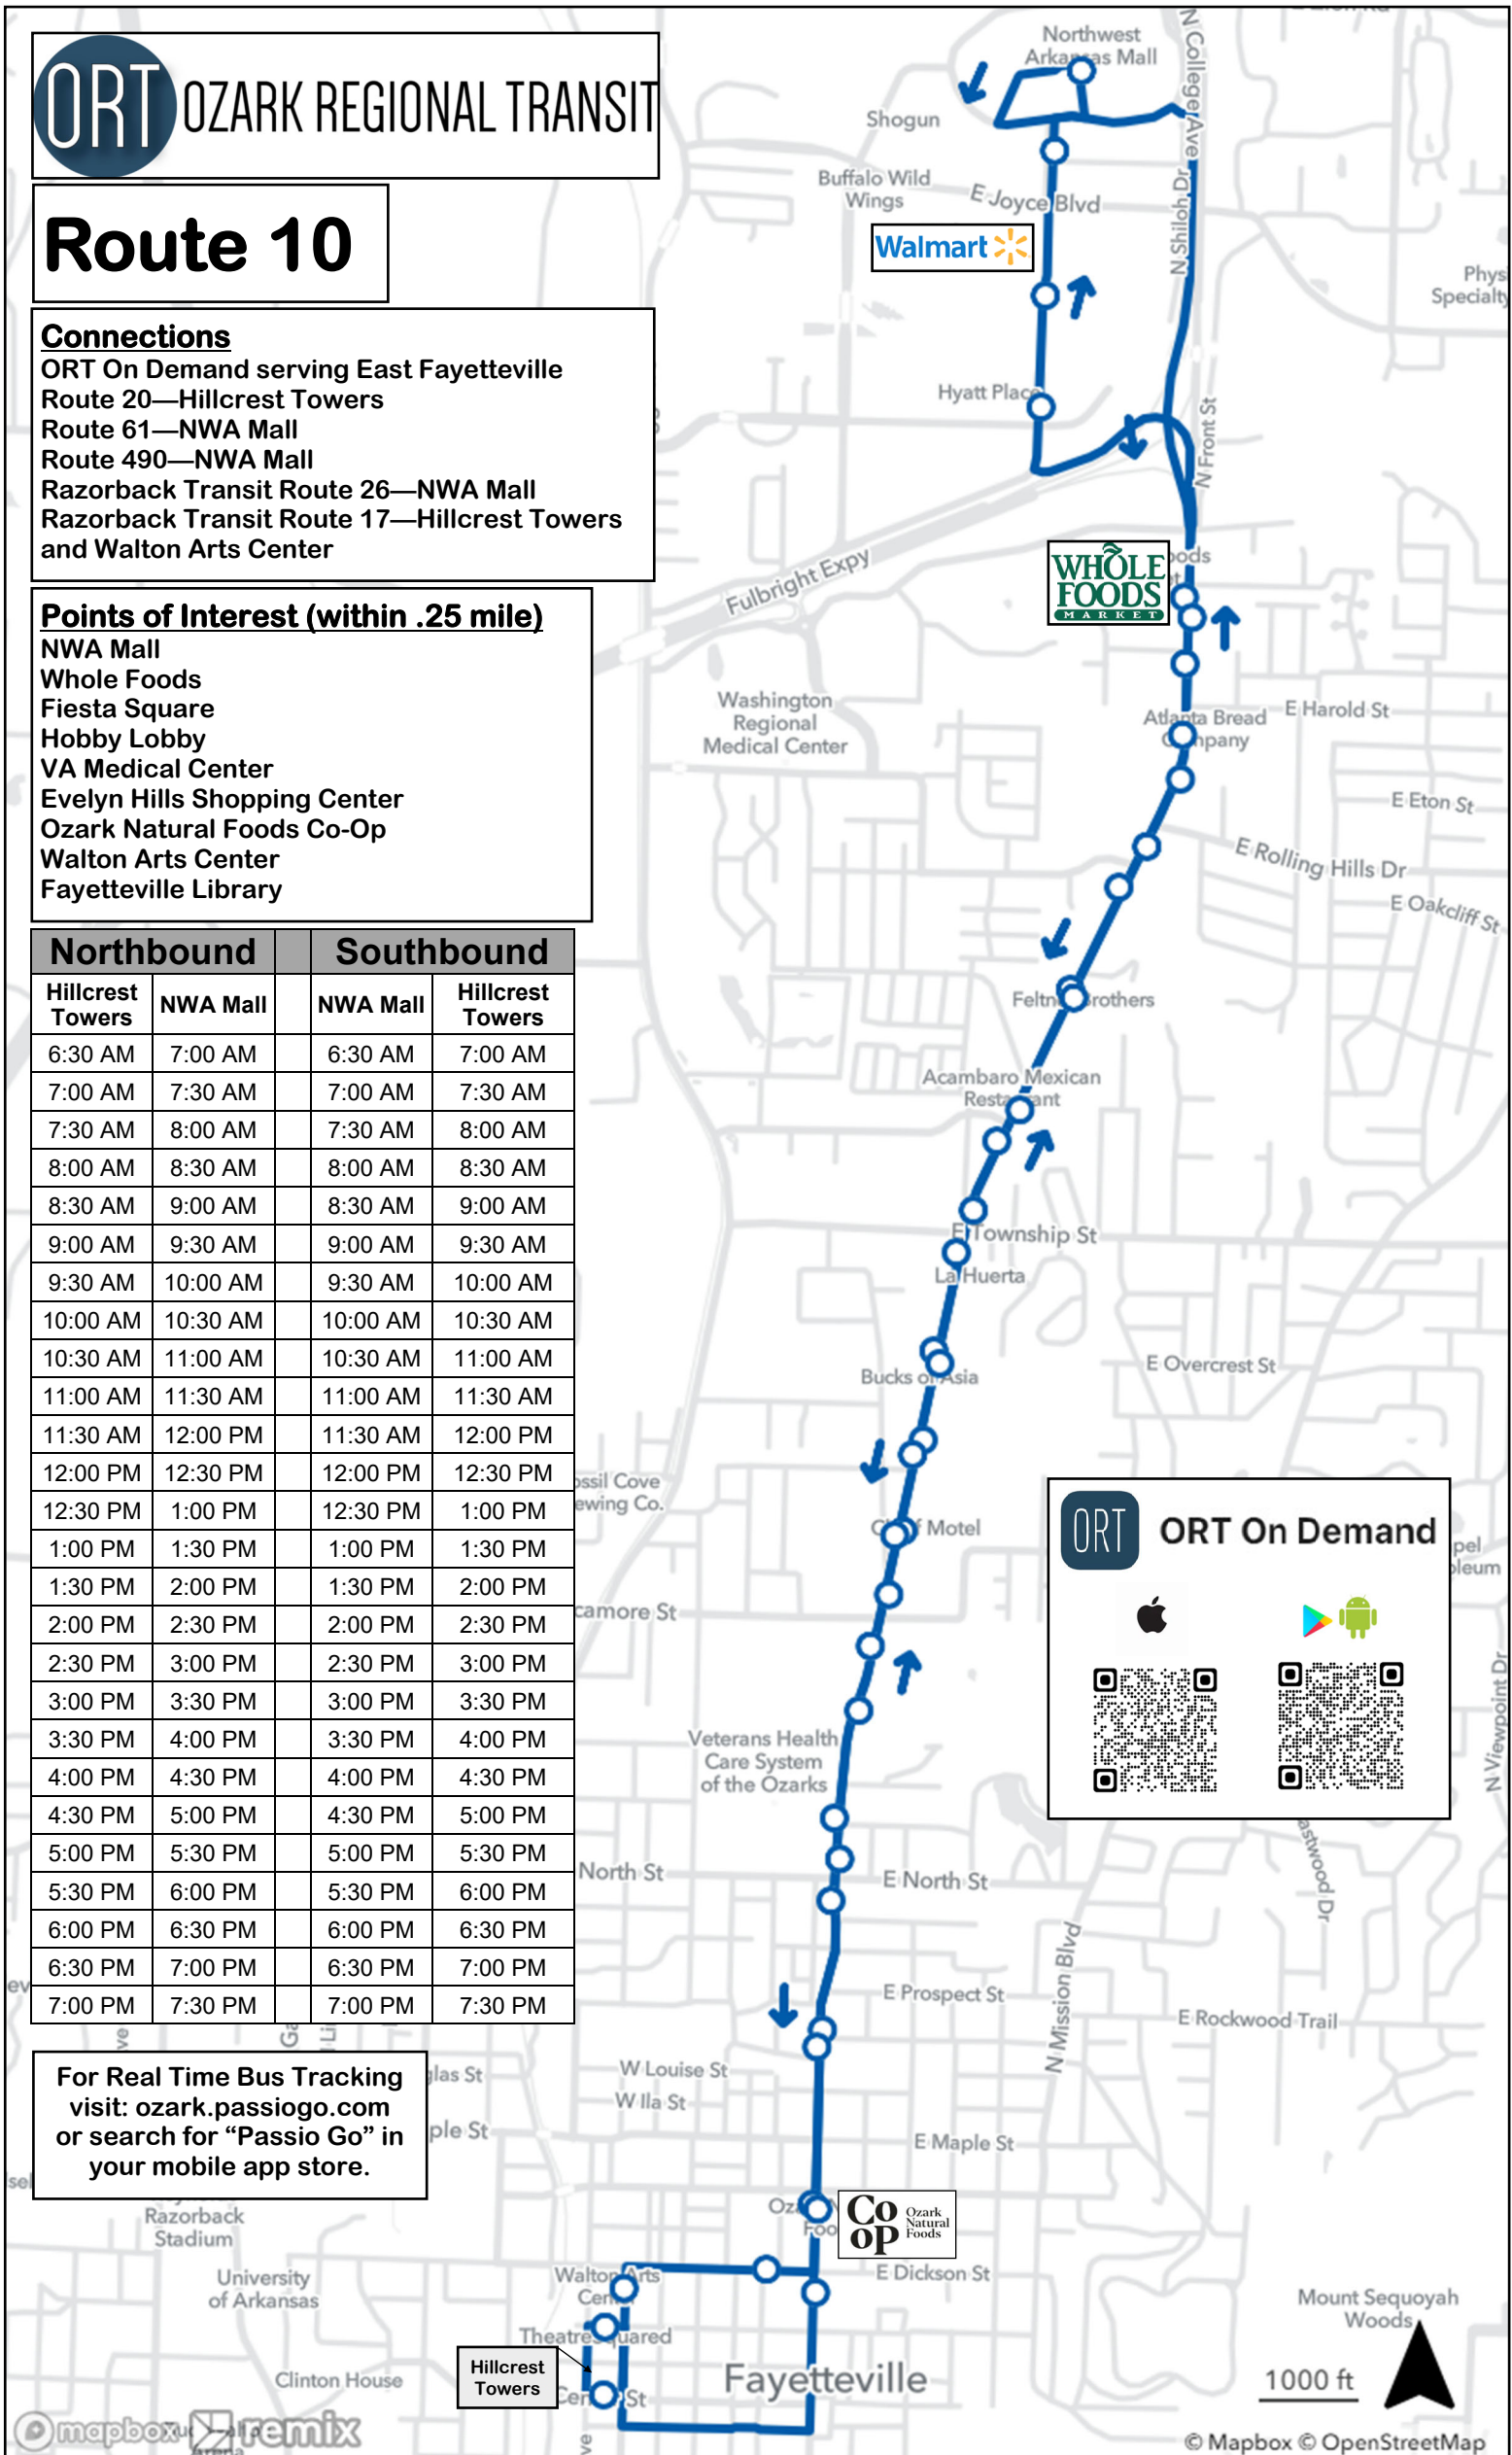

Route 10

Connections

ORT On Demand serving East Fayetteville
 Route 20—Hillcrest Towers
 Route 61—NWA Mall
 Route 490—NWA Mall
 Razorback Transit Route 26—NWA Mall
 Razorback Transit Route 17—Hillcrest Towers and Walton Arts Center

Points of Interest (within .25 mile)

NWA Mall
 Whole Foods
 Fiesta Square
 Hobby Lobby
 VA Medical Center
 Evelyn Hills Shopping Center
 Ozark Natural Foods Co-Op
 Walton Arts Center
 Fayetteville Library

Northbound		Southbound	
Hillcrest Towers	NWA Mall	NWA Mall	Hillcrest Towers
6:30 AM	7:00 AM	6:30 AM	7:00 AM
7:00 AM	7:30 AM	7:00 AM	7:30 AM
7:30 AM	8:00 AM	7:30 AM	8:00 AM
8:00 AM	8:30 AM	8:00 AM	8:30 AM
8:30 AM	9:00 AM	8:30 AM	9:00 AM
9:00 AM	9:30 AM	9:00 AM	9:30 AM
9:30 AM	10:00 AM	9:30 AM	10:00 AM
10:00 AM	10:30 AM	10:00 AM	10:30 AM
10:30 AM	11:00 AM	10:30 AM	11:00 AM
11:00 AM	11:30 AM	11:00 AM	11:30 AM
11:30 AM	12:00 PM	11:30 AM	12:00 PM
12:00 PM	12:30 PM	12:00 PM	12:30 PM
12:30 PM	1:00 PM	12:30 PM	1:00 PM
1:00 PM	1:30 PM	1:00 PM	1:30 PM
1:30 PM	2:00 PM	1:30 PM	2:00 PM
2:00 PM	2:30 PM	2:00 PM	2:30 PM
2:30 PM	3:00 PM	2:30 PM	3:00 PM
3:00 PM	3:30 PM	3:00 PM	3:30 PM
3:30 PM	4:00 PM	3:30 PM	4:00 PM
4:00 PM	4:30 PM	4:00 PM	4:30 PM
4:30 PM	5:00 PM	4:30 PM	5:00 PM
5:00 PM	5:30 PM	5:00 PM	5:30 PM
5:30 PM	6:00 PM	5:30 PM	6:00 PM
6:00 PM	6:30 PM	6:00 PM	6:30 PM
6:30 PM	7:00 PM	6:30 PM	7:00 PM
7:00 PM	7:30 PM	7:00 PM	7:30 PM

For Real Time Bus Tracking visit: ozark.passiogo.com or search for "Passio Go" in your mobile app store.

ORT ORT On Demand

Hillcrest Towers