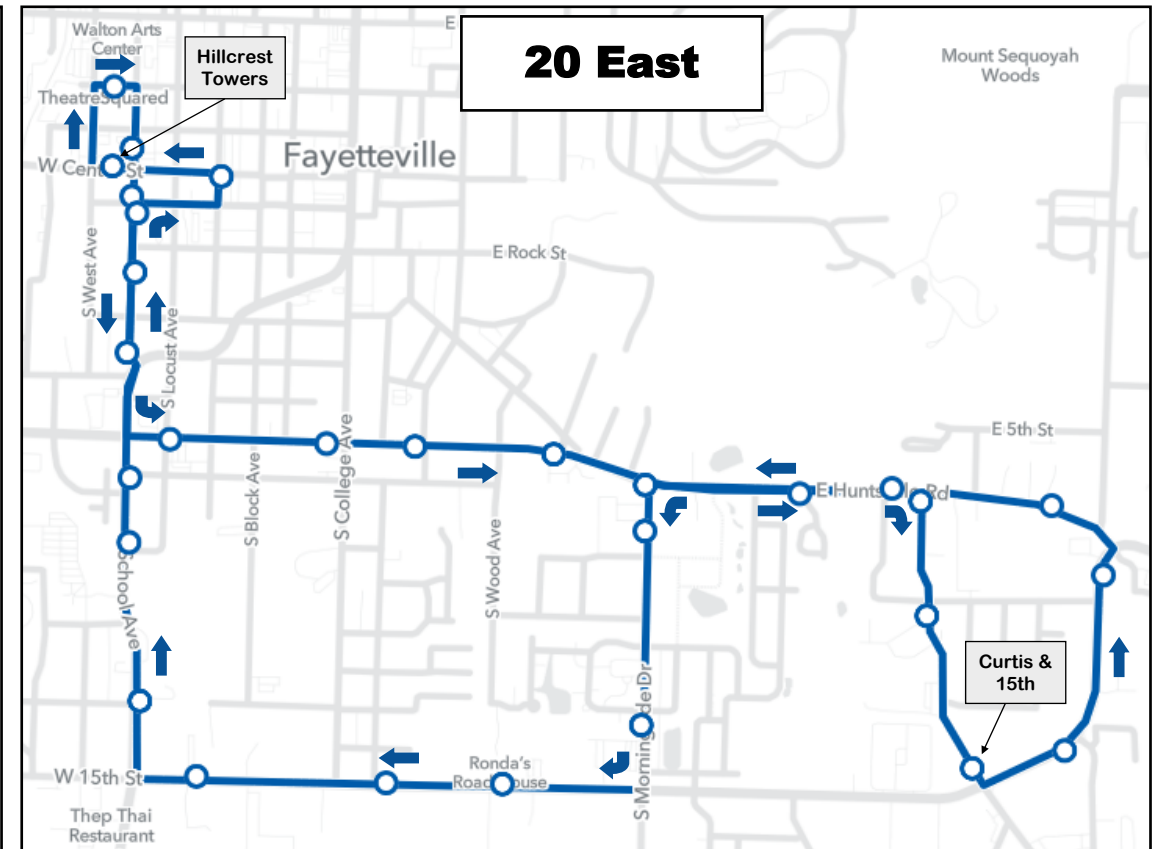

Route 20

Monday - Saturday

Points of Interest (within .25 mile)

- Fayetteville Library
- Adult Education Center
- Cooperative Emergency Outreach
- Nantucket Apartments
- M & N Augustine Foundation
- Walker Park
- Fayetteville Square
- South Yard Lofts
- U of A Research Center
- Tyson Foods - Fayetteville Complex
- Grandview Apartments
- LifeSource
- Fayetteville Senior Center
- Theatre Squared
- Walton Arts Center

Connections

- ORT Route 10—Hillcrest Towers
- ORT On Demand serving North and East Fayetteville

ORT ORT On Demand

Monday - Friday						Saturday					
20 East			20 South			20 East			20 South		
Hillcrest Towers	Curtis Ave & 15th St	Hillcrest Towers	Hillcrest Towers	Washington County Operations	Hillcrest Towers	Hillcrest Towers	Curtis Ave & 15th St	Hillcrest Towers	Hillcrest Towers	Washington County Operations	Hillcrest Towers
6:00 AM	6:10 AM	6:30 AM	6:30 AM	6:40 AM	7:00 AM						
7:00 AM	7:10 AM	7:30 AM	7:30 AM	7:40 AM	8:00 AM						
8:00 AM	8:10 AM	8:30 AM	8:30 AM	8:40 AM	9:00 AM						
9:00 AM	9:10 AM	9:30 AM	9:30 AM	9:40 AM	10:00 AM						
10:00 AM	10:10 AM	10:30 AM	10:30 AM	10:40 AM	11:00 AM	10:00 AM	10:10 AM	10:30 AM	10:30 AM	10:40 AM	11:00 AM
11:00 AM	11:10 AM	11:30 AM	11:30 AM	11:40 AM	12:00 PM	11:00 AM	11:10 AM	11:30 AM	11:30 AM	11:40 AM	12:00 PM
12:00 PM	12:10 PM	12:30 PM	12:30 PM	12:40 PM	1:00 PM	12:00 PM	12:10 PM	12:30 PM	12:30 PM	12:40 PM	1:00 PM
1:00 PM	1:10 PM	1:30 PM	1:30 PM	1:40 PM	2:00 PM	1:00 PM	1:10 PM	1:30 PM	1:30 PM	1:40 PM	2:00 PM
2:00 PM	2:10 PM	2:30 PM	2:30 PM	2:40 PM	3:00 PM	2:00 PM	2:10 PM	2:30 PM	2:30 PM	2:40 PM	3:00 PM
3:00 PM	3:10 PM	3:30 PM	3:30 PM	3:40 PM	4:00 PM	3:00 PM	3:10 PM	3:30 PM	3:30 PM	3:40 PM	4:00 PM
4:00 PM	4:10 PM	4:30 PM	4:30 PM	4:40 PM	5:00 PM	4:00 PM	4:10 PM	4:30 PM	4:30 PM	4:40 PM	5:00 PM
5:00 PM	5:10 PM	5:30 PM	5:30 PM	5:40 PM	6:00 PM	5:00 PM	5:10 PM	5:30 PM	5:30 PM	5:40 PM	6:00 PM
6:00 PM	6:10 PM	6:30 PM	6:30 PM	6:40 PM	7:00 PM	6:00 PM	6:10 PM	6:30 PM	6:30 PM	6:40 PM	7:00 PM
7:00 PM	7:10 PM	7:30 PM				7:00 PM	7:10 PM	7:30 PM	7:30 PM	7:40 PM	8:00 PM
Out of Service											

For Real Time Bus Tracking visit: ozark.passiogo.com or search for "Passio Go" in your mobile app store.