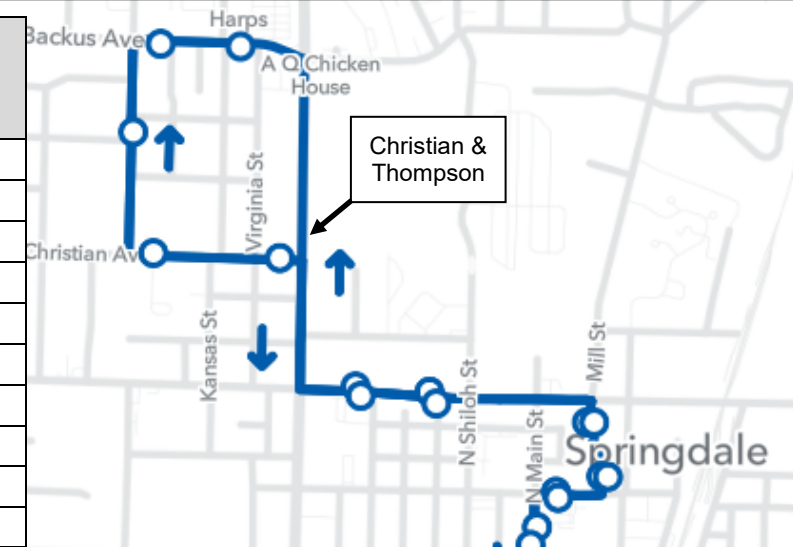

Route 62

Monday - Friday

Points of Interest (within .25 mile)

- Walmart Supercenter on Pleasant
- Springdale Library
- Springdale Aquatic Park
- Northwest Medical Center
- Downtown Springdale
- Harp's Grocery's on Backus and Gutensohn
- Springdale Post Office
- Arisa Health
- Springdale City Hall
- Shiloh Museum
- Foxfire Apartments

Connections

- Route 61—Walmart Supercenter
- ORT On Demand serving North and East Springdale

Walmart Supercenter	Arisa Health	Walmart Supercenter	Christian & Thompson	Walmart Supercenter
6:30 AM	6:50 AM	7:10 AM	7:30 AM	7:50 AM
7:50 AM	8:10 AM	8:30 AM	8:50 AM	9:10 AM
9:10 AM	9:30 AM	9:50 AM	10:10 AM	10:30 AM
10:30 AM	10:50 AM	11:10 AM	11:30 AM	11:50 AM
11:50 AM	12:10 PM	12:30 PM	12:50 PM	1:10 PM
1:10 PM	1:30 PM	1:50 PM	2:10 PM	2:30 PM
2:30 PM	2:50 PM	3:10 PM	3:30 PM	3:50 PM
3:50 PM	4:10 PM	4:30 PM	4:50 PM	5:10 PM
5:10 PM	5:30 PM	5:50 PM	6:10 PM	6:30 PM
6:30 PM	6:50 PM	7:10 PM	7:30 PM	7:50 PM

The bus does not stop directly on W Sunset Ave.

ORT ORT On Demand

For Real Time Bus Tracking visit: ozark.passiogo.com or search for "Passio Go" in your mobile app store.

1000 ft