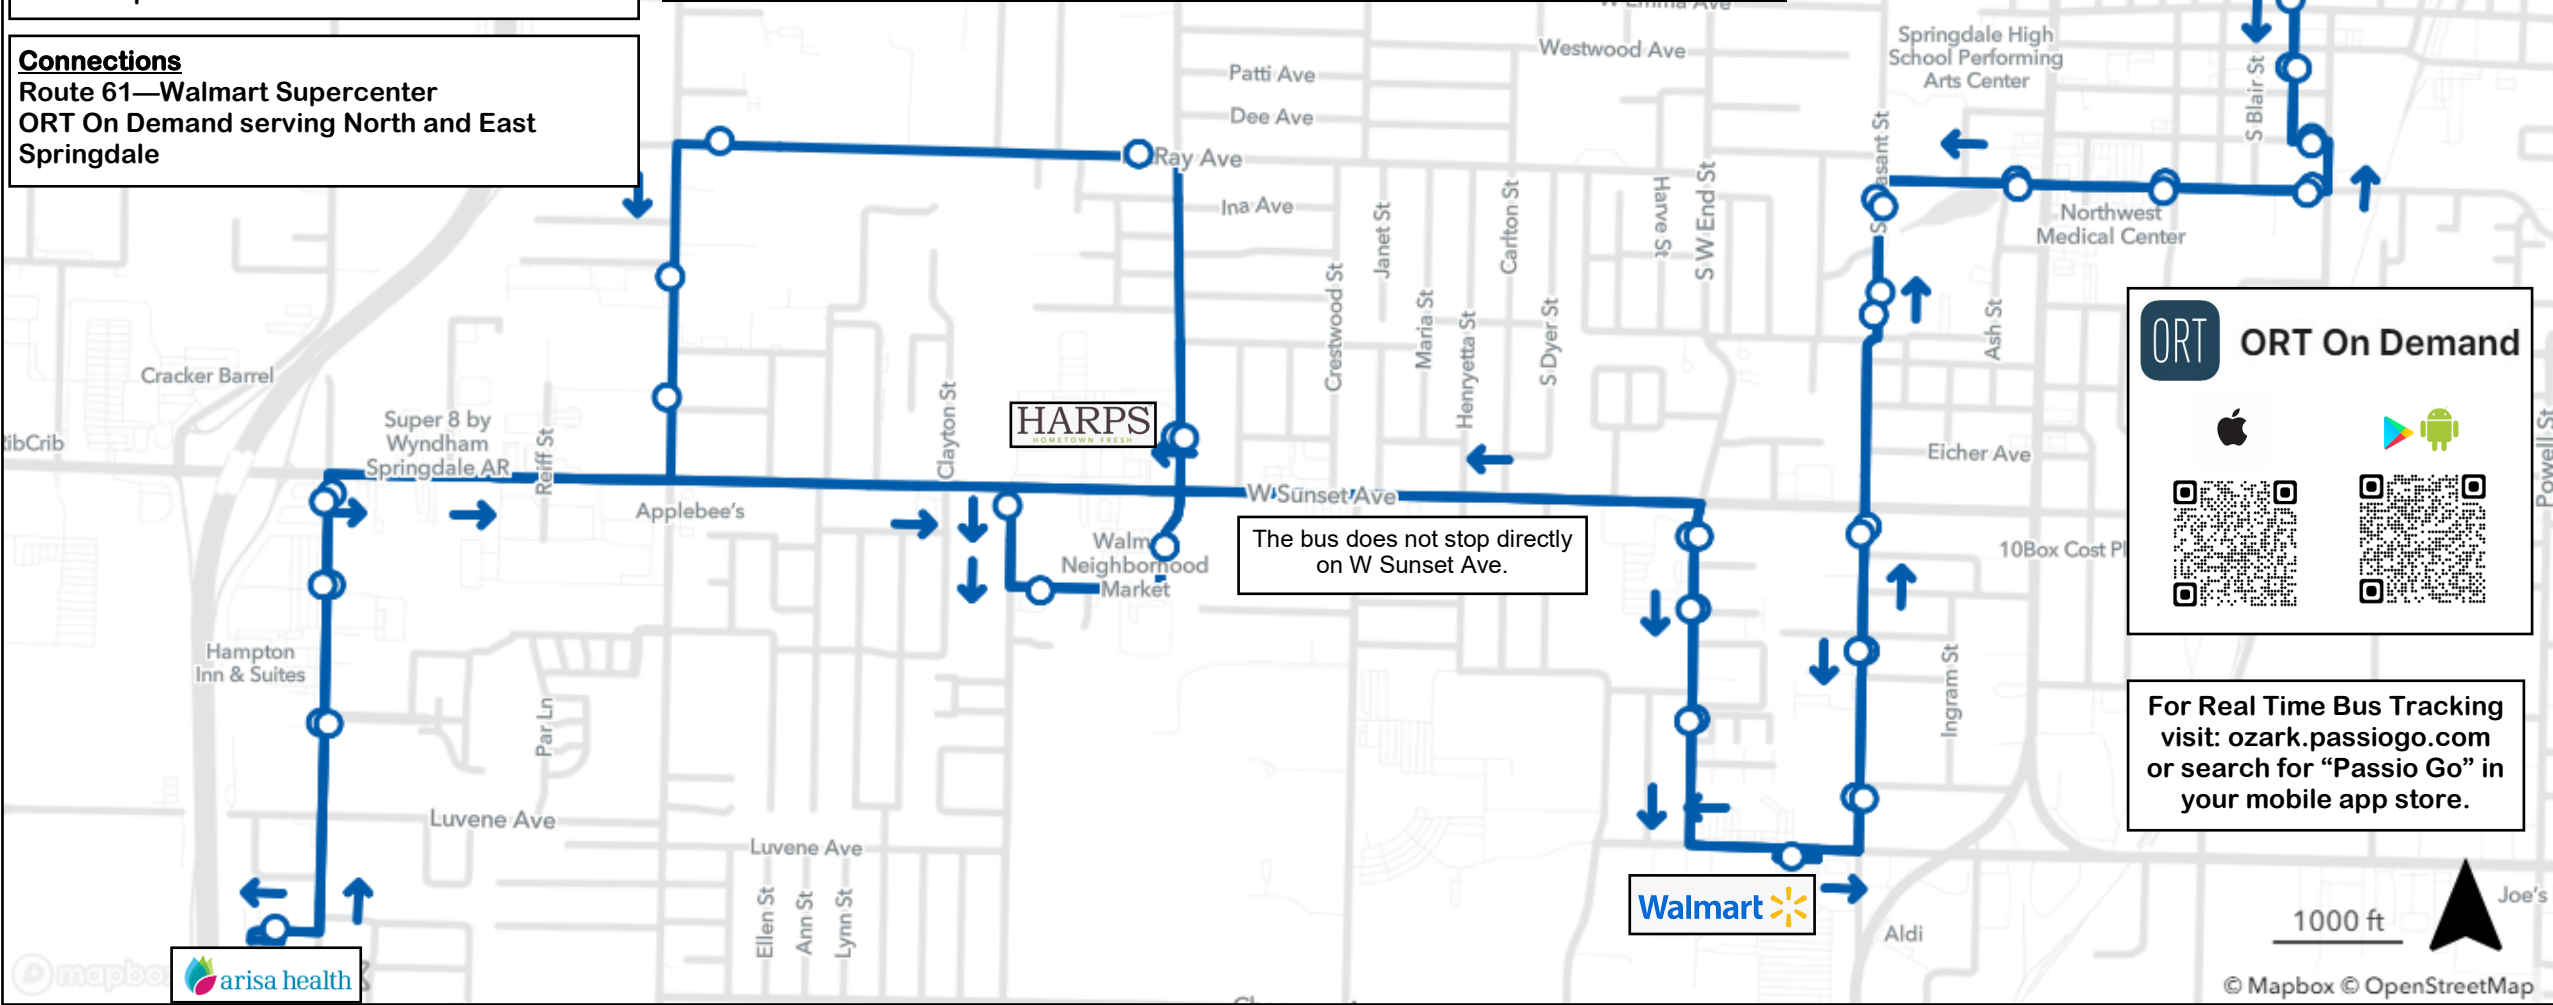

Route 62

Monday - Friday

Points of Interest (within .25 mile)

- Walmart Supercenter on Pleasant
- Springdale Library
- Springdale Aquatic Park
- Northwest Medical Center
- Downtown Springdale
- Harp's Grocery's on Backus and Gutensohn
- Springdale Post Office
- Arisa Health
- Springdale City Hall
- Shiloh Museum
- Foxfire Apartments

Connections

- Route 61—Walmart Supercenter
- ORT On Demand serving North and East Springdale

Walmart Supercenter	Arisa Health	Walmart Supercenter	Christian & Thompson	Walmart Supercenter
6:30 AM	6:50 AM	7:10 AM	7:30 AM	7:50 AM
7:50 AM	8:10 AM	8:30 AM	8:50 AM	9:10 AM
9:10 AM	9:30 AM	9:50 AM	10:10 AM	10:30 AM
10:30 AM	10:50 AM	11:10 AM	11:30 AM	11:50 AM
11:50 AM	12:10 PM	12:30 PM	12:50 PM	1:10 PM
1:10 PM	1:30 PM	1:50 PM	2:10 PM	2:30 PM
2:30 PM	2:50 PM	3:10 PM	3:30 PM	3:50 PM
3:50 PM	4:10 PM	4:30 PM	4:50 PM	5:10 PM
5:10 PM	5:30 PM	5:50 PM	6:10 PM	6:30 PM
6:30 PM	6:50 PM	7:10 PM	7:30 PM	7:50 PM

The bus does not stop directly on W Sunset Ave.

ORT ORT On Demand

For Real Time Bus Tracking visit: ozark.passiogo.com or search for "Passio Go" in your mobile app store.

1000 ft