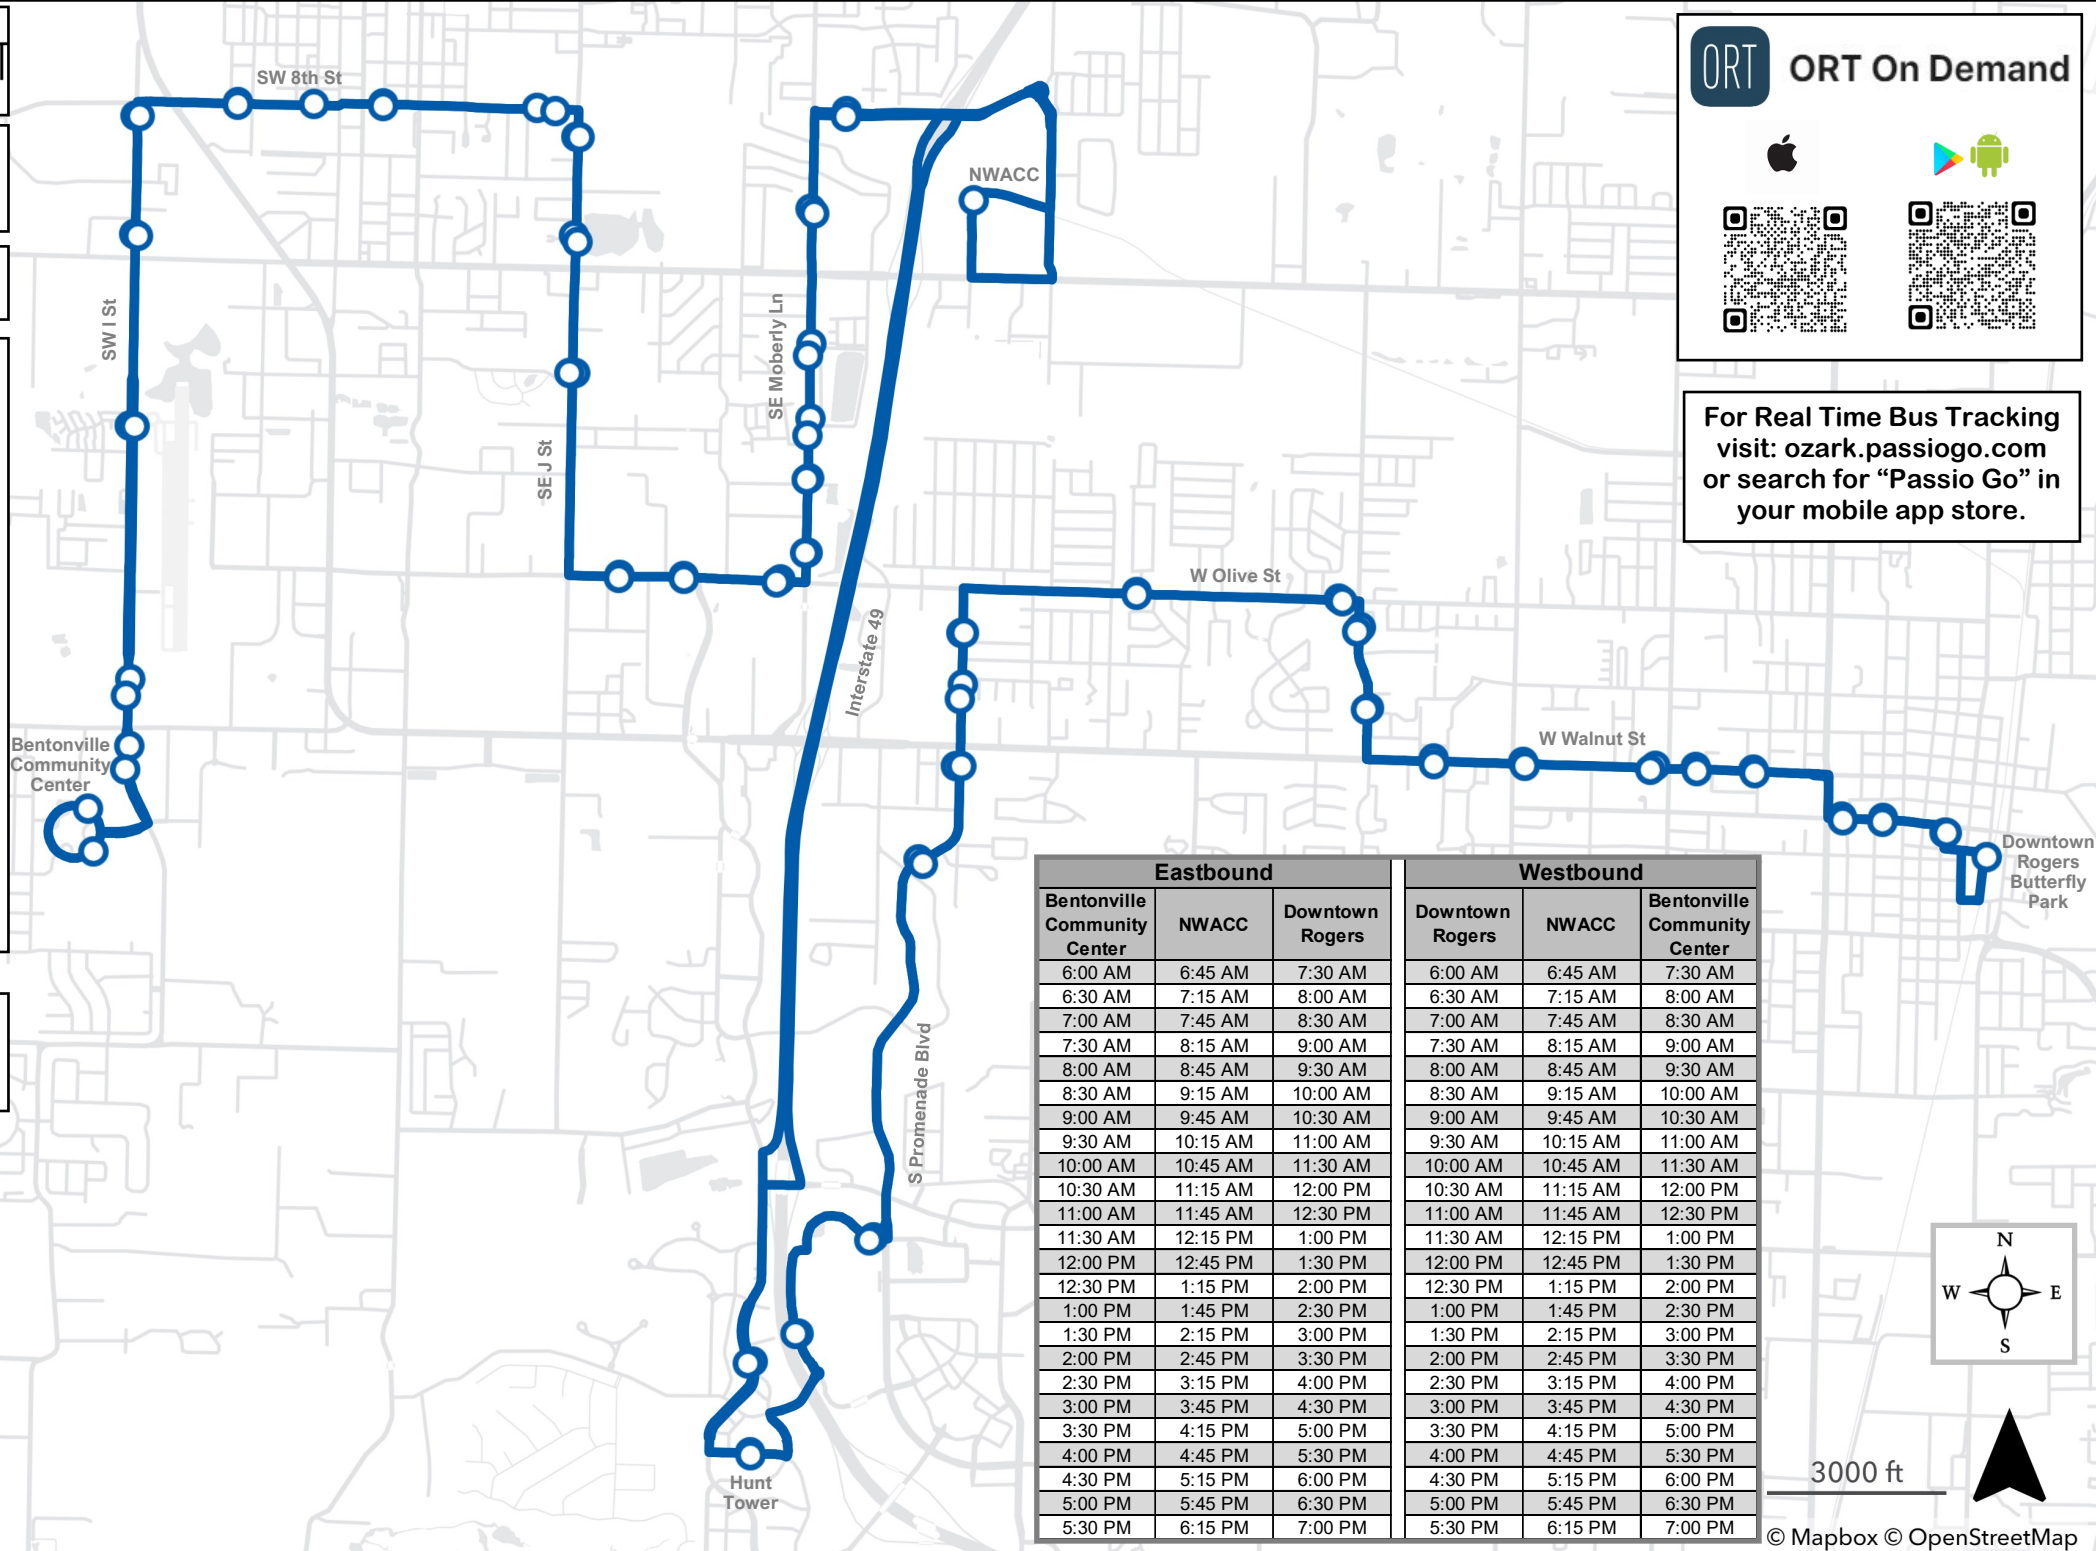

Route BRX

Monday - Friday

Points of Interest (within .25 mile)

- Bentonville**
 Bentonville Community Center
 Walmart Home Office
 8th Street Market
 Bentonville High School
 Northwest Medical Center
 Sam's Club Home Office
 David Glass Technology Center

- Rogers**
 Arkansas Music Pavilion
 Rogers Convention Center
 Mercy Medical Center
 Pinnacle Hills Promenade
 Scottsdale Center
 Frisco Station Mall
 Railyard Park

- Connections**
 ORT On Demand Service
 Route 490 - Hunt Tower & NWACC

ORT On Demand

For Real Time Bus Tracking
 visit: ozark.passiogo.com
 or search for "Passio Go" in
 your mobile app store.

Eastbound			Westbound		
Bentonville Community Center	NWACC	Downtown Rogers	Downtown Rogers	NWACC	Bentonville Community Center
6:00 AM	6:45 AM	7:30 AM	6:00 AM	6:45 AM	7:30 AM
6:30 AM	7:15 AM	8:00 AM	6:30 AM	7:15 AM	8:00 AM
7:00 AM	7:45 AM	8:30 AM	7:00 AM	7:45 AM	8:30 AM
7:30 AM	8:15 AM	9:00 AM	7:30 AM	8:15 AM	9:00 AM
8:00 AM	8:45 AM	9:30 AM	8:00 AM	8:45 AM	9:30 AM
8:30 AM	9:15 AM	10:00 AM	8:30 AM	9:15 AM	10:00 AM
9:00 AM	9:45 AM	10:30 AM	9:00 AM	9:45 AM	10:30 AM
9:30 AM	10:15 AM	11:00 AM	9:30 AM	10:15 AM	11:00 AM
10:00 AM	10:45 AM	11:30 AM	10:00 AM	10:45 AM	11:30 AM
10:30 AM	11:15 AM	12:00 PM	10:30 AM	11:15 AM	12:00 PM
11:00 AM	11:45 AM	12:30 PM	11:00 AM	11:45 AM	12:30 PM
11:30 AM	12:15 PM	1:00 PM	11:30 AM	12:15 PM	1:00 PM
12:00 PM	12:45 PM	1:30 PM	12:00 PM	12:45 PM	1:30 PM
12:30 PM	1:15 PM	2:00 PM	12:30 PM	1:15 PM	2:00 PM
1:00 PM	1:45 PM	2:30 PM	1:00 PM	1:45 PM	2:30 PM
1:30 PM	2:15 PM	3:00 PM	1:30 PM	2:15 PM	3:00 PM
2:00 PM	2:45 PM	3:30 PM	2:00 PM	2:45 PM	3:30 PM
2:30 PM	3:15 PM	4:00 PM	2:30 PM	3:15 PM	4:00 PM
3:00 PM	3:45 PM	4:30 PM	3:00 PM	3:45 PM	4:30 PM
3:30 PM	4:15 PM	5:00 PM	3:30 PM	4:15 PM	5:00 PM
4:00 PM	4:45 PM	5:30 PM	4:00 PM	4:45 PM	5:30 PM
4:30 PM	5:15 PM	6:00 PM	4:30 PM	5:15 PM	6:00 PM
5:00 PM	5:45 PM	6:30 PM	5:00 PM	5:45 PM	6:30 PM
5:30 PM	6:15 PM	7:00 PM	5:30 PM	6:15 PM	7:00 PM

3000 ft