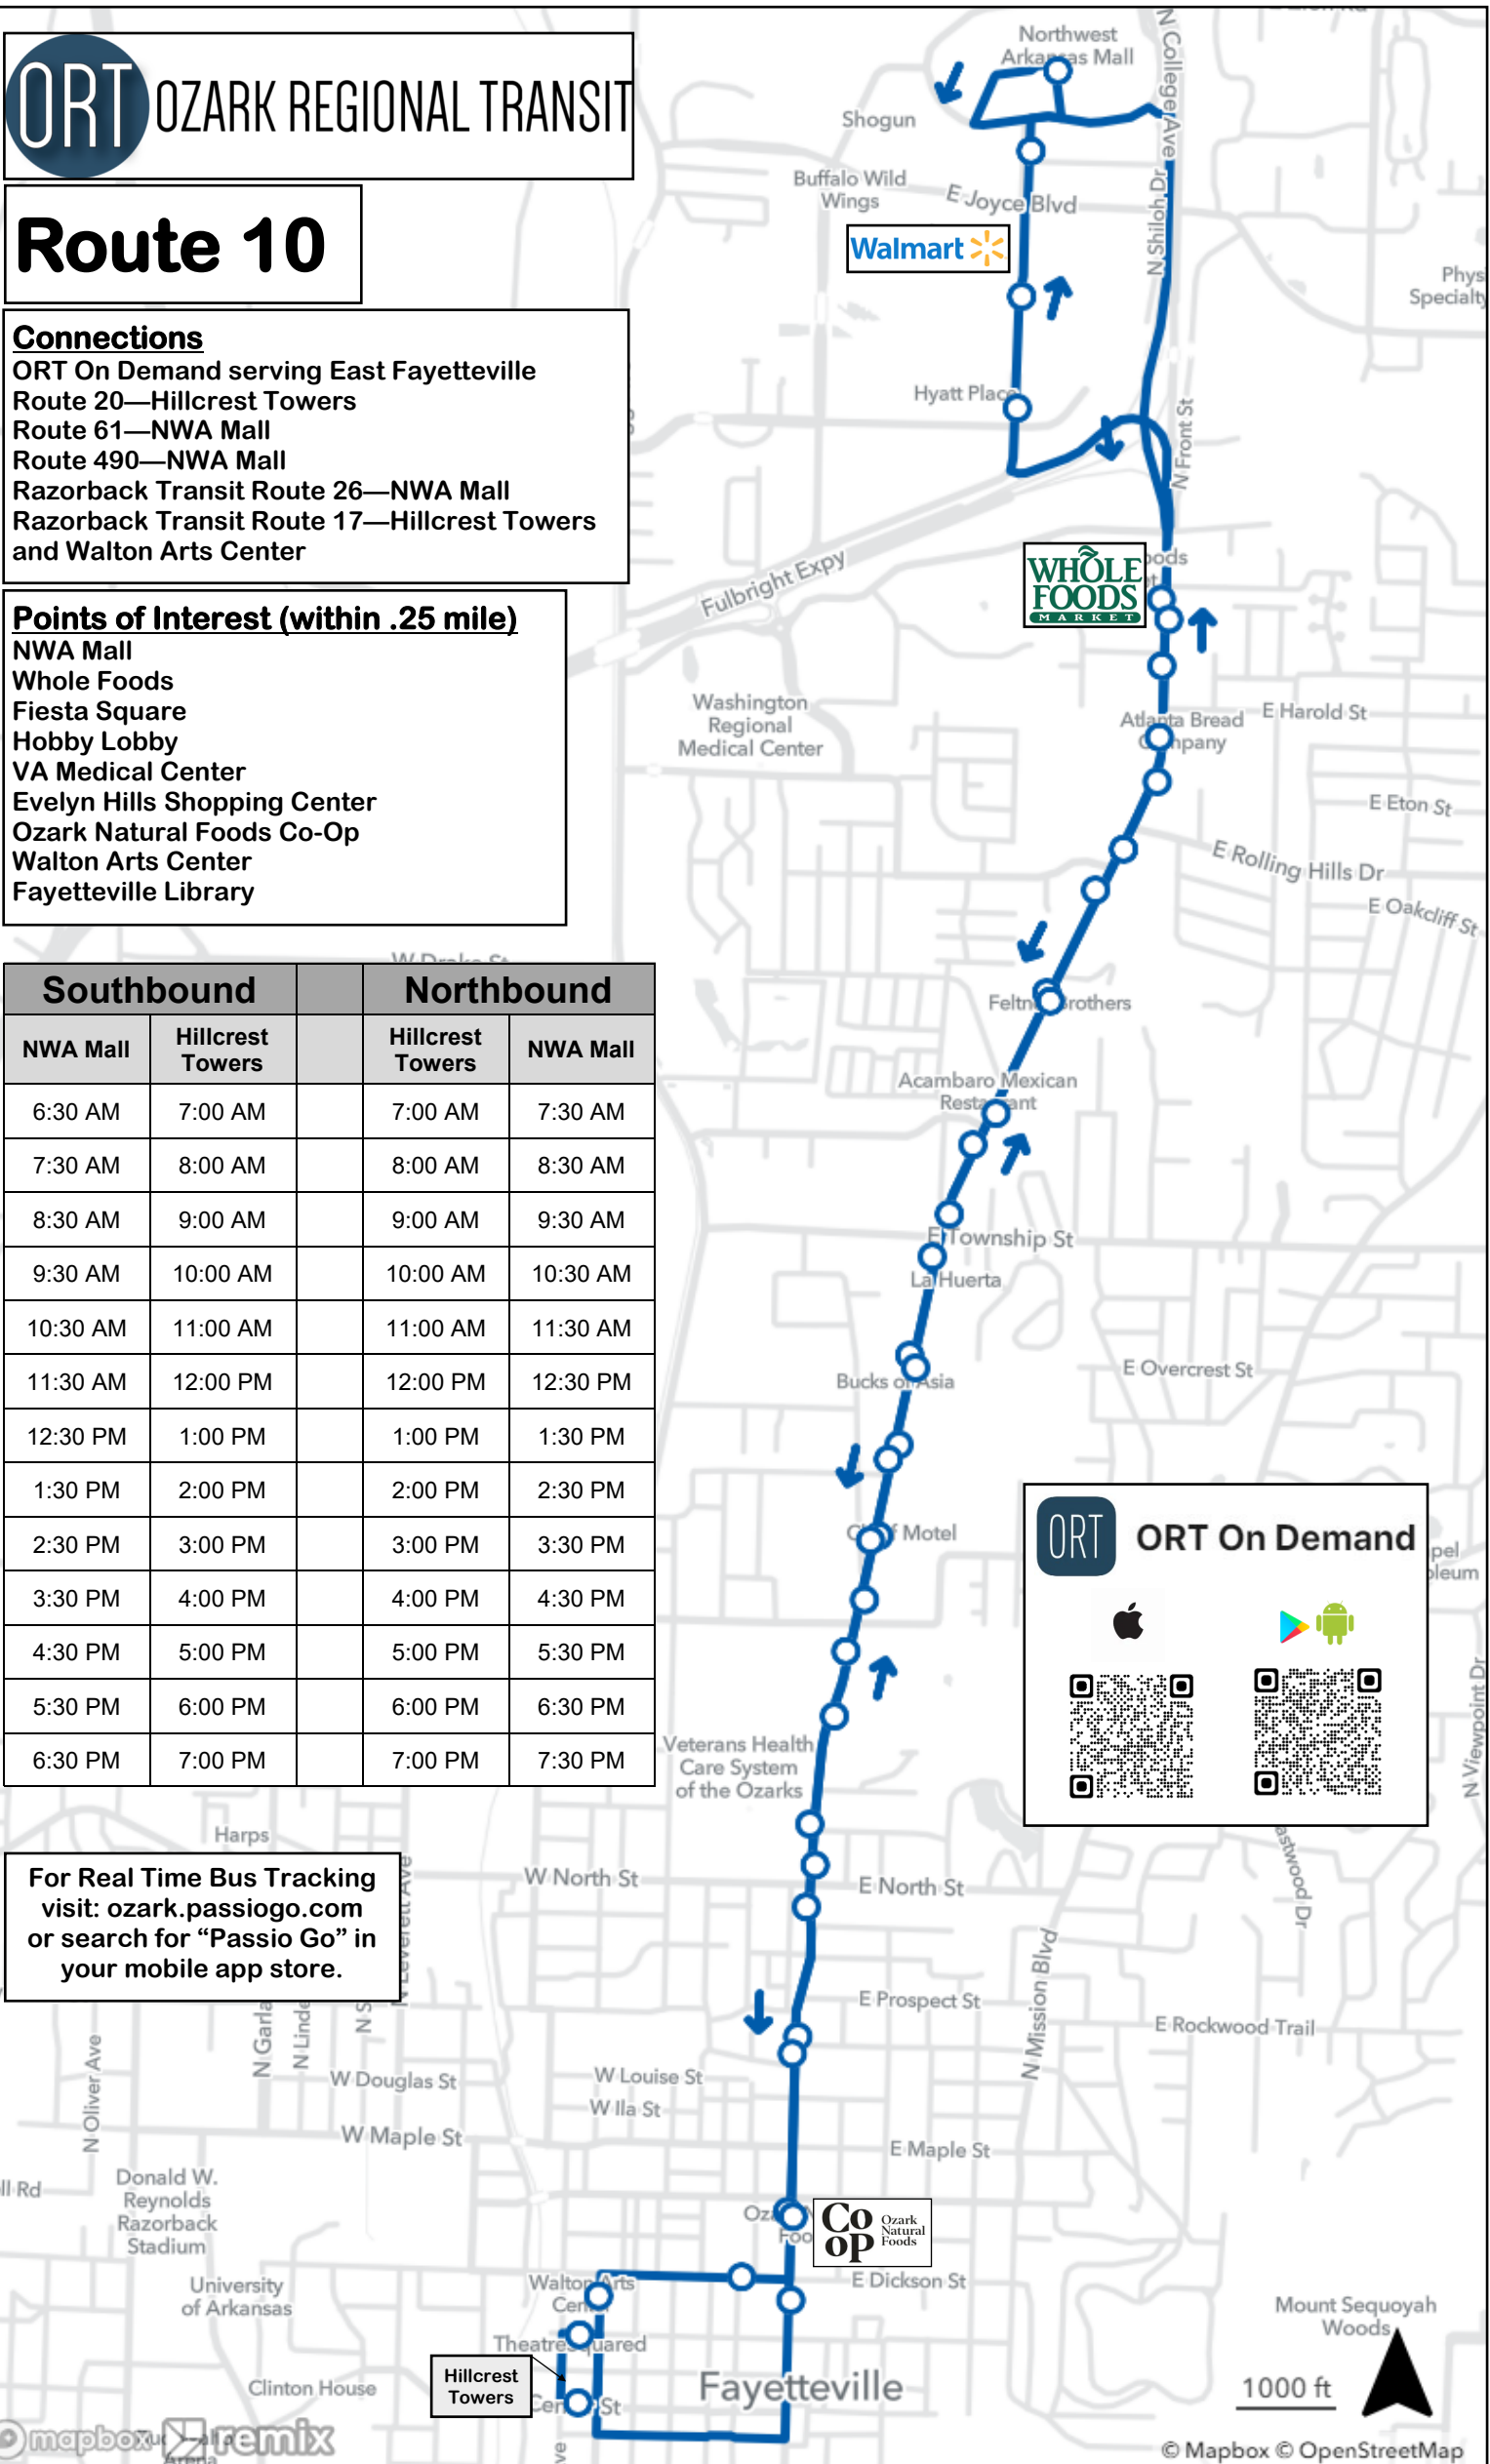

Route 10

Connections

ORT On Demand serving East Fayetteville
 Route 20—Hillcrest Towers
 Route 61—NWA Mall
 Route 490—NWA Mall
 Razorback Transit Route 26—NWA Mall
 Razorback Transit Route 17—Hillcrest Towers and Walton Arts Center

Points of Interest (within .25 mile)

NWA Mall
 Whole Foods
 Fiesta Square
 Hobby Lobby
 VA Medical Center
 Evelyn Hills Shopping Center
 Ozark Natural Foods Co-Op
 Walton Arts Center
 Fayetteville Library

Southbound		Northbound	
NWA Mall	Hillcrest Towers	Hillcrest Towers	NWA Mall
6:30 AM	7:00 AM	7:00 AM	7:30 AM
7:30 AM	8:00 AM	8:00 AM	8:30 AM
8:30 AM	9:00 AM	9:00 AM	9:30 AM
9:30 AM	10:00 AM	10:00 AM	10:30 AM
10:30 AM	11:00 AM	11:00 AM	11:30 AM
11:30 AM	12:00 PM	12:00 PM	12:30 PM
12:30 PM	1:00 PM	1:00 PM	1:30 PM
1:30 PM	2:00 PM	2:00 PM	2:30 PM
2:30 PM	3:00 PM	3:00 PM	3:30 PM
3:30 PM	4:00 PM	4:00 PM	4:30 PM
4:30 PM	5:00 PM	5:00 PM	5:30 PM
5:30 PM	6:00 PM	6:00 PM	6:30 PM
6:30 PM	7:00 PM	7:00 PM	7:30 PM

For Real Time Bus Tracking visit: ozark.passiogo.com or search for "Passio Go" in your mobile app store.

ORT ORT On Demand

Hillcrest Towers

Fayetteville