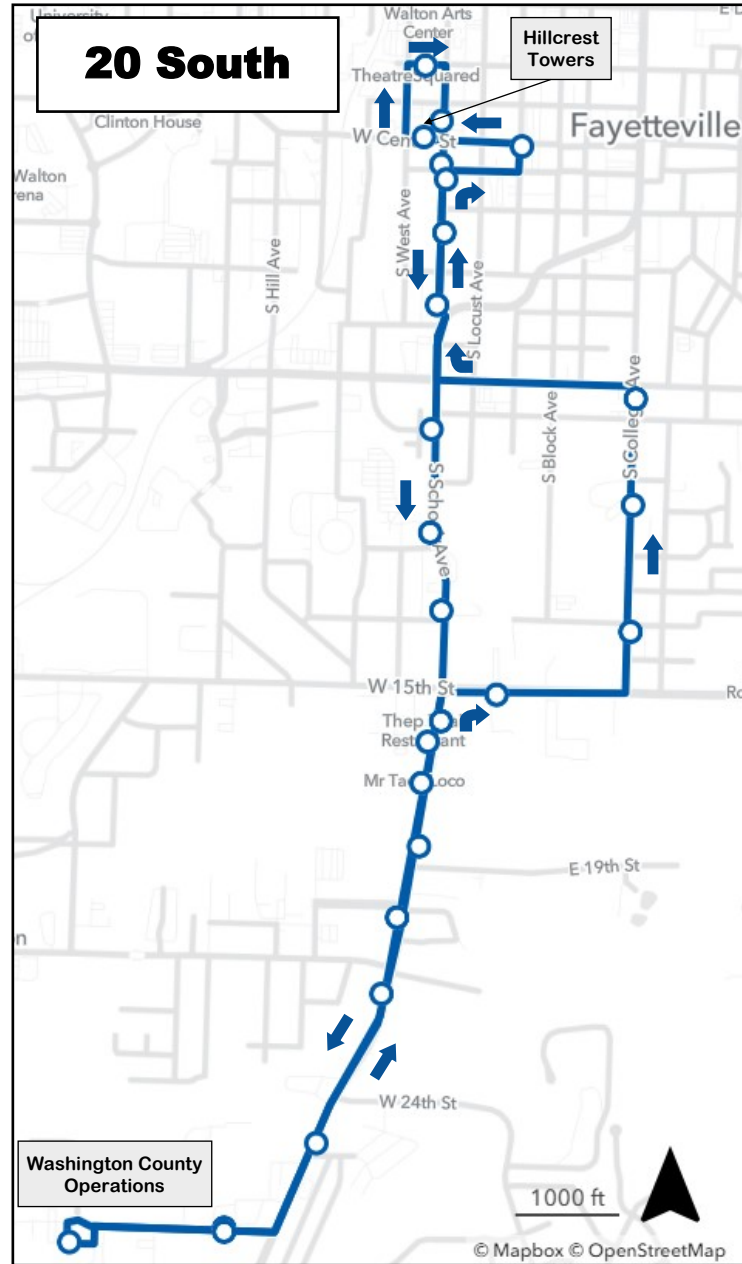

# Route 20

## Points of Interest (within .25 mile)

- Fayetteville Library
- Adult Education Center
- Cooperative Emergency Outreach
- Nantucket Apartments
- M & N Augustine Foundation
- Walker Park
- Fayetteville Square
- South Yard Lofts
- U of A Research Center
- Tyson Foods - Fayetteville Complex
- Grandview Apartments
- LifeSource
- Fayetteville Senior Center
- Theatre Squared
- Walton Arts Center

## Connections

- ORT Route 10—Hillcrest Towers
- ORT On Demand serving North and East Fayetteville
- Razorback Transit Route 17 - Hillcrest Towers

**ORT** ORT On Demand

20 East			20 South		
Hillcrest Towers	Curtis Ave & 15th St	Hillcrest Towers	Hillcrest Towers	Washington County Operations	Hillcrest Towers
6:00 AM	6:10 AM	6:30 AM	6:30 AM	6:40 AM	7:00 AM
7:00 AM	7:10 AM	7:30 AM	7:30 AM	7:40 AM	8:00 AM
8:00 AM	8:10 AM	8:30 AM	8:30 AM	8:40 AM	9:00 AM
9:00 AM	9:10 AM	9:30 AM	9:30 AM	9:40 AM	10:00 AM
10:00 AM	10:10 AM	10:30 AM	10:30 AM	10:40 AM	11:00 AM
11:00 AM	11:10 AM	11:30 AM	11:30 AM	11:40 AM	12:00 PM
12:00 PM	12:10 PM	12:30 PM	12:30 PM	12:40 PM	1:00 PM
1:00 PM	1:10 PM	1:30 PM	1:30 PM	1:40 PM	2:00 PM
2:00 PM	2:10 PM	2:30 PM	2:30 PM	2:40 PM	3:00 PM
3:00 PM	3:10 PM	3:30 PM	3:30 PM	3:40 PM	4:00 PM
4:00 PM	4:10 PM	4:30 PM	4:30 PM	4:40 PM	5:00 PM
5:00 PM	5:10 PM	5:30 PM	5:30 PM	5:40 PM	6:00 PM
6:00 PM	6:10 PM	6:30 PM	6:30 PM	6:40 PM	7:00 PM
7:00 PM	7:10 PM	7:30 PM	Out of Service		

For Real Time Bus Tracking visit: [ozark.passiogo.com](http://ozark.passiogo.com) or search for "Passio Go" in your mobile app store.