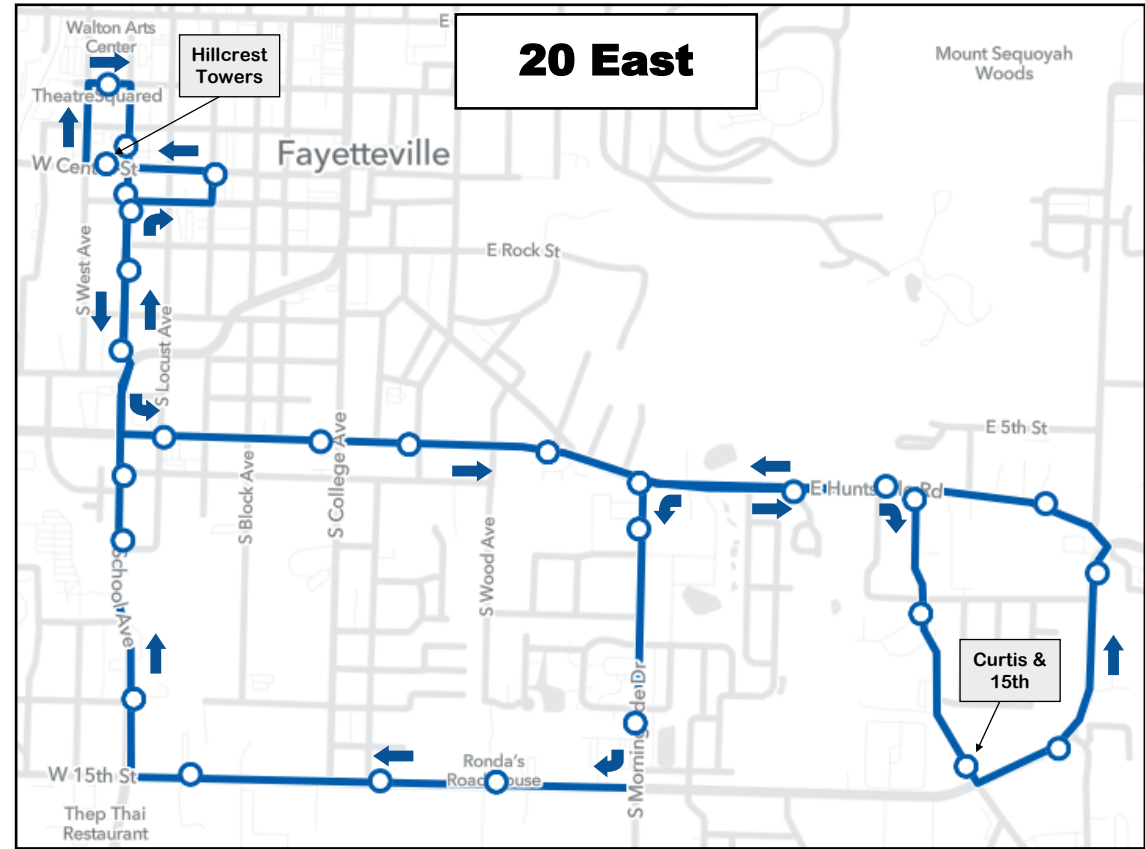

# Route 20

## Points of Interest (within .25 mile)

- Fayetteville Library
- Adult Education Center
- Cooperative Emergency Outreach
- Nantucket Apartments
- M & N Augustine Foundation
- Walker Park
- Fayetteville Square
- South Yard Lofts
- U of A Research Center
- Tyson Foods - Fayetteville Complex
- Grandview Apartments
- LifeSource
- Fayetteville Senior Center
- Theatre Squared
- Walton Arts Center

## Connections

- ORT Route 10—Hillcrest Towers
- ORT On Demand serving North and East Fayetteville
- Razorback Transit Route 17 - Hillcrest Towers

**ORT** ORT On Demand

20 East			20 South		
Hillcrest Towers	Curtis Ave & 15th St	Hillcrest Towers	Hillcrest Towers	Washington County Operations	Hillcrest Towers
6:00 AM	6:10 AM	6:30 AM	6:30 AM	6:40 AM	7:00 AM
7:00 AM	7:10 AM	7:30 AM	7:30 AM	7:40 AM	8:00 AM
8:00 AM	8:10 AM	8:30 AM	8:30 AM	8:40 AM	9:00 AM
9:00 AM	9:10 AM	9:30 AM	9:30 AM	9:40 AM	10:00 AM
10:00 AM	10:10 AM	10:30 AM	10:30 AM	10:40 AM	11:00 AM
11:00 AM	11:10 AM	11:30 AM	11:30 AM	11:40 AM	12:00 PM
12:00 PM	12:10 PM	12:30 PM	12:30 PM	12:40 PM	1:00 PM
1:00 PM	1:10 PM	1:30 PM	1:30 PM	1:40 PM	2:00 PM
2:00 PM	2:10 PM	2:30 PM	2:30 PM	2:40 PM	3:00 PM
3:00 PM	3:10 PM	3:30 PM	3:30 PM	3:40 PM	4:00 PM
4:00 PM	4:10 PM	4:30 PM	4:30 PM	4:40 PM	5:00 PM
5:00 PM	5:10 PM	5:30 PM	5:30 PM	5:40 PM	6:00 PM
6:00 PM	6:10 PM	6:30 PM	6:30 PM	6:40 PM	7:00 PM
7:00 PM	7:10 PM	7:30 PM	Out of Service		

For Real Time Bus Tracking visit: [ozark.passiogo.com](http://ozark.passiogo.com) or search for "Passio Go" in your mobile app store.