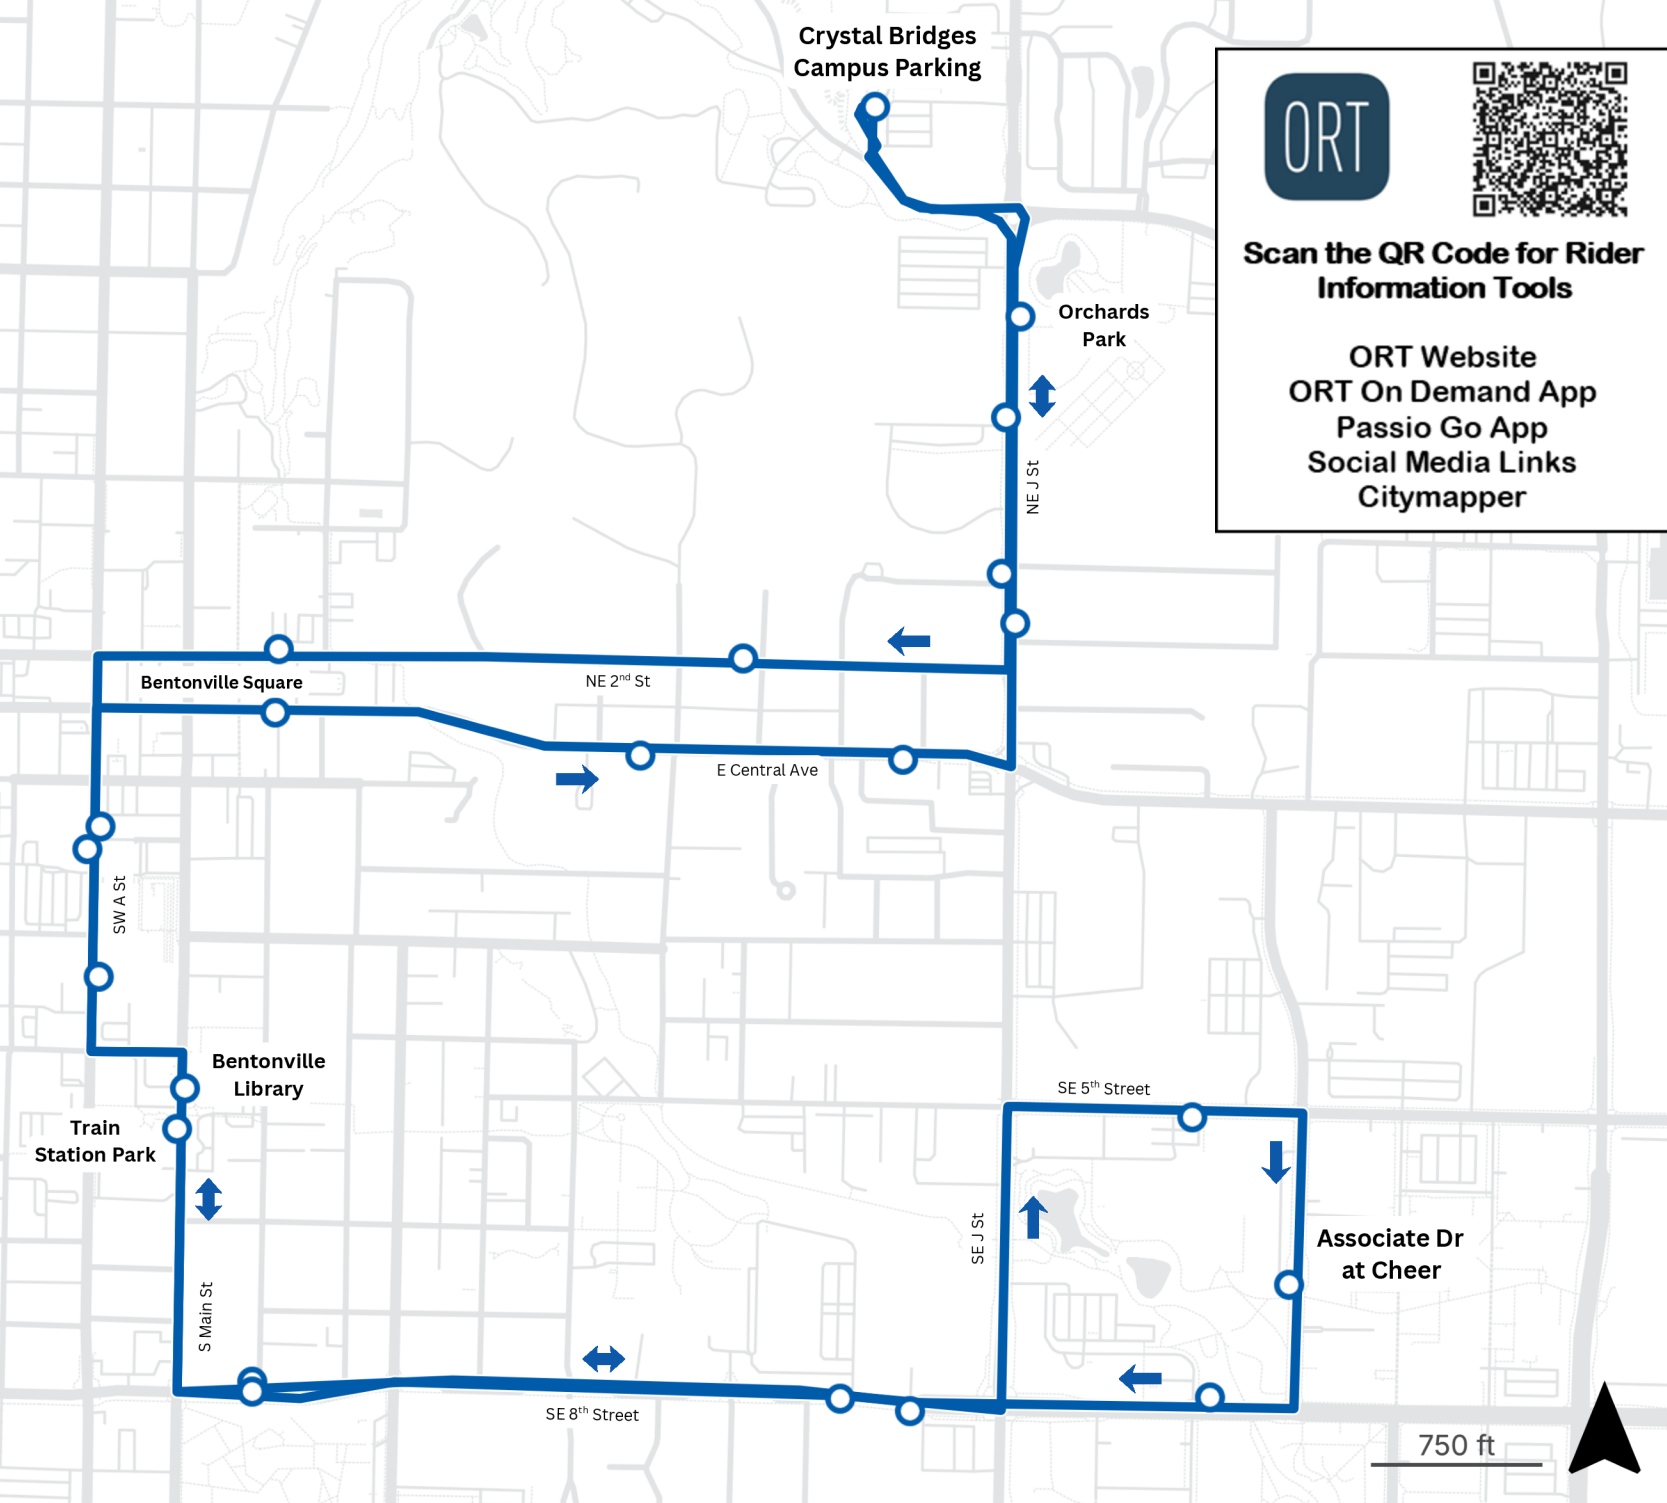

# Route 17

Monday - Friday

**Points of Interest (within walking distance)**

- Amazeum
- Crystal Bridges
- Orchards Park
- Bentonville Square
- Bentonville Library
- Train Station Park
- Walmart Welcome Center
- 8th Street Market

**Connections (within walking distance)**

- Route 14
- Route 15
- Route 16
- Route 54
- Route BRC

Scan the QR Code for Rider Information Tools

- ORT Website
- ORT On Demand App
- Passio Go App
- Social Media Links
- Citymapper

Outbound		Inbound	
Crystal Bridges Campus Parking	Associate Dr at Cheer	Associate Dr at Cheer	Crystal Bridges Campus Parking
7:00 AM	7:20 AM	7:20 AM	7:40 AM
7:40 AM	8:00 AM	8:00 AM	8:20 AM
8:20 AM	8:40 AM	8:40 AM	9:00 AM
9:00 AM	9:20 AM	9:20 AM	9:40 AM
9:40 AM	10:00 AM	10:00 AM	10:20 AM
10:20 AM	10:40 AM	10:40 AM	11:00 AM
11:00 AM	11:20 AM	11:20 AM	11:40 AM
11:40 AM	12:00 PM	12:00 PM	12:20 PM
12:20 PM	12:40 PM	12:40 PM	1:00 PM
1:00 PM	1:20 PM	1:20 PM	1:40 PM
1:40 PM	2:00 PM	2:00 PM	2:20 PM
2:20 PM	2:40 PM	2:40 PM	3:00 PM
3:00 PM	3:20 PM	3:20 PM	3:40 PM
3:40 PM	4:00 PM	4:00 PM	4:20 PM
4:20 PM	4:40 PM	4:40 PM	5:00 PM
5:00 PM	5:20 PM	5:20 PM	5:40 PM
5:40 PM	6:00 PM	6:00 PM	6:20 PM
6:20 PM	6:40 PM	6:40 PM	7:00 PM

750 ft