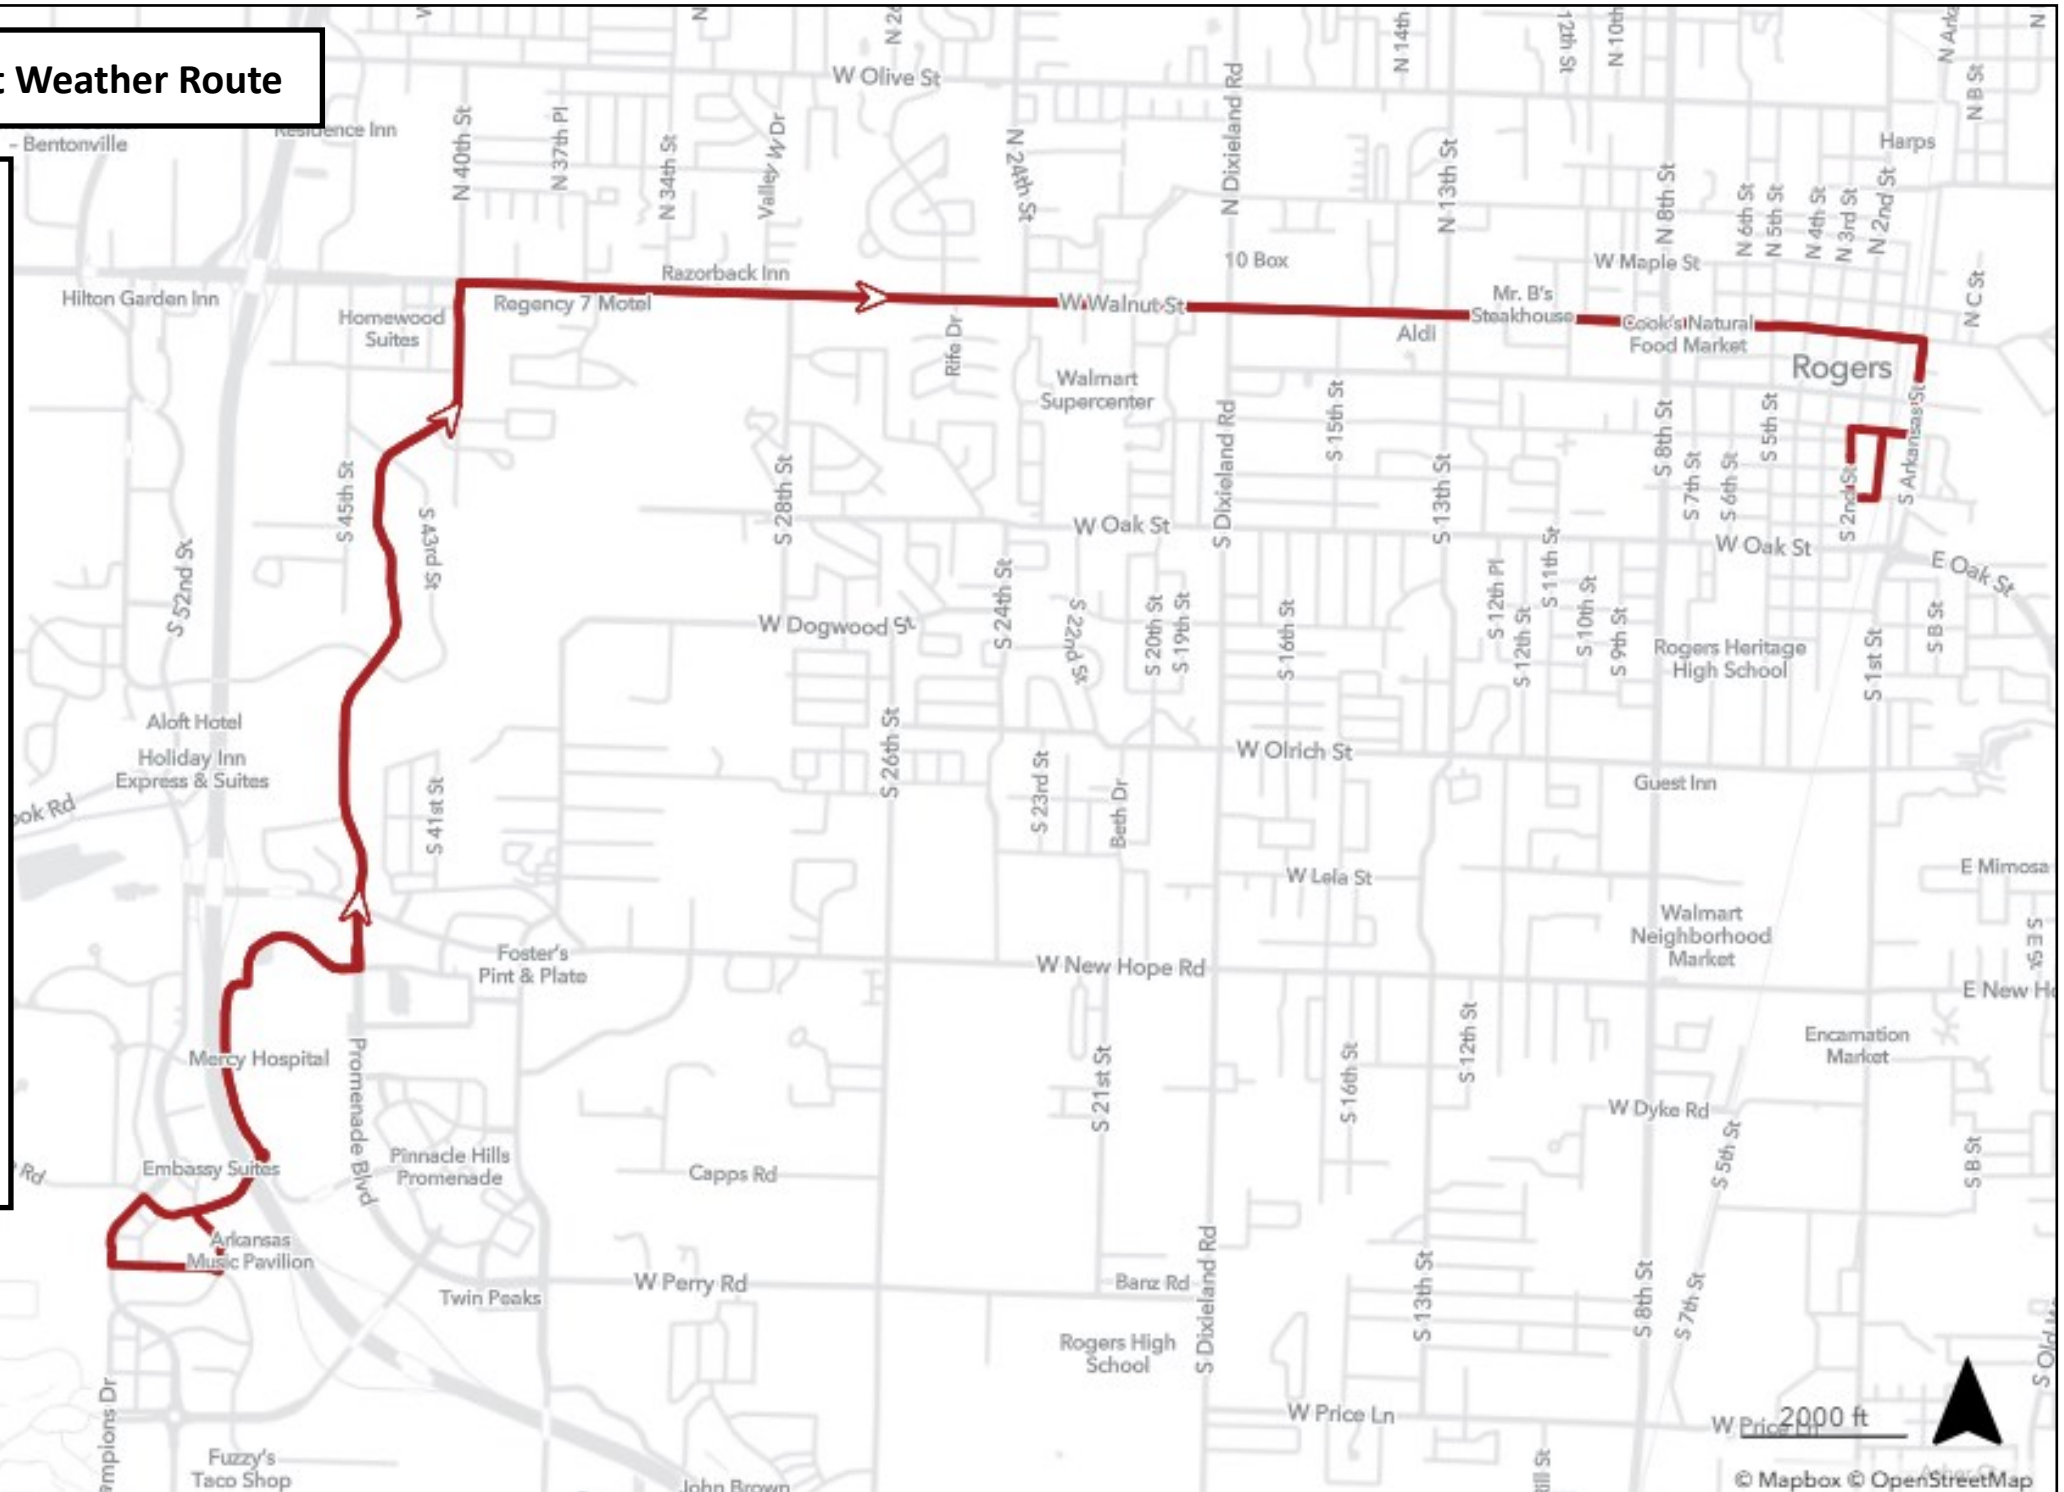

West on Emma Ave
South on Park St
South on Powell St
West on Robinson Ave
Service Walmart
South on Thompson / N College
Service NWA Mall

Route 62 Inclement Weather Route

Arisa Health to Harps

North on 48th St
East on Sunset Ave
South on Carley Rd
East on Springdale Ave
East on Sunset Ave
South on West End St
East on Robinson
Service Walmart
North on Pleasant St
East on Maple Ave
North on Thompson St
West on Christian Ave
North on Pleasant St
East on Backus
Service Harps

Harps to Arisa Health

South on Thompson St
West on Maple Ave
South on Pleasant St
Service Walmart
West on Robinson Ave
North on West End St
West on Sunset Ave
South on Carley Rd
East on Springdale Ave
West on Sunset Ave
South on 48th St
Service Arisa Health

1000 ft

Route 51 Inclement Weather Route

Butterfly Garden to Hunt Tower

East on Cherry St
North on Arkansas Ave
West on Walnut St
South on 40th St
South on Promenade Blvd
West on Rife Medical Ln
At roundabout cross I-49
Continue on Northgate Rd
South on Pinnacle Hills Pkwy
East on JB Hunt Dr
Service Hunt Tower

Hunt Tower to Butterfly Garden

East on Hunt Tower
North on Northgate Rd
East to cross I-49
North on Rife Medical Ln
North on Promenade Blvd
North on 40th St
East on Walnut St
South on Arkansas Ave
West on Cherry St
South on 2nd St
East on Pine St
Service Butterfly Garden