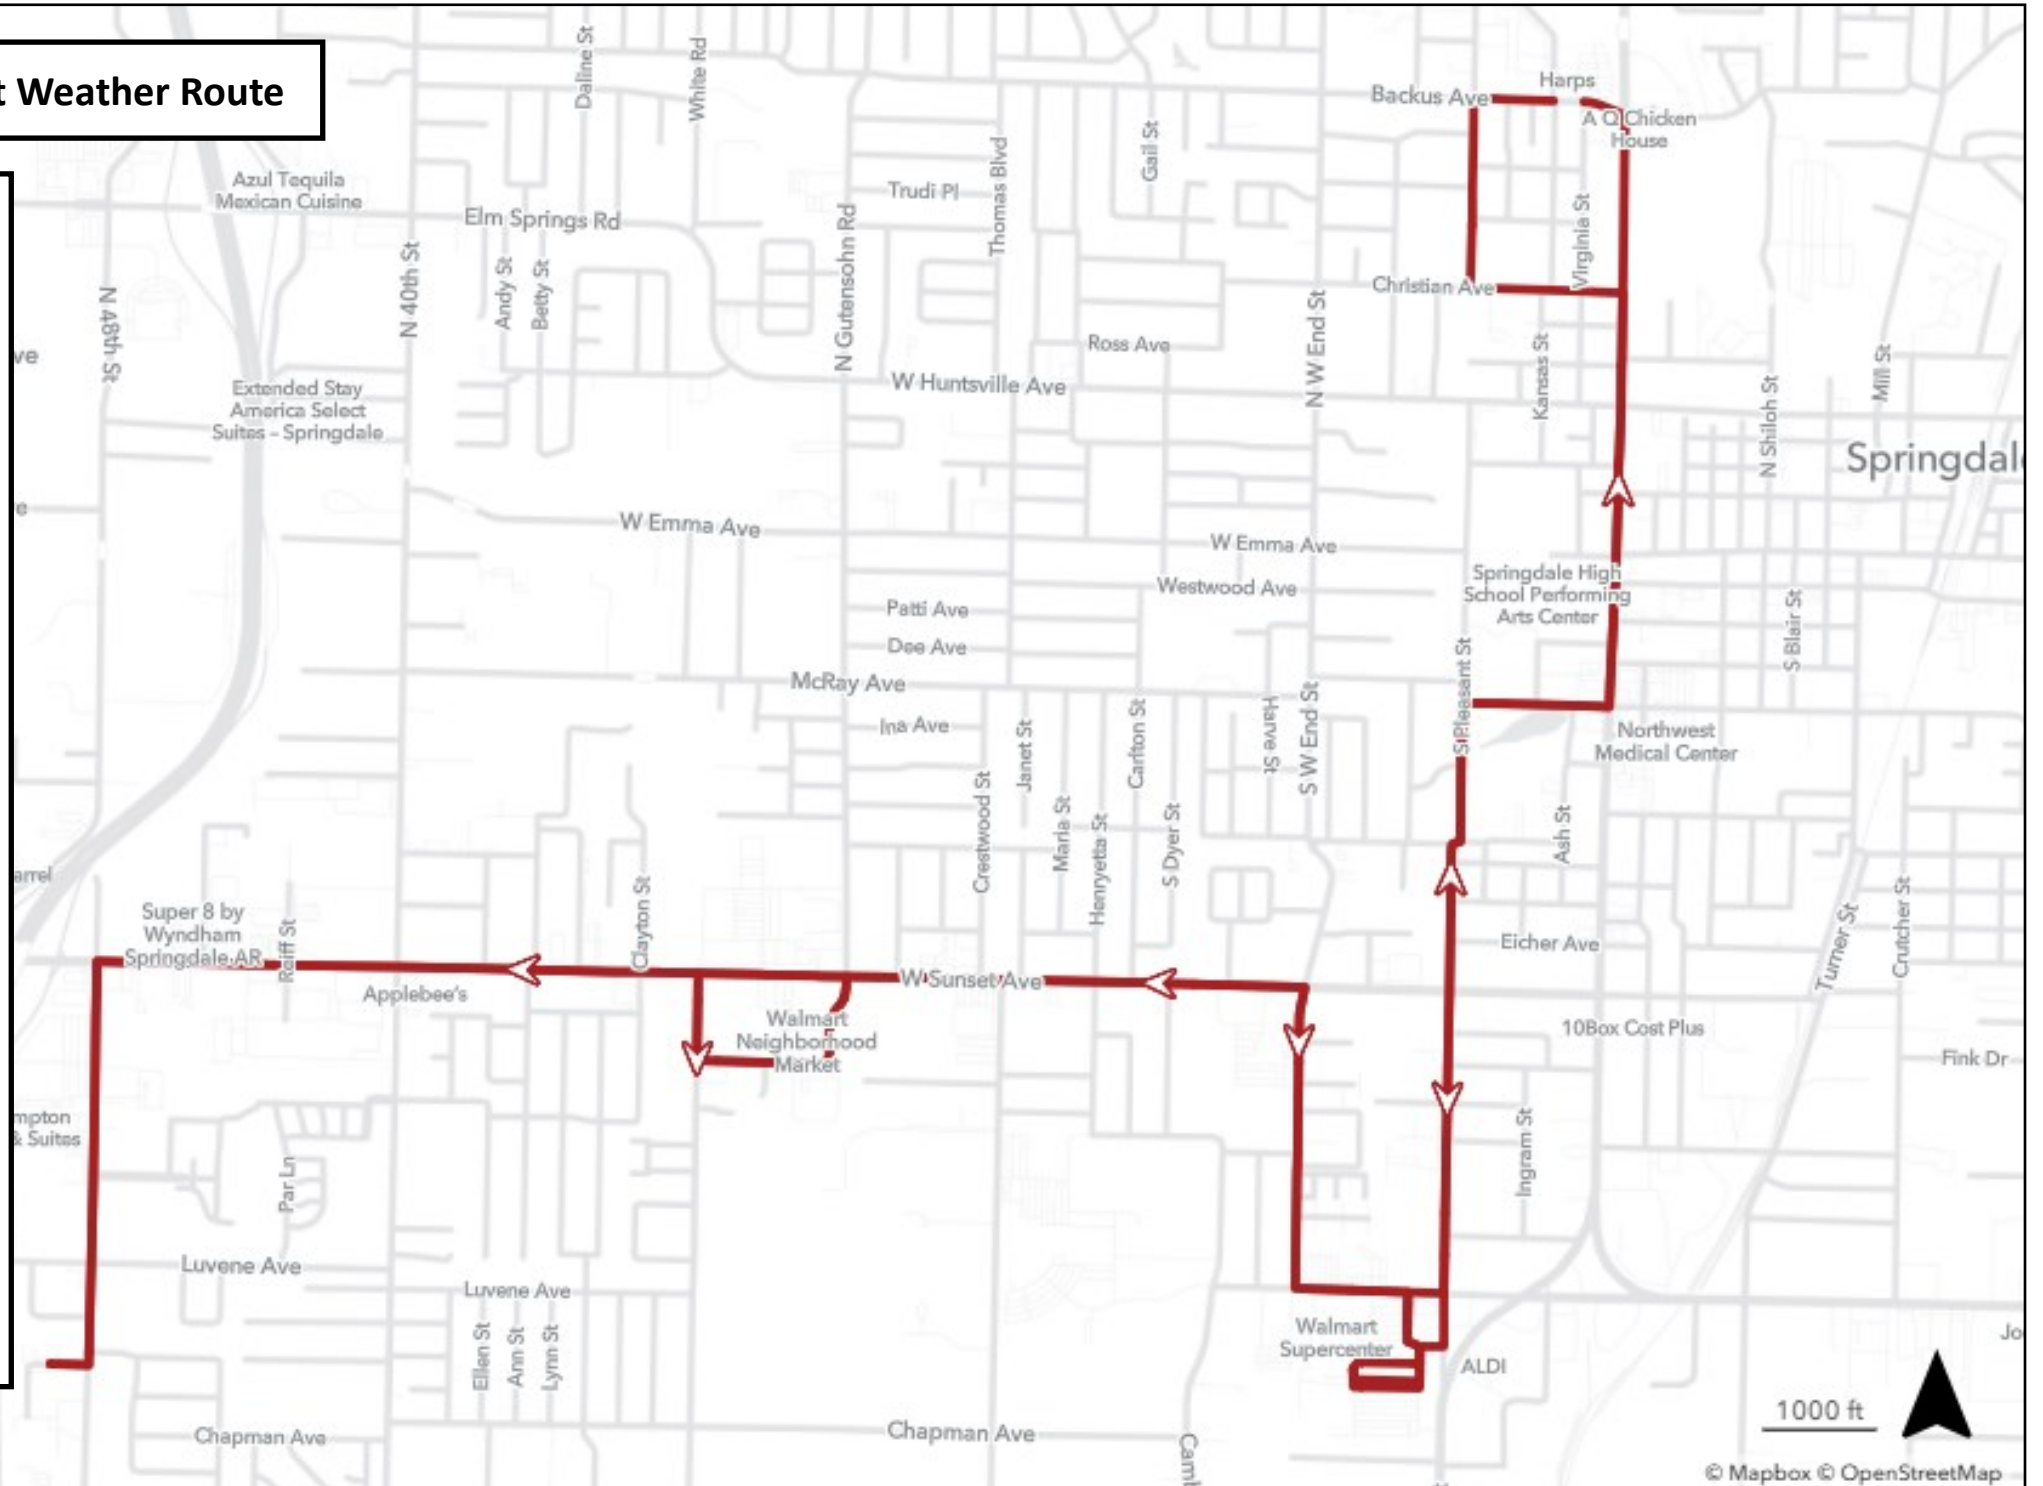

Route 20 Inclement Weather Route

From Hillcrest Towers

South on West Ave
East on Mountain St
South on Nelson Hackett Blvd
South on School Ave
East on 15th St
West on Huntsville Rd
North on School Ave
North on Nelson Hackett Blvd
North on N College
West on Center St

West on Emma Ave
South on Park St
South on Powell St
West on Robinson Ave
Service Walmart
South on Thompson / N College
Service NWA Mall

Route 62 Inclement Weather Route

Arisa Health to Harps

North on 48th St
East on Sunset Ave
South on Carley Rd
East on Springdale Ave
East on Sunset Ave
South on West End St
East on Robinson
Service Walmart
North on Pleasant St
East on Maple Ave
North on Thompson St
West on Christian Ave
North on Pleasant St
East on Backus
Service Harps

Harps to Arisa Health

South on Thompson St
West on Maple Ave
South on Pleasant St
Service Walmart
West on Robinson Ave
North on West End St
West on Sunset Ave
South on Carley Rd
East on Springdale Ave
West on Sunset Ave
South on 48th St
Service Arisa Health

1000 ft

Route 51 Inclement Weather Route

Butterfly Garden to Hunt Tower

East on Cherry St
North on Arkansas Ave
West on Walnut St
South on 40th St
South on Promenade Blvd
West on Rife Medical Ln
At roundabout cross I-49
Continue on Northgate Rd
South on Pinnacle Hills Pkwy
East on JB Hunt Dr
Service Hunt Tower