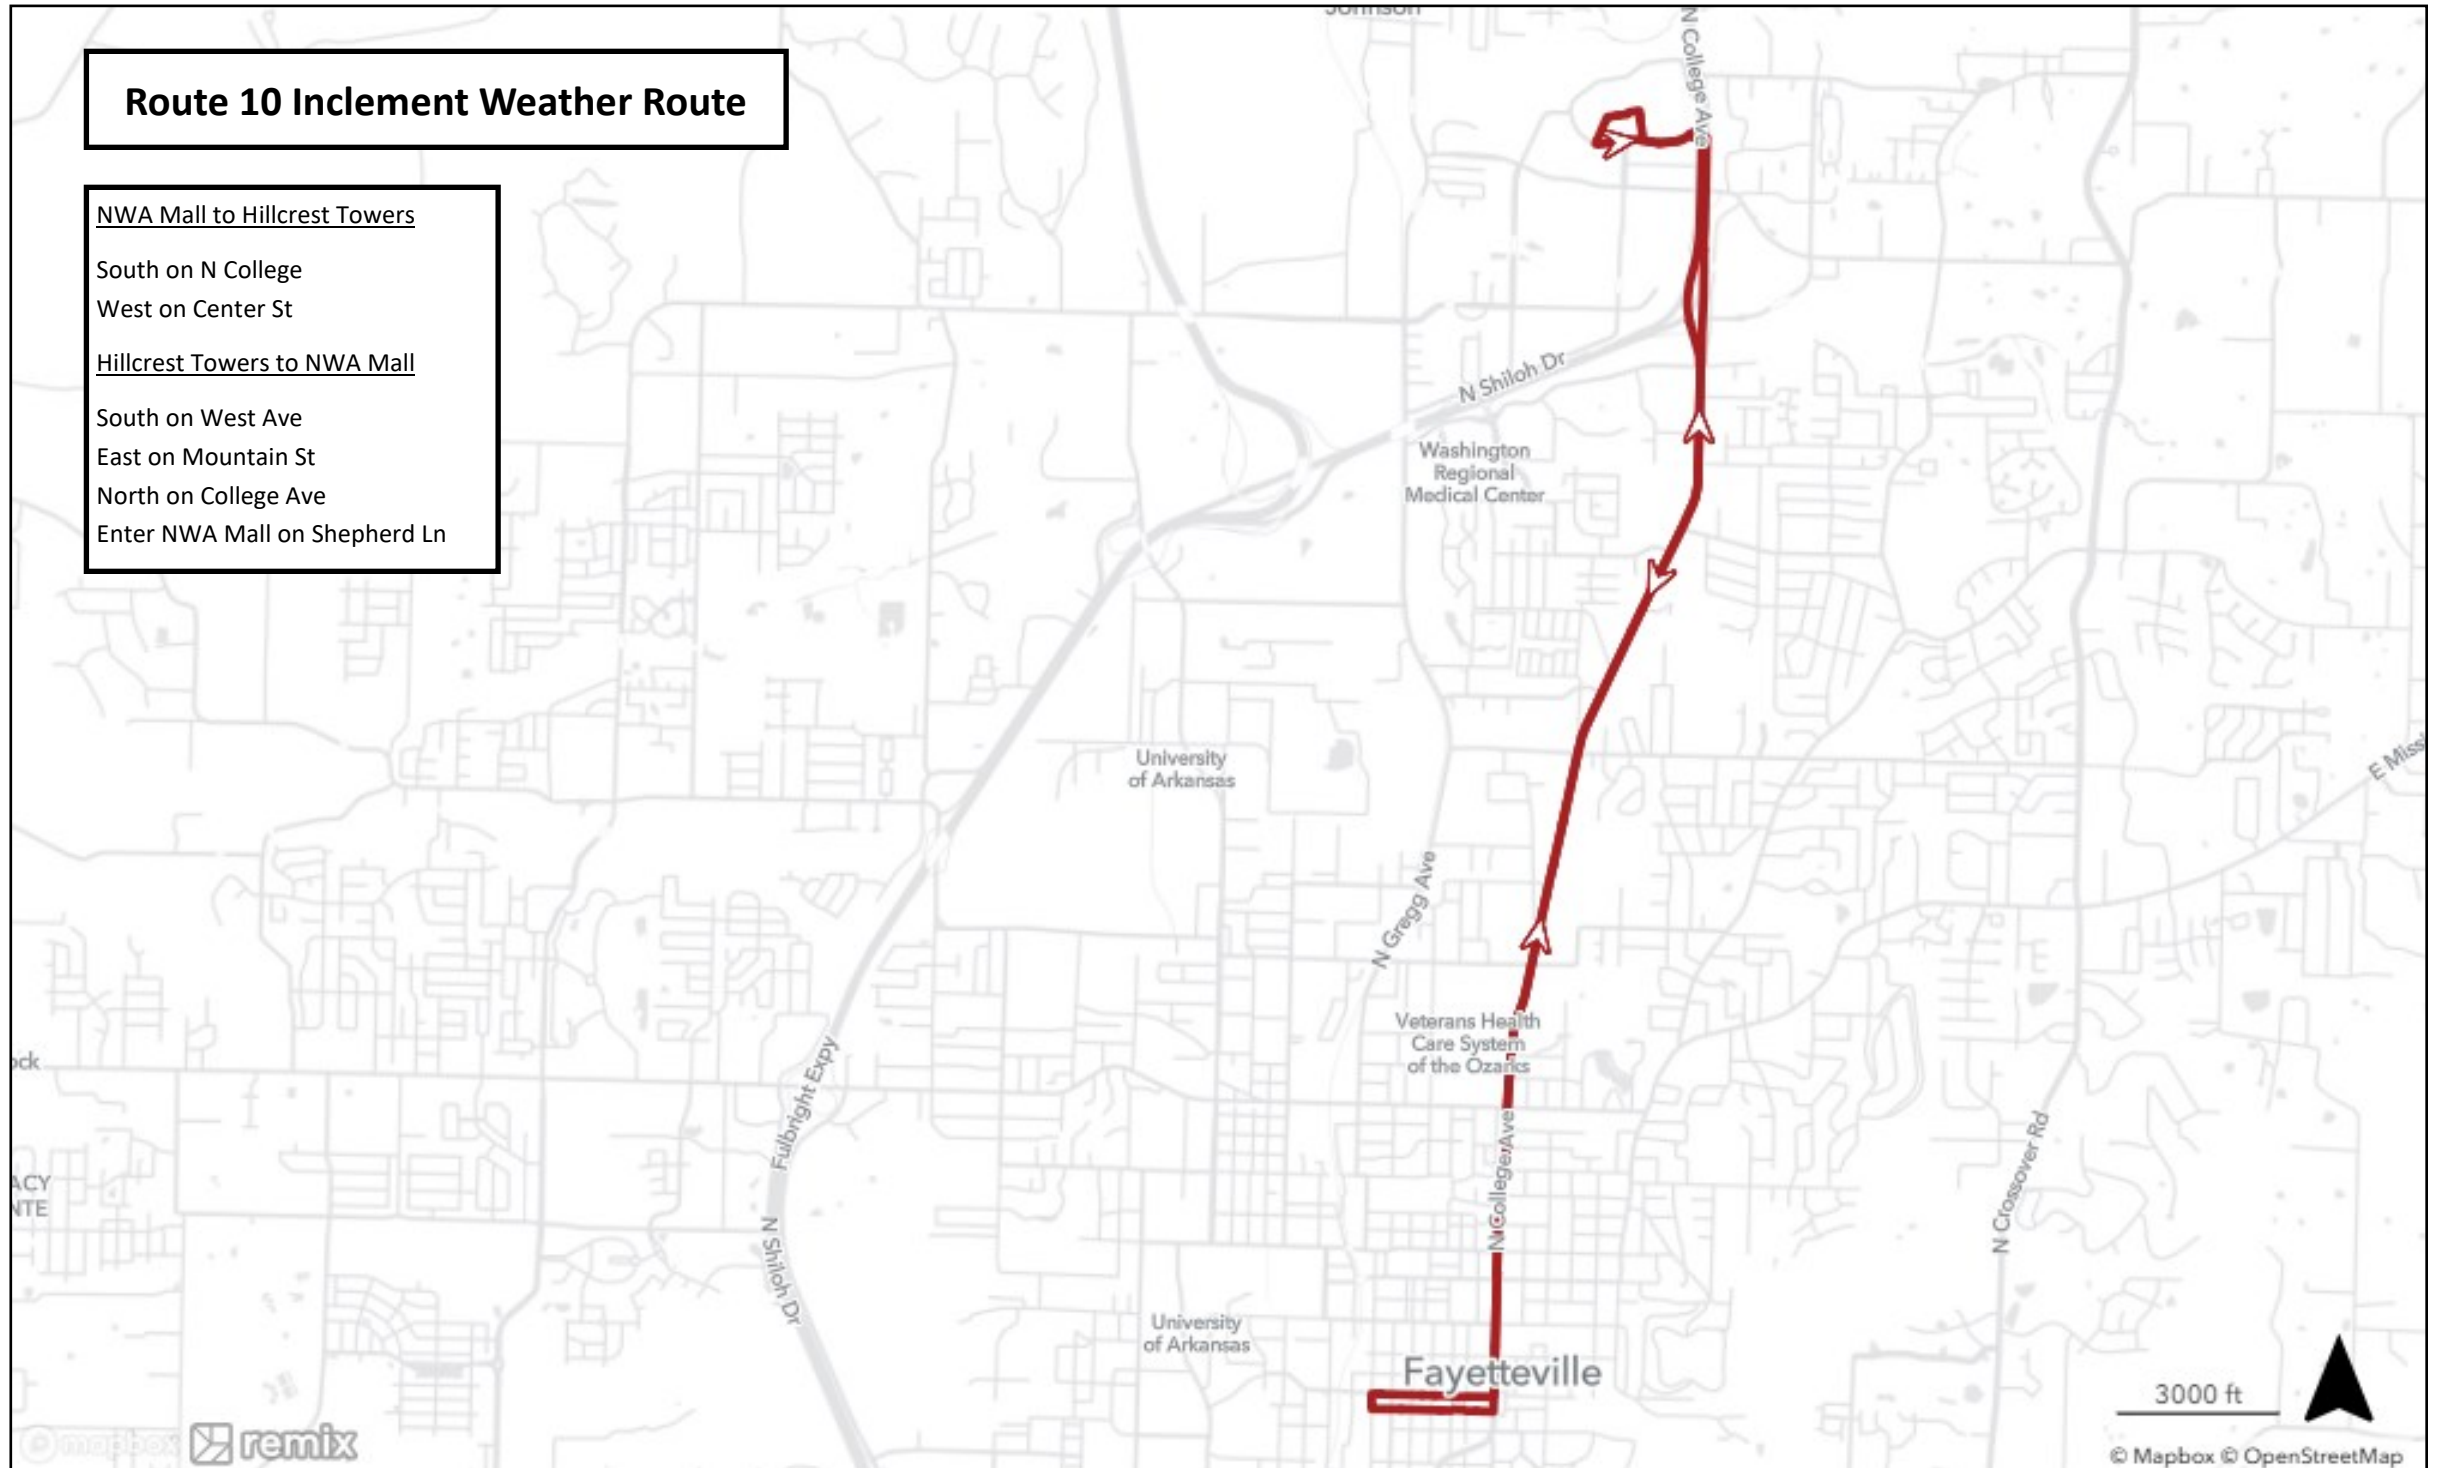

Route 10 Inclement Weather Route

NWA Mall to Hillcrest Towers

South on N College
West on Center St

Hillcrest Towers to NWA Mall

South on West Ave
East on Mountain St
North on College Ave
Enter NWA Mall on Shepherd Ln

Route 20 Inclement Weather Route

From Hillcrest Towers

South on West Ave
East on Mountain St
South on Nelson Hackett Blvd
South on School Ave
East on 15th St
West on Huntsville Rd
North on School Ave
North on Nelson Hackett Blvd
North on N College
West on Center St

West on Emma Ave
South on Park St
South on Powell St
West on Robinson Ave
Service Walmart
South on Thompson / N College
Service NWA Mall

Route 62 Inclement Weather Route

Arisa Health to Harps

North on 48th St
East on Sunset Ave
South on Carley Rd
East on Springdale Ave
East on Sunset Ave
South on West End St
East on Robinson
Service Walmart
North on Pleasant St
East on Maple Ave
North on Thompson St
West on Christian Ave
North on Pleasant St
East on Backus
Service Harps

Harps to Arisa Health

South on Thompson St
West on Maple Ave
South on Pleasant St
Service Walmart
West on Robinson Ave
North on West End St
West on Sunset Ave
South on Carley Rd
East on Springdale Ave
West on Sunset Ave
South on 48th St
Service Arisa Health