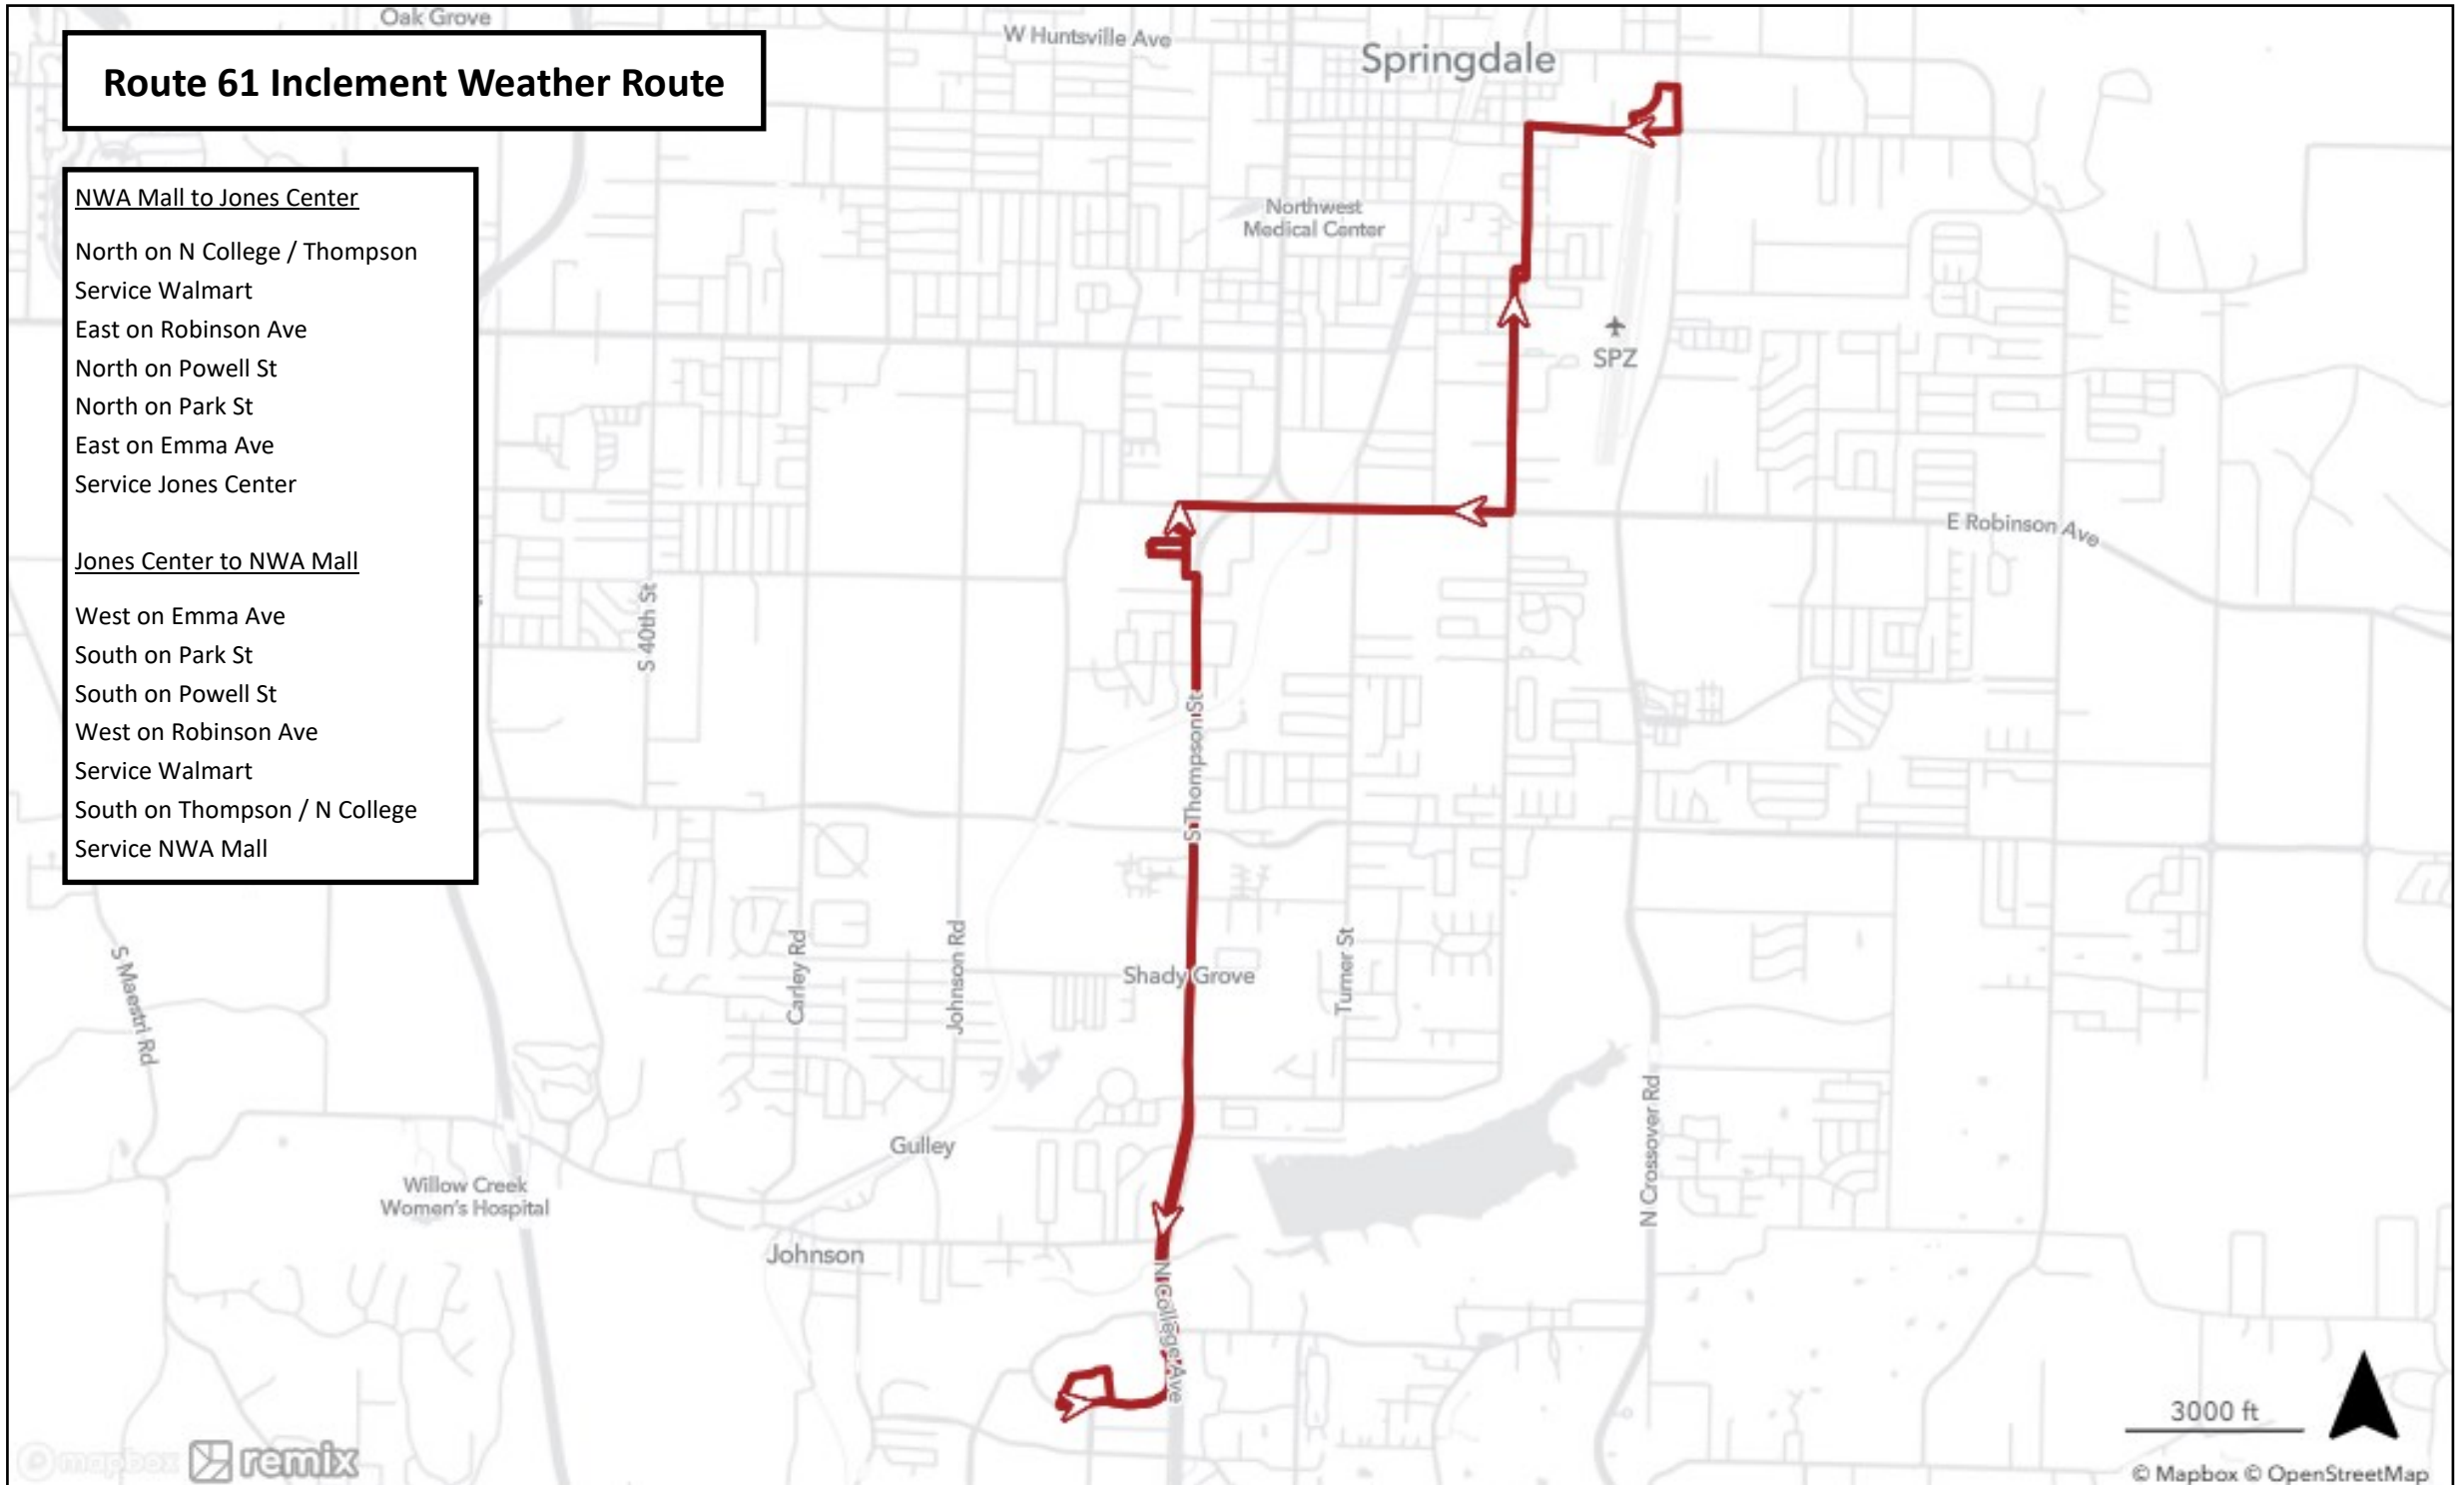

Route 20 Inclement Weather Route

From Hillcrest Towers

South on West Ave
East on Mountain St
South on Nelson Hackett Blvd
South on School Ave
East on 15th St
West on Huntsville Rd
North on School Ave
North on Nelson Hackett Blvd
North on N College
West on Center St

West on Emma Ave
South on Park St
South on Powell St
West on Robinson Ave
Service Walmart
South on Thompson / N College
Service NWA Mall

Route 62 Inclement Weather Route

Arisa Health to Harps

North on 48th St
East on Sunset Ave
South on Carley Rd
East on Springdale Ave
East on Sunset Ave
South on West End St
East on Robinson
Service Walmart
North on Pleasant St
East on Maple Ave
North on Thompson St
West on Christian Ave
North on Pleasant St
East on Backus
Service Harps

Harps to Arisa Health

South on Thompson St
West on Maple Ave
South on Pleasant St
Service Walmart
West on Robinson Ave
North on West End St
West on Sunset Ave
South on Carley Rd
East on Springdale Ave
West on Sunset Ave
South on 48th St
Service Arisa Health

1000 ft

Route 51 Inclement Weather Route

Butterfly Garden to Hunt Tower

East on Cherry St
North on Arkansas Ave
West on Walnut St
South on 40th St
South on Promenade Blvd
West on Rife Medical Ln
At roundabout cross I-49
Continue on Northgate Rd
South on Pinnacle Hills Pkwy
East on JB Hunt Dr
Service Hunt Tower