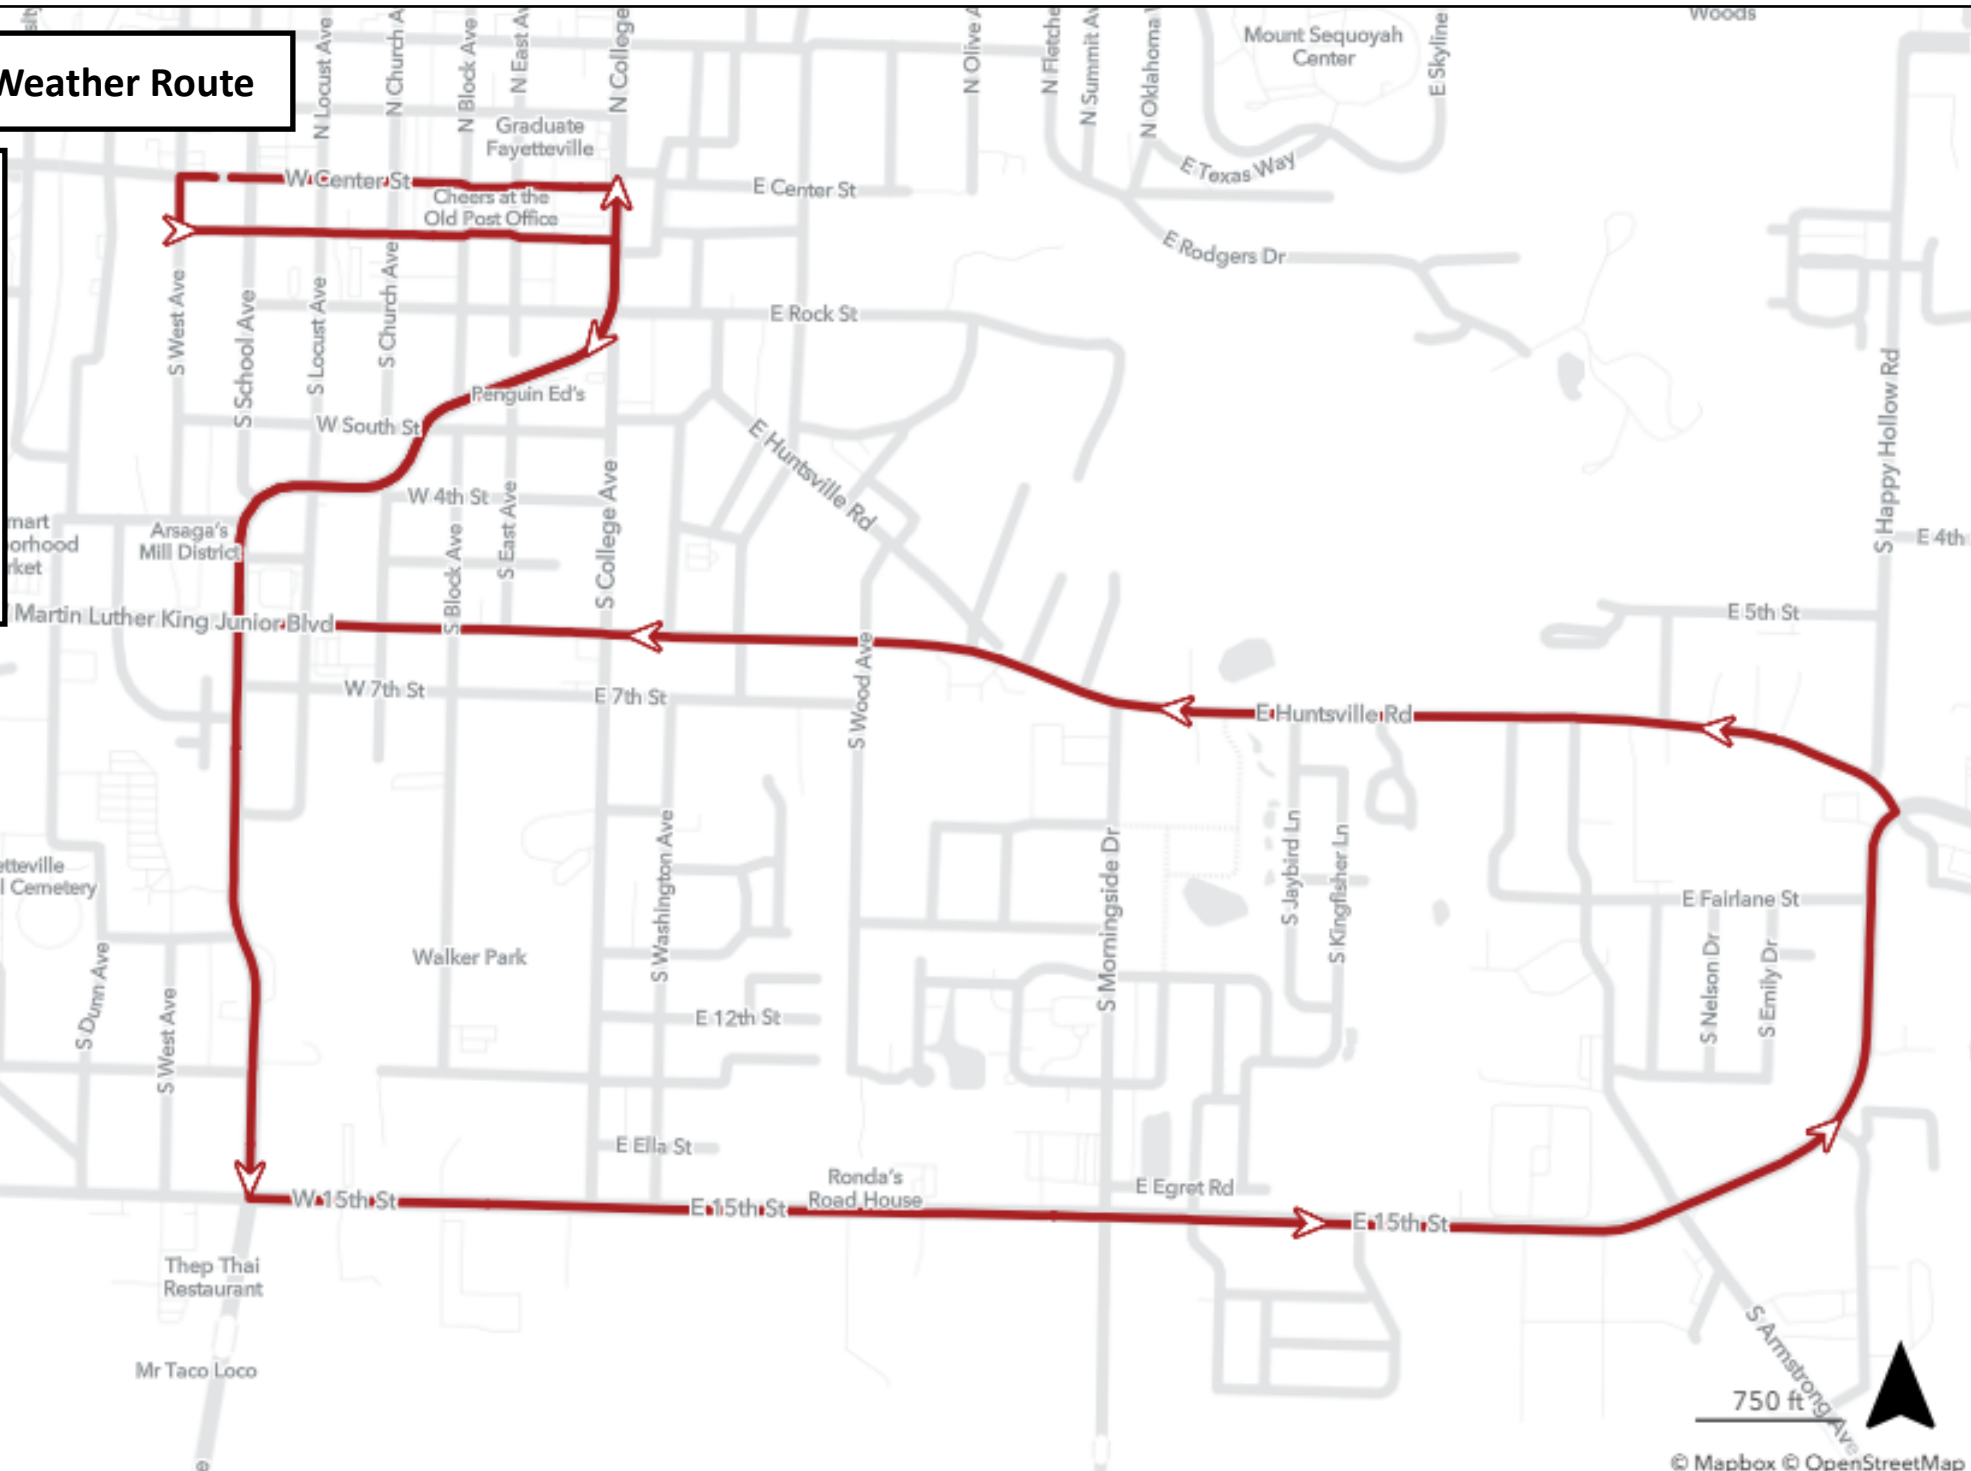

Route 10 Inclement Weather Route

NWA Mall to Hillcrest Towers

South on N College
West on Center St

Hillcrest Towers to NWA Mall

South on West Ave
East on Mountain St
North on College Ave
Enter NWA Mall on Shepherd Ln

Route 20 Inclement Weather Route

From Hillcrest Towers

South on West Ave
East on Mountain St
South on Nelson Hackett Blvd
South on School Ave
East on 15th St
West on Huntsville Rd
North on School Ave
North on Nelson Hackett Blvd
North on N College
West on Center St

West on Emma Ave
South on Park St
South on Powell St
West on Robinson Ave
Service Walmart
South on Thompson / N College
Service NWA Mall

Route 62 Inclement Weather Route

Arisa Health to Harps

North on 48th St
East on Sunset Ave
South on Carley Rd
East on Springdale Ave
East on Sunset Ave
South on West End St
East on Robinson
Service Walmart
North on Pleasant St
East on Maple Ave
North on Thompson St
West on Christian Ave
North on Pleasant St
East on Backus
Service Harps

Harps to Arisa Health

South on Thompson St
West on Maple Ave
South on Pleasant St
Service Walmart
West on Robinson Ave
North on West End St
West on Sunset Ave
South on Carley Rd
East on Springdale Ave
West on Sunset Ave
South on 48th St
Service Arisa Health