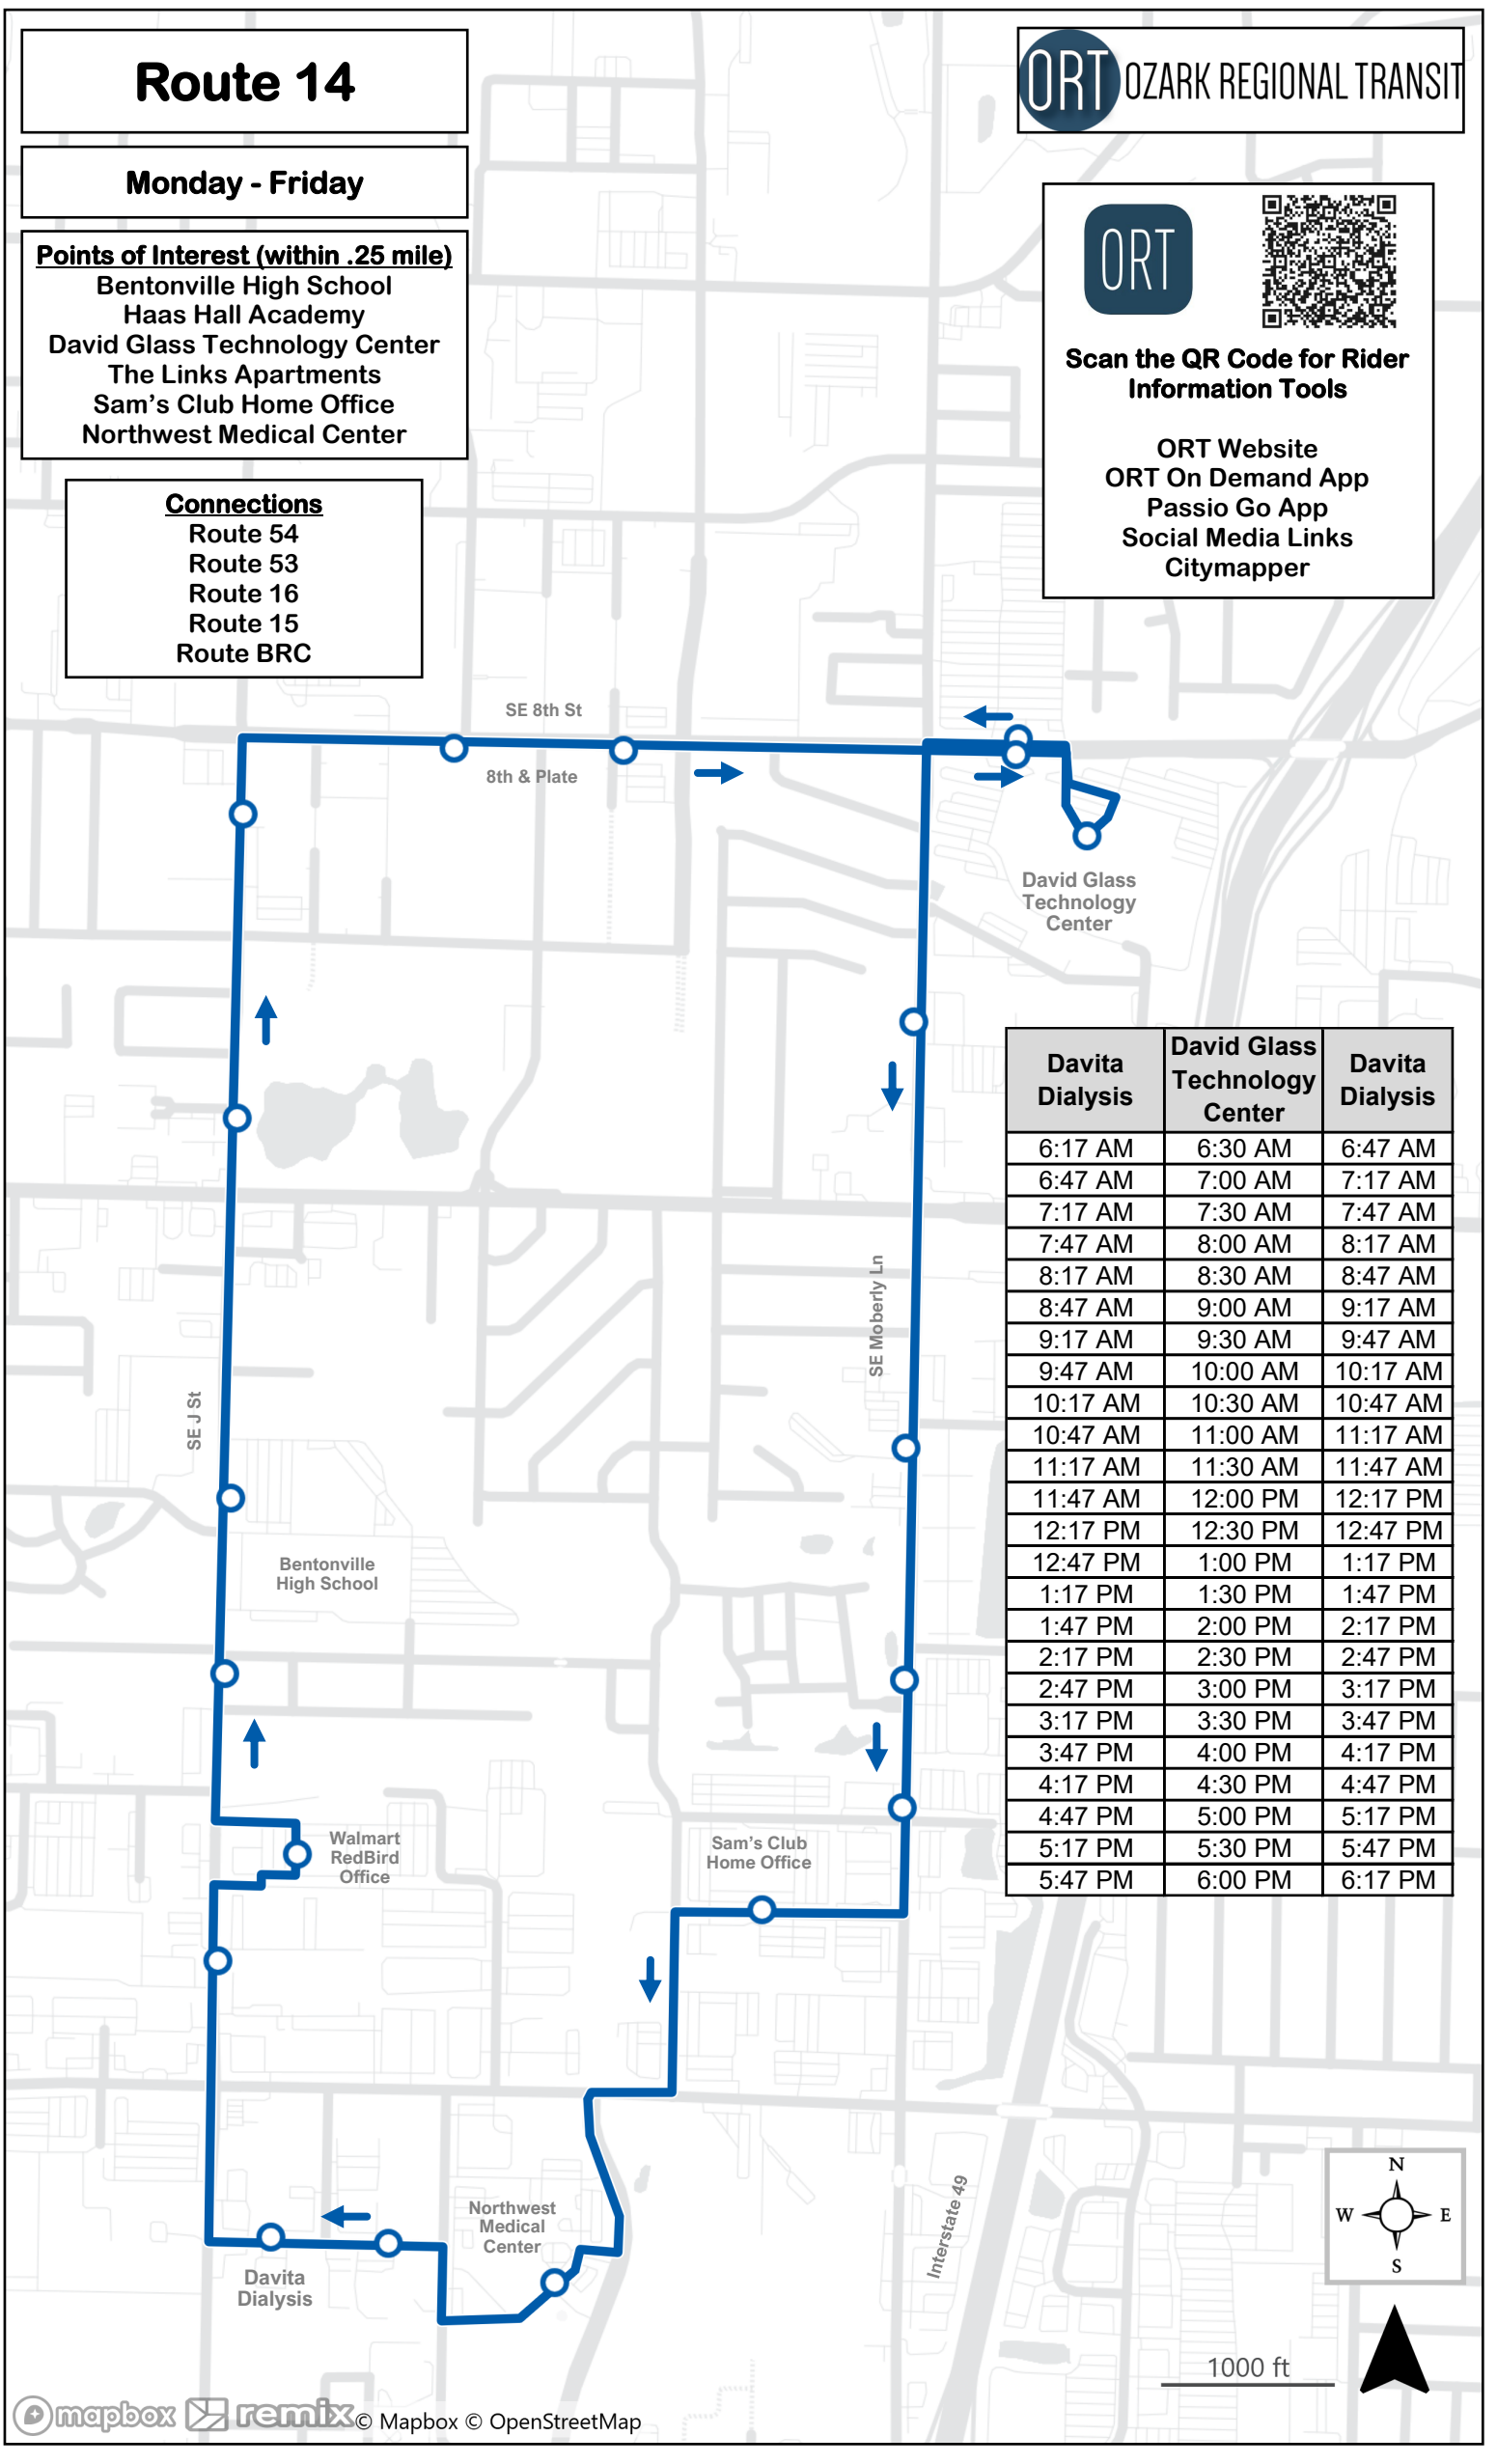

Route 14

Monday - Friday

Points of Interest (within .25 mile)

- Bentonville High School
- Haas Hall Academy
- David Glass Technology Center
- The Links Apartments
- Sam's Club Home Office
- Northwest Medical Center

Connections

- Route 54
- Route 53
- Route 16
- Route 15
- Route BRC

Scan the QR Code for Rider Information Tools

- ORT Website
- ORT On Demand App
- Passio Go App
- Social Media Links
- Citymapper

Davita Dialysis	David Glass Technology Center	Davita Dialysis
6:17 AM	6:30 AM	6:47 AM
6:47 AM	7:00 AM	7:17 AM
7:17 AM	7:30 AM	7:47 AM
7:47 AM	8:00 AM	8:17 AM
8:17 AM	8:30 AM	8:47 AM
8:47 AM	9:00 AM	9:17 AM
9:17 AM	9:30 AM	9:47 AM
9:47 AM	10:00 AM	10:17 AM
10:17 AM	10:30 AM	10:47 AM
10:47 AM	11:00 AM	11:17 AM
11:17 AM	11:30 AM	11:47 AM
11:47 AM	12:00 PM	12:17 PM
12:17 PM	12:30 PM	12:47 PM
12:47 PM	1:00 PM	1:17 PM
1:17 PM	1:30 PM	1:47 PM
1:47 PM	2:00 PM	2:17 PM
2:17 PM	2:30 PM	2:47 PM
2:47 PM	3:00 PM	3:17 PM
3:17 PM	3:30 PM	3:47 PM
3:47 PM	4:00 PM	4:17 PM
4:17 PM	4:30 PM	4:47 PM
4:47 PM	5:00 PM	5:17 PM
5:17 PM	5:30 PM	5:47 PM
5:47 PM	6:00 PM	6:17 PM

1000 ft