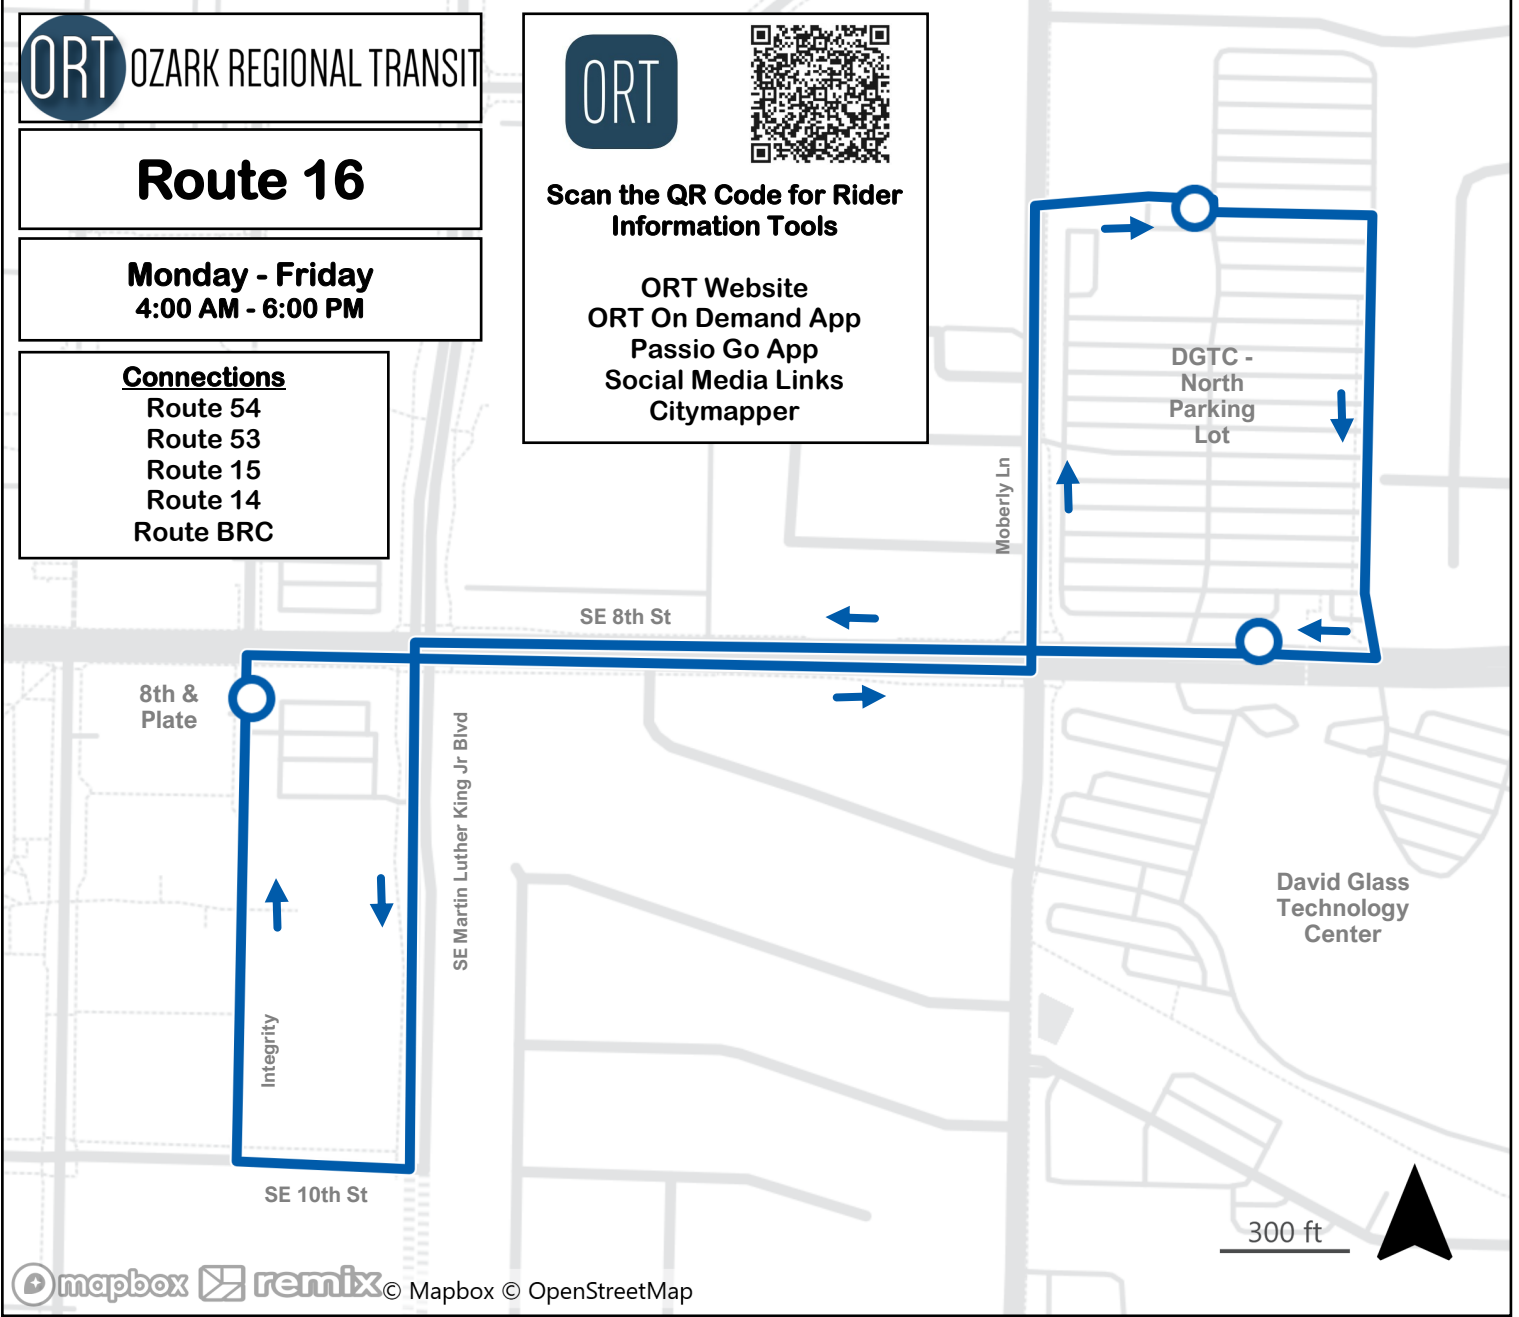

**Route 16**

**Monday - Friday**  
4:00 AM - 6:00 PM

**Connections**

- Route 54
- Route 53
- Route 15
- Route 14
- Route BRC

**Scan the QR Code for Rider Information Tools**

- ORT Website
- ORT On Demand App
- Passio Go App
- Social Media Links
- Citymapper

Outbound		Inbound	
DGTC - North Parking Lot	Integrity & SE 8th St	Integrity & SE 8th St	DGTC - North Parking Lot
11:00 AM	11:06 AM	11:06 AM	11:12 AM
11:12 AM	11:18 AM	11:18 AM	11:24 AM
11:24 AM	11:30 AM	11:30 AM	11:36 AM
11:36 AM	11:42 AM	11:42 AM	11:48 AM
11:48 AM	11:54 AM	11:54 AM	12:00 PM
12:00 PM	12:06 PM	12:06 PM	12:12 PM
12:12 PM	12:18 PM	12:18 PM	12:24 PM
12:24 PM	12:30 PM	12:30 PM	12:36 PM
12:36 PM	12:42 PM	12:42 PM	12:48 PM
12:48 PM	12:54 PM	12:54 PM	1:00 PM
1:00 PM	1:06 PM	1:06 PM	1:12 PM
1:12 PM	1:18 PM	1:18 PM	1:24 PM
1:24 PM	1:30 PM	1:30 PM	1:36 PM
1:36 PM	1:42 PM	1:42 PM	1:48 PM
1:48 PM	1:54 PM	1:54 PM	2:00 PM
2:00 PM	2:06 PM	2:06 PM	2:12 PM
2:12 PM	2:18 PM	2:18 PM	2:24 PM
2:24 PM	2:30 PM	2:30 PM	2:36 PM
2:36 PM	2:42 PM	2:42 PM	2:48 PM
2:48 PM	2:54 PM	2:54 PM	3:00 PM
3:00 PM	3:06 PM	3:06 PM	3:12 PM
3:12 PM	3:18 PM	3:18 PM	3:24 PM
3:24 PM	3:30 PM	3:30 PM	3:36 PM
3:36 PM	3:42 PM	3:42 PM	3:48 PM
3:48 PM	3:54 PM	3:54 PM	4:00 PM
4:00 PM	4:06 PM	4:06 PM	4:12 PM
4:12 PM	4:18 PM	4:18 PM	4:24 PM
4:24 PM	4:30 PM	4:30 PM	4:36 PM
4:36 PM	4:42 PM	4:42 PM	4:48 PM
4:48 PM	4:54 PM	4:54 PM	5:00 PM
5:00 PM	5:06 PM	5:06 PM	5:12 PM
5:12 PM	5:18 PM	5:18 PM	5:24 PM
5:24 PM	5:30 PM	5:30 PM	5:36 PM
5:36 PM	5:42 PM	5:42 PM	5:48 PM
5:48 PM	5:54 PM	5:54 PM	6:00 PM