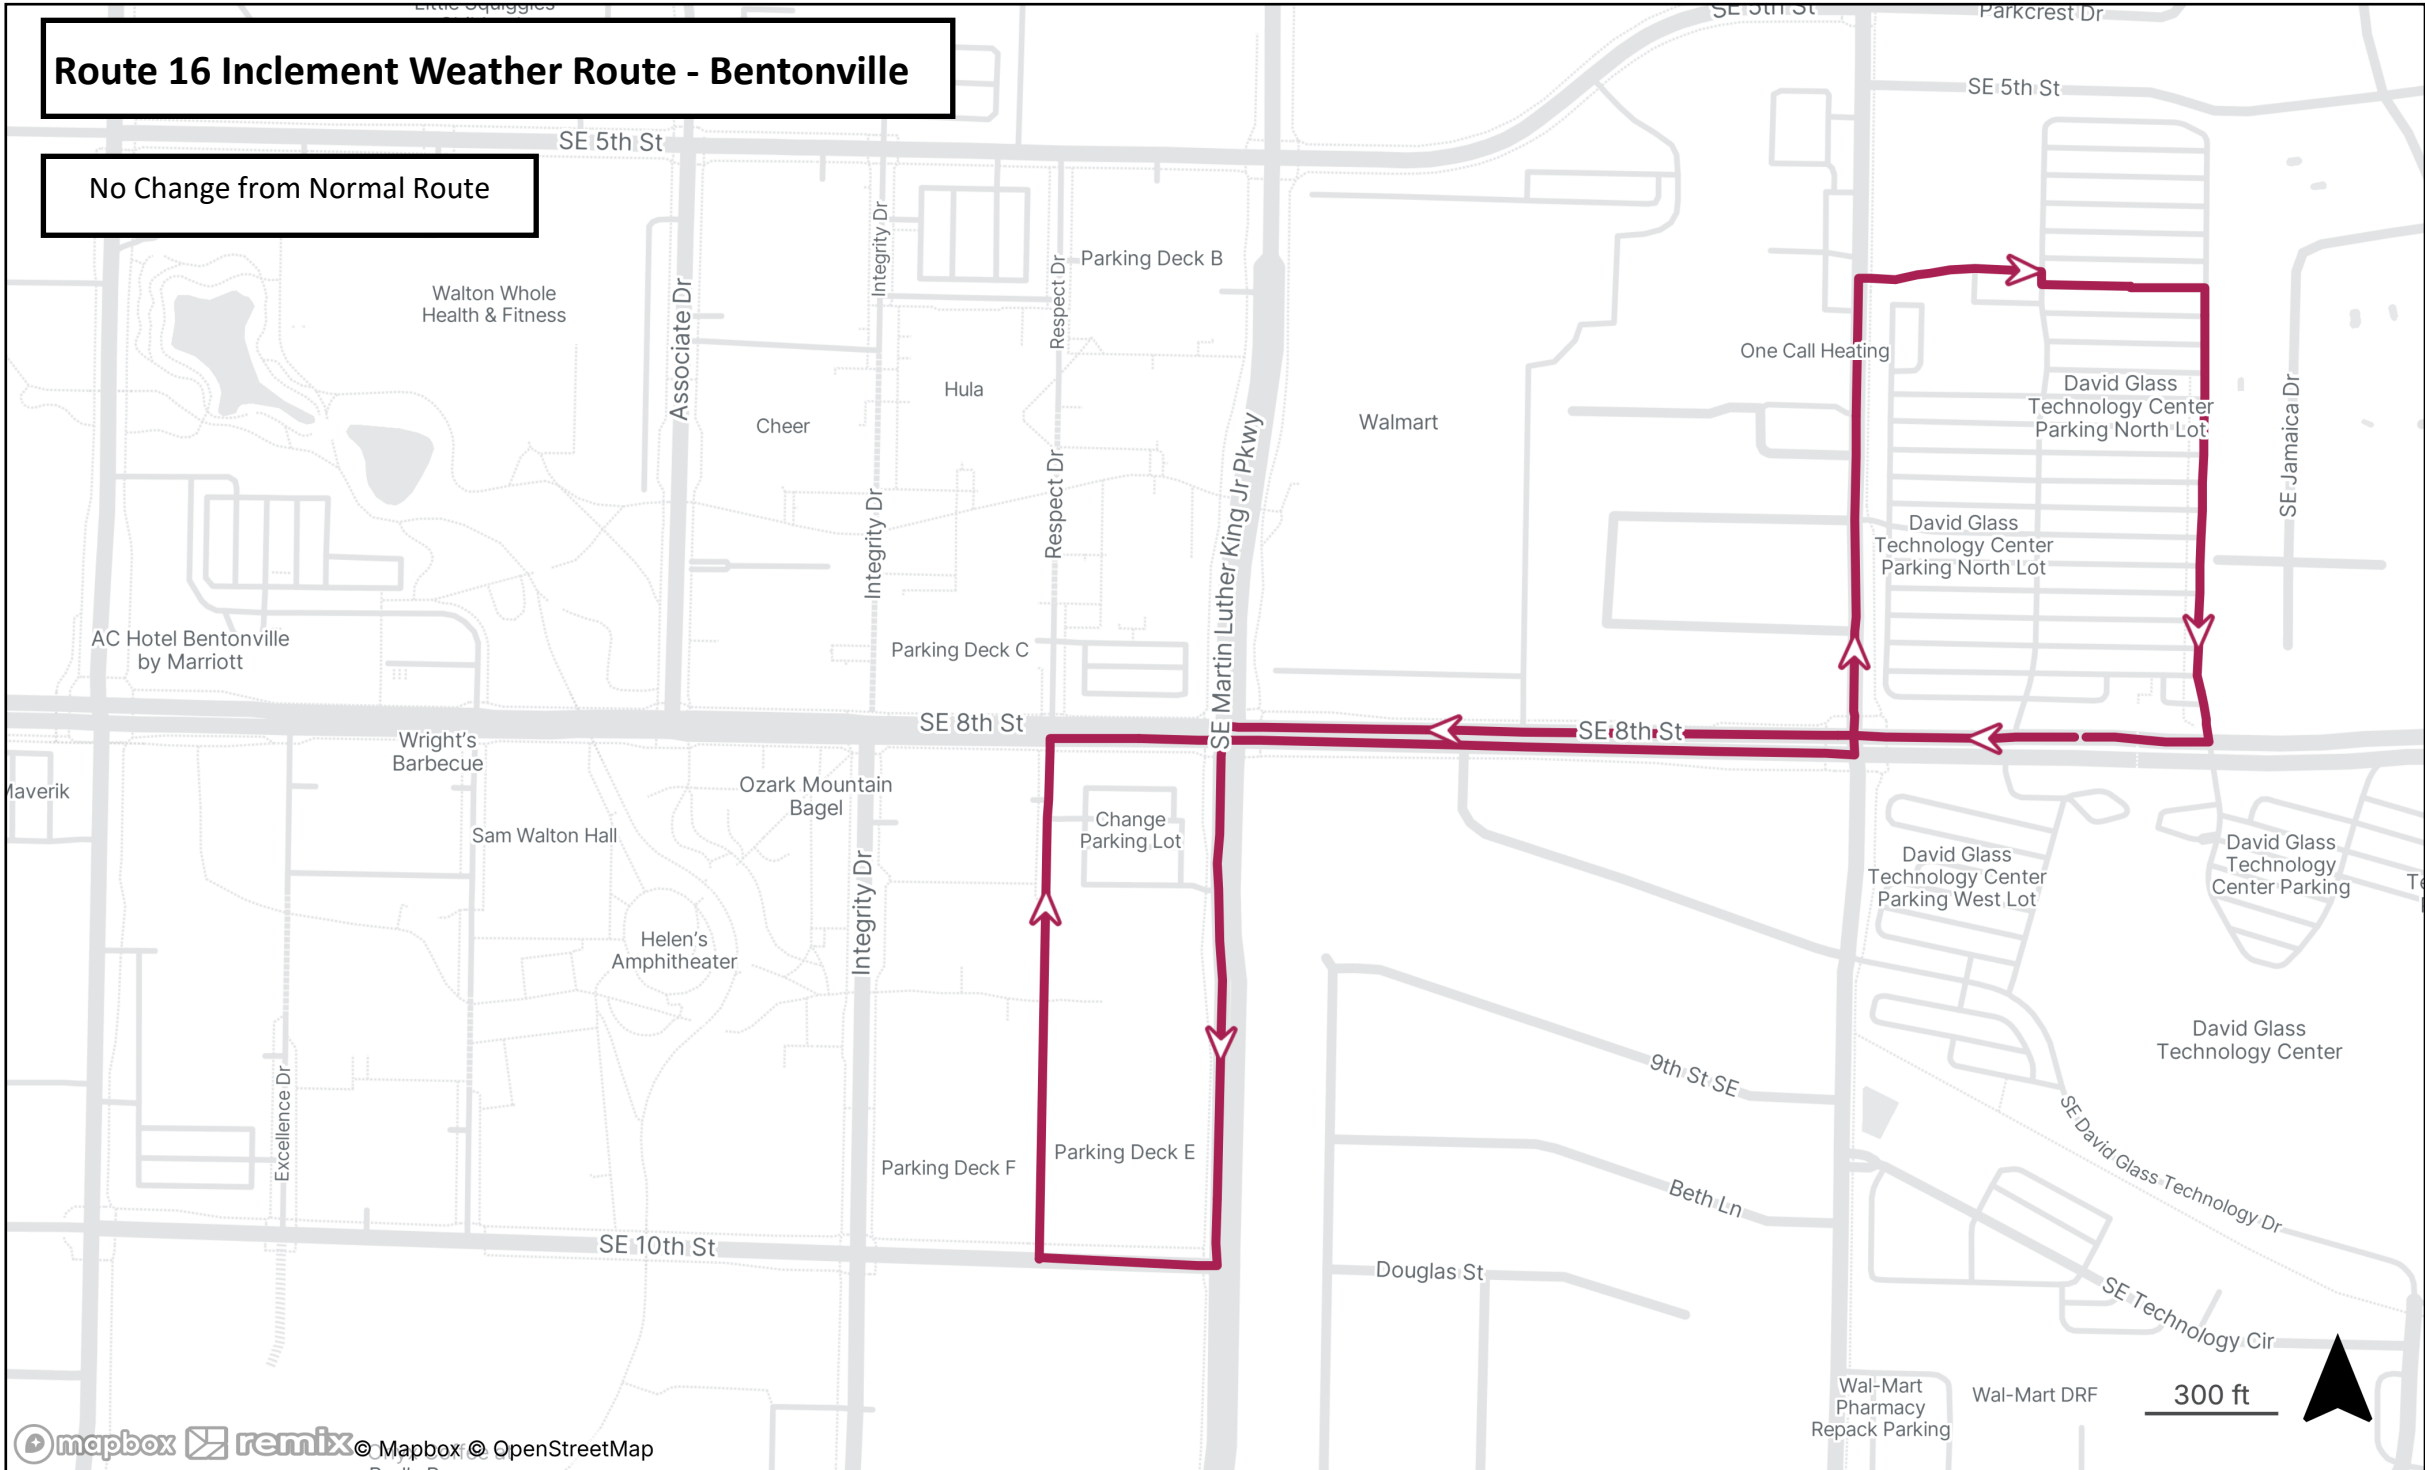

Route 10 Inclement Weather Route - Fayetteville

NWA Mall to Hillcrest Towers

South on N College
West on Center St

Hillcrest Towers to NWA Mall

South on West Ave
East on Mountain St
North on College Ave
Enter NWA Mall on Shepherd Ln

Route 61 Incremental Weather Route - Springdale

No Change from Normal Route

Route 14 Inclement Weather Route - Bentonville

No Change from Normal Route

Route 15 Inclement Weather Route - Bentonville

No Change from Normal Route

Route 16 Inclement Weather Route - Bentonville

No Change from Normal Route

Route BRC Inclement Weather Route - Rogers / Bentonville

No Change from Normal Route

Route 53 Inclement Weather Route - Rogers / Bentonville

No Change from Normal Route

Route 54 Inclement Weather Route - Rogers / Bentonville

No Change from Normal Route

Route 490 Inclement Weather Route

No Change from Normal Route