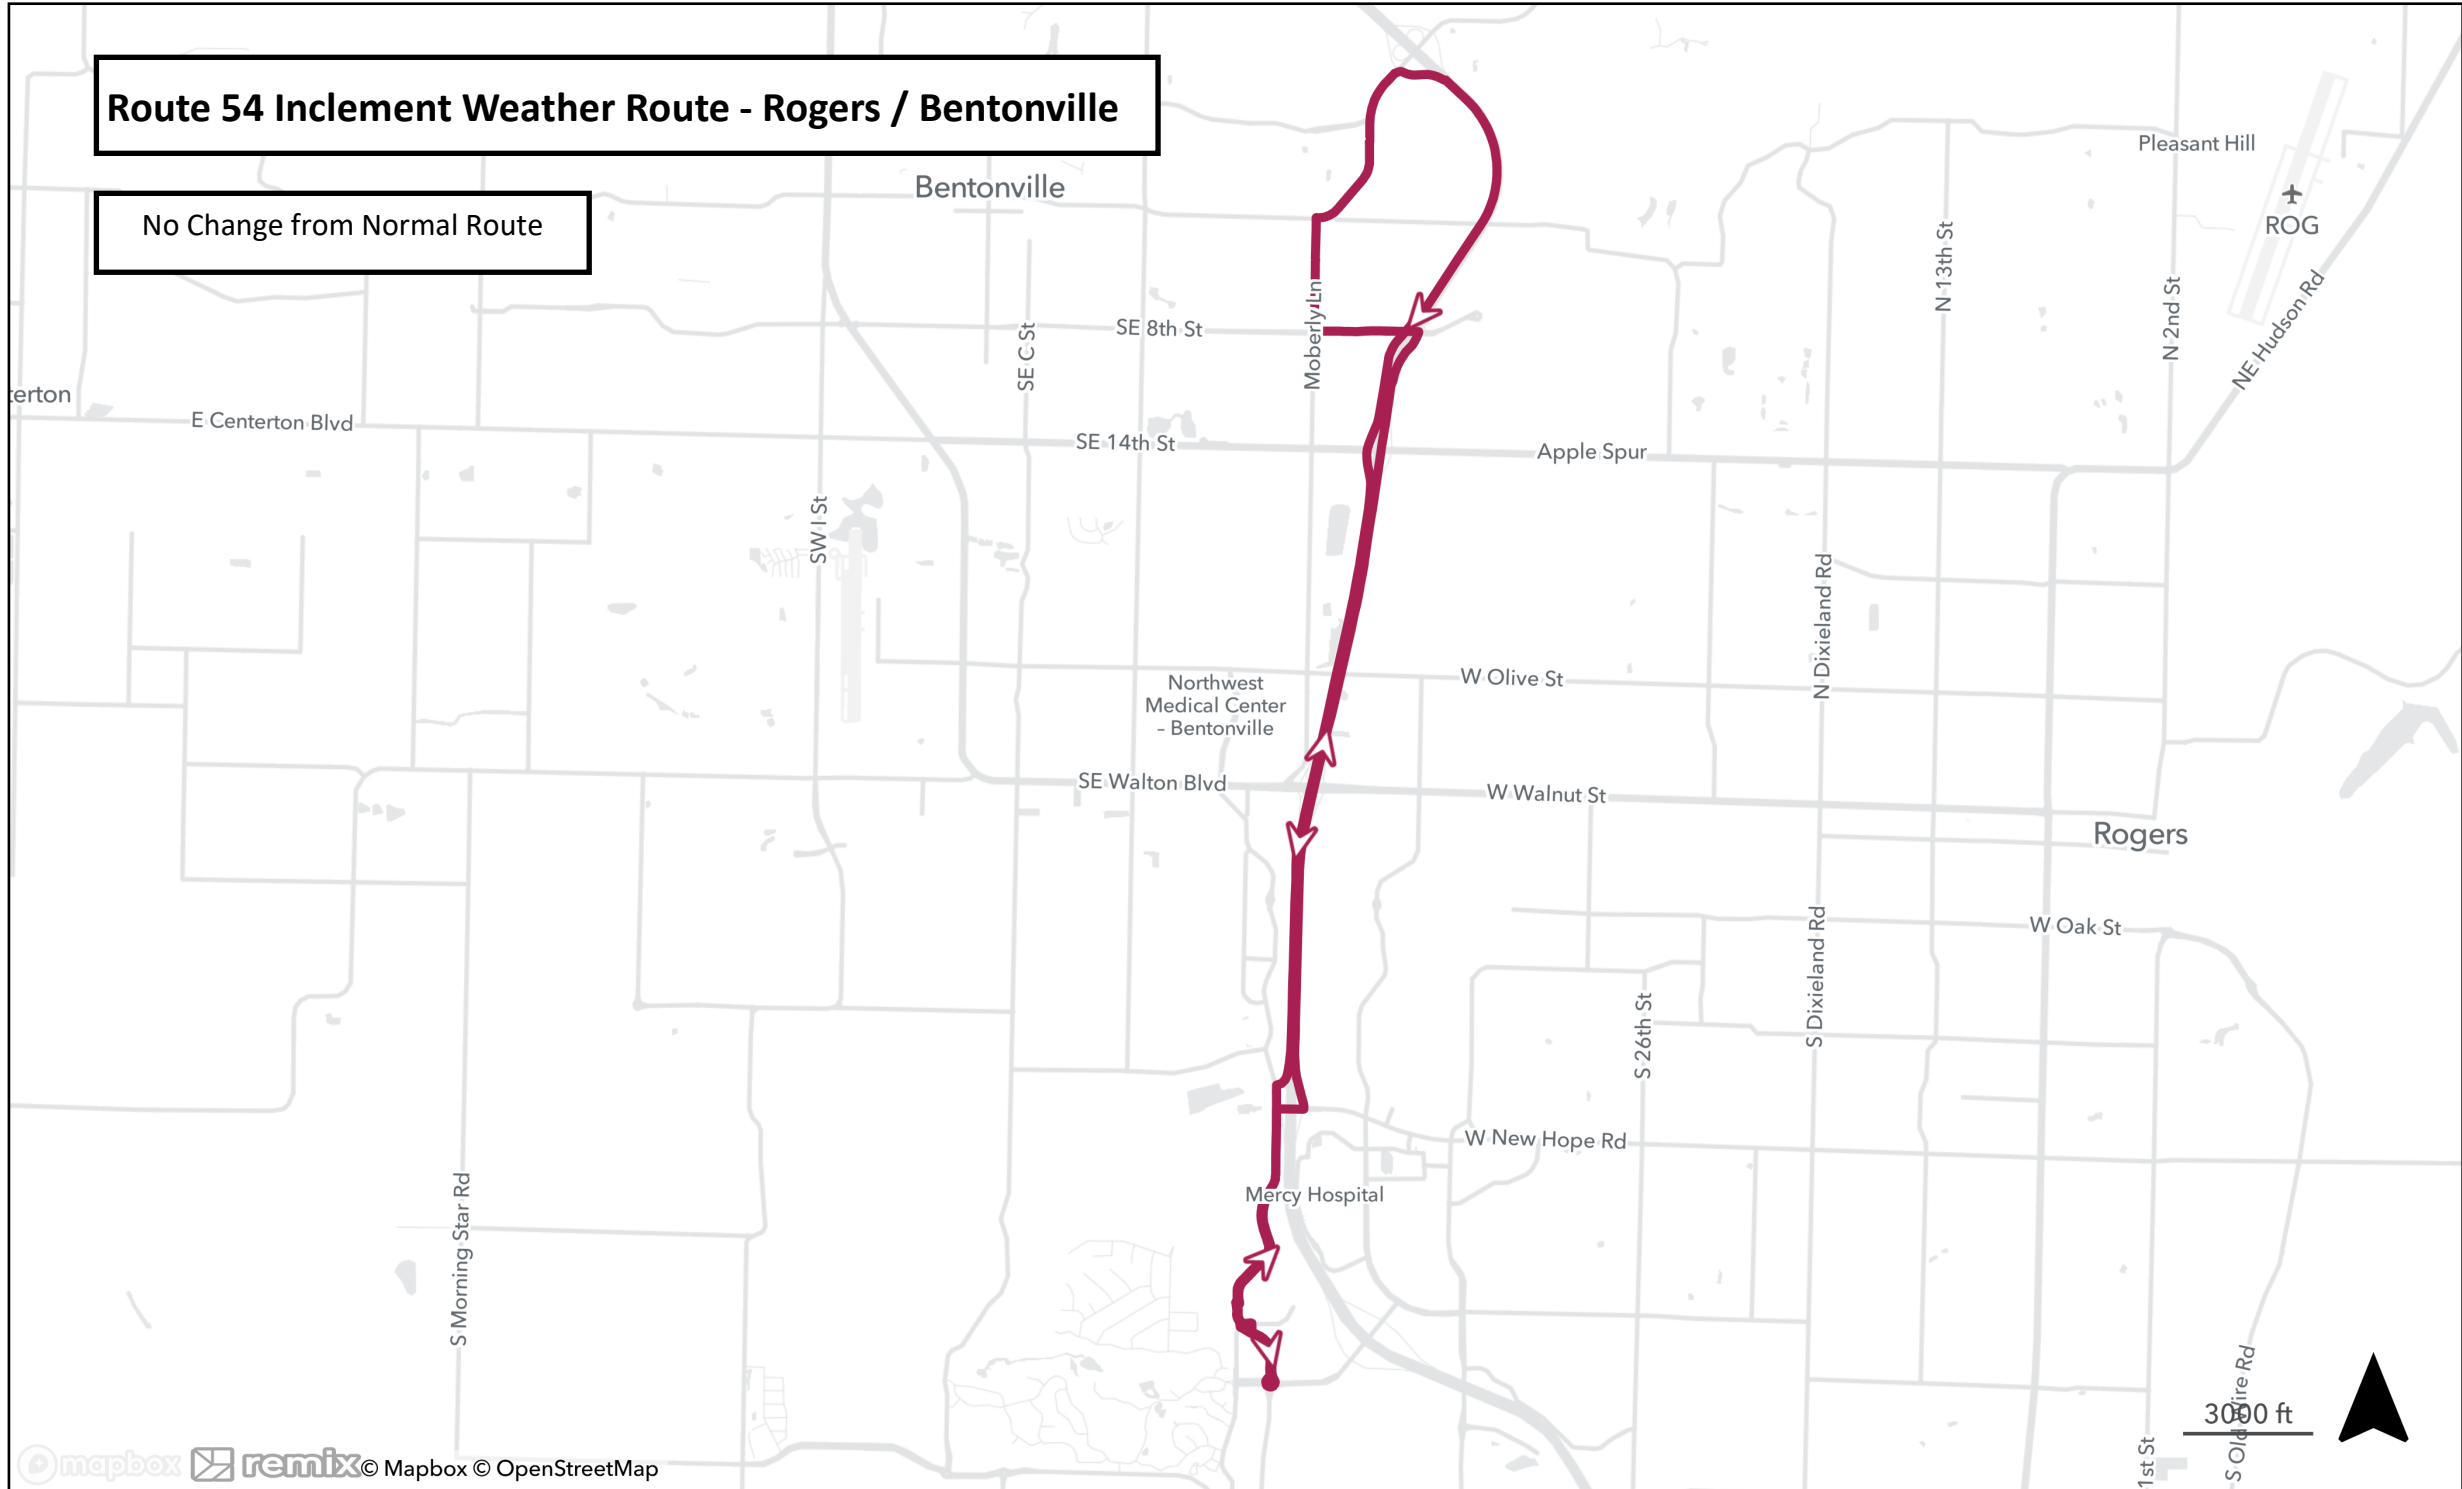

Route 10 Inclement Weather Route - Fayetteville

NWA Mall to Hillcrest Towers

South on N College
West on Center St

Hillcrest Towers to NWA Mall

South on West Ave
East on Mountain St
North on College Ave
Enter NWA Mall on Shepherd Ln

Route 61 Incremental Weather Route - Springdale

No Change from Normal Route

Route 14 Inclement Weather Route - Bentonville

No Change from Normal Route

Route 15 Inclement Weather Route - Bentonville

No Change from Normal Route

Route 16 Inclement Weather Route - Bentonville

No Change from Normal Route

Route BRC Inclement Weather Route - Rogers / Bentonville

No Change from Normal Route

Route 53 Inclement Weather Route - Rogers / Bentonville

No Change from Normal Route

Route 54 Inclement Weather Route - Rogers / Bentonville

No Change from Normal Route

Route 490 Inclement Weather Route

No Change from Normal Route