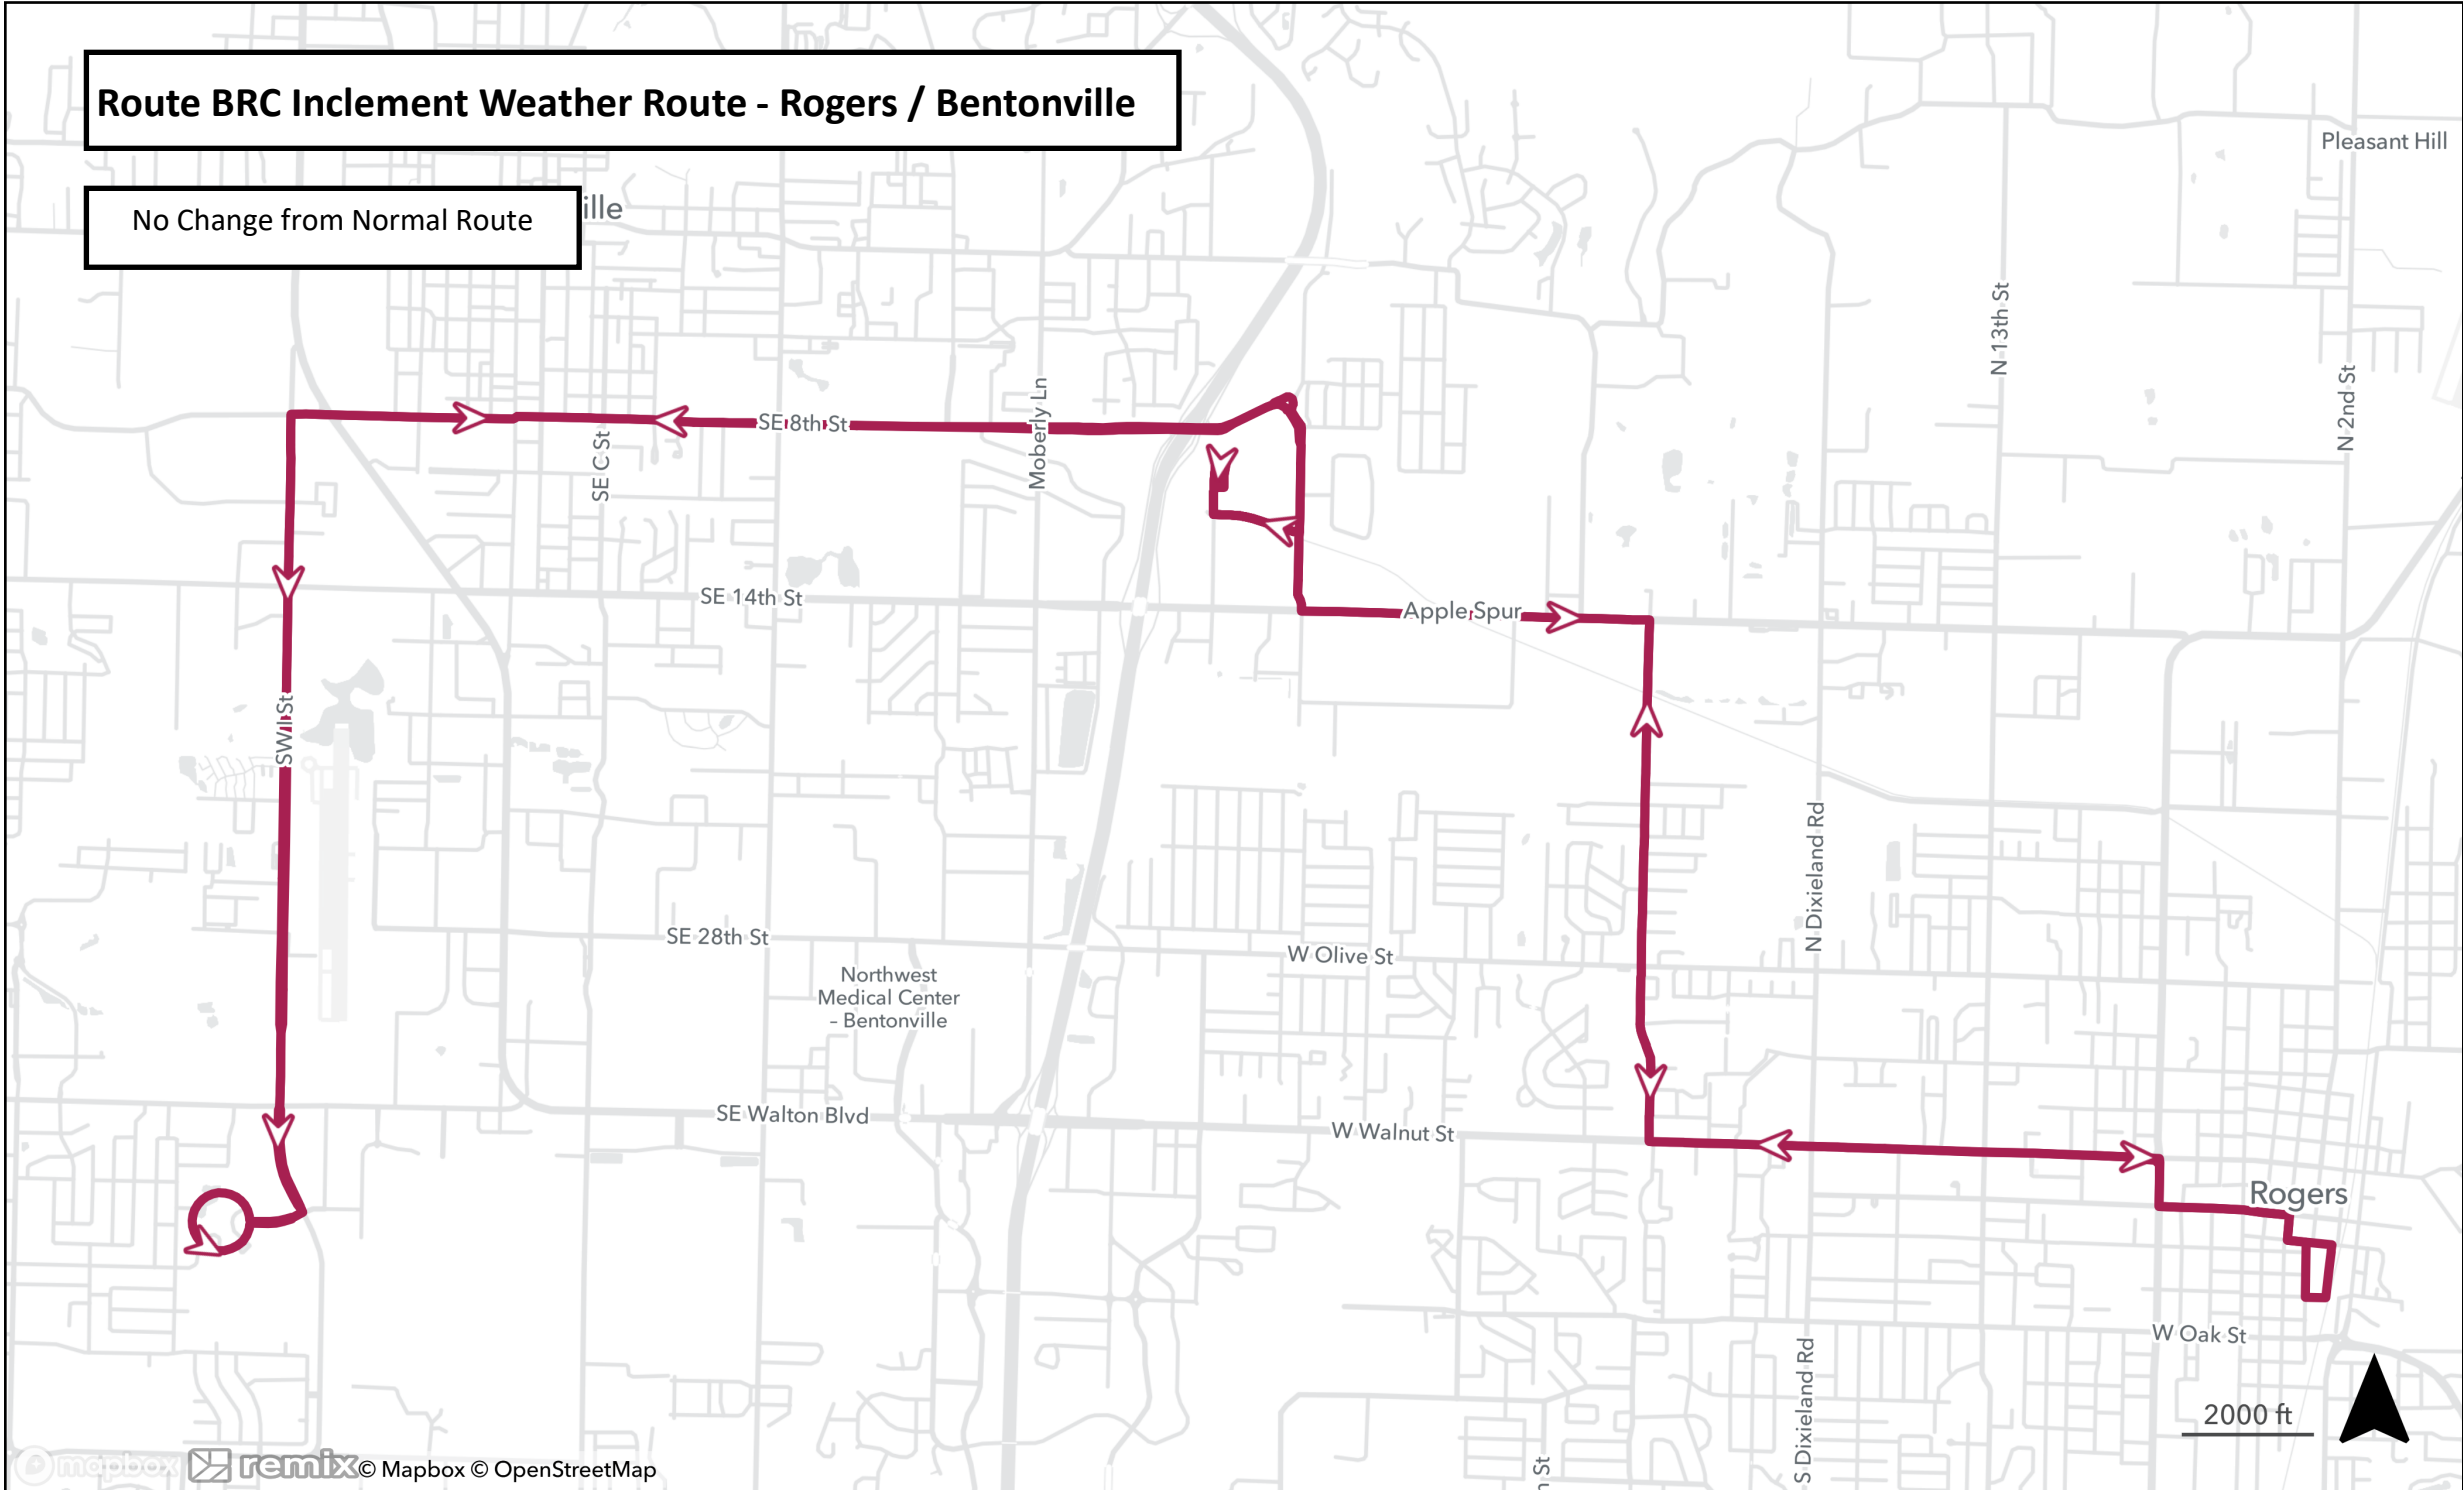

Route 10 Inclement Weather Route - Fayetteville

NWA Mall to Hillcrest Towers

South on N College
West on Center St

Hillcrest Towers to NWA Mall

South on West Ave
East on Mountain St
North on College Ave
Enter NWA Mall on Shepherd Ln

Route 61 Incremental Weather Route - Springdale

No Change from Normal Route

Route 14 Inclement Weather Route - Bentonville

No Change from Normal Route

Route 15 Inclement Weather Route - Bentonville

No Change from Normal Route

Route 16 Inclement Weather Route - Bentonville

No Change from Normal Route

Route BRC Inclement Weather Route - Rogers / Bentonville

No Change from Normal Route

Route 53 Inclement Weather Route - Rogers / Bentonville

No Change from Normal Route

Route 54 Inclement Weather Route - Rogers / Bentonville

No Change from Normal Route

Route 490 Inclement Weather Route

No Change from Normal Route