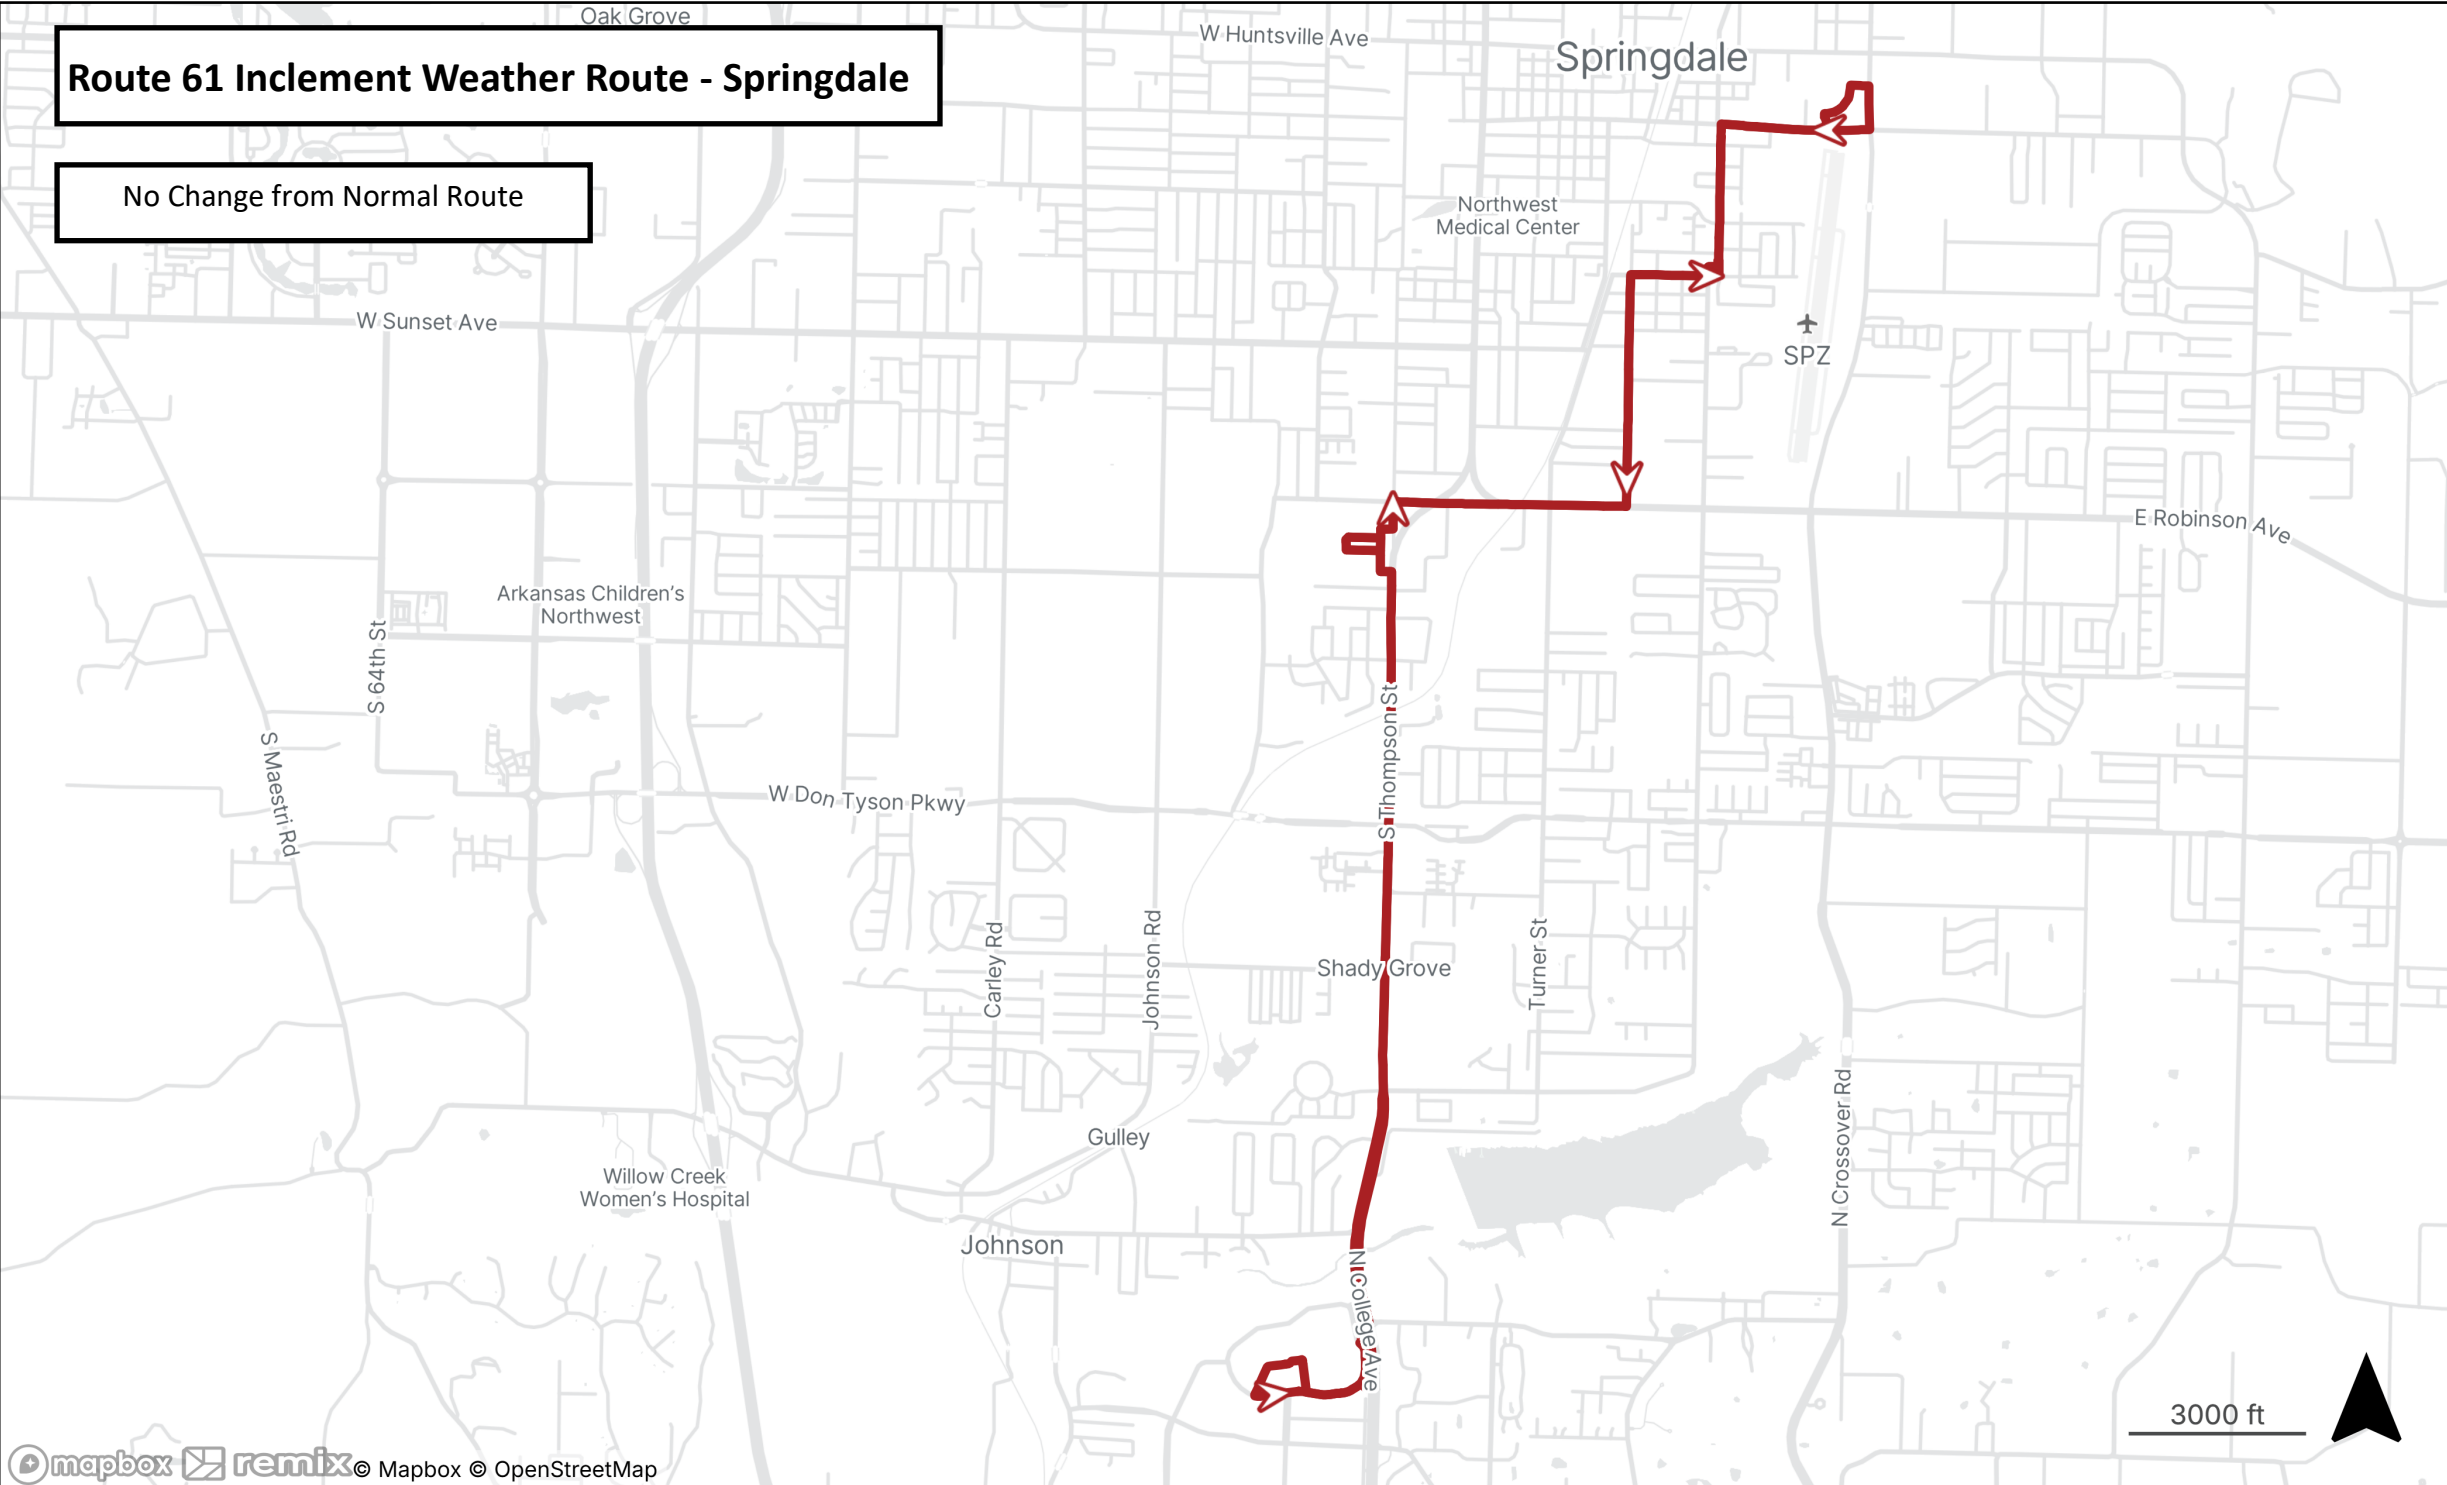

Route 10 Inclement Weather Route - Fayetteville

NWA Mall to Hillcrest Towers

South on N College
West on Center St

Hillcrest Towers to NWA Mall

South on West Ave
East on Mountain St
North on College Ave
Enter NWA Mall on Shepherd Ln

Route 61 Incremental Weather Route - Springdale

No Change from Normal Route

Route 14 Inclement Weather Route - Bentonville

No Change from Normal Route

Route 15 Inclement Weather Route - Bentonville

No Change from Normal Route

Route 16 Inclement Weather Route - Bentonville

No Change from Normal Route

Route BRC Inclement Weather Route - Rogers / Bentonville

No Change from Normal Route

Route 53 Inclement Weather Route - Rogers / Bentonville

No Change from Normal Route

Route 54 Inclement Weather Route - Rogers / Bentonville

No Change from Normal Route

Route 490 Inclement Weather Route

No Change from Normal Route