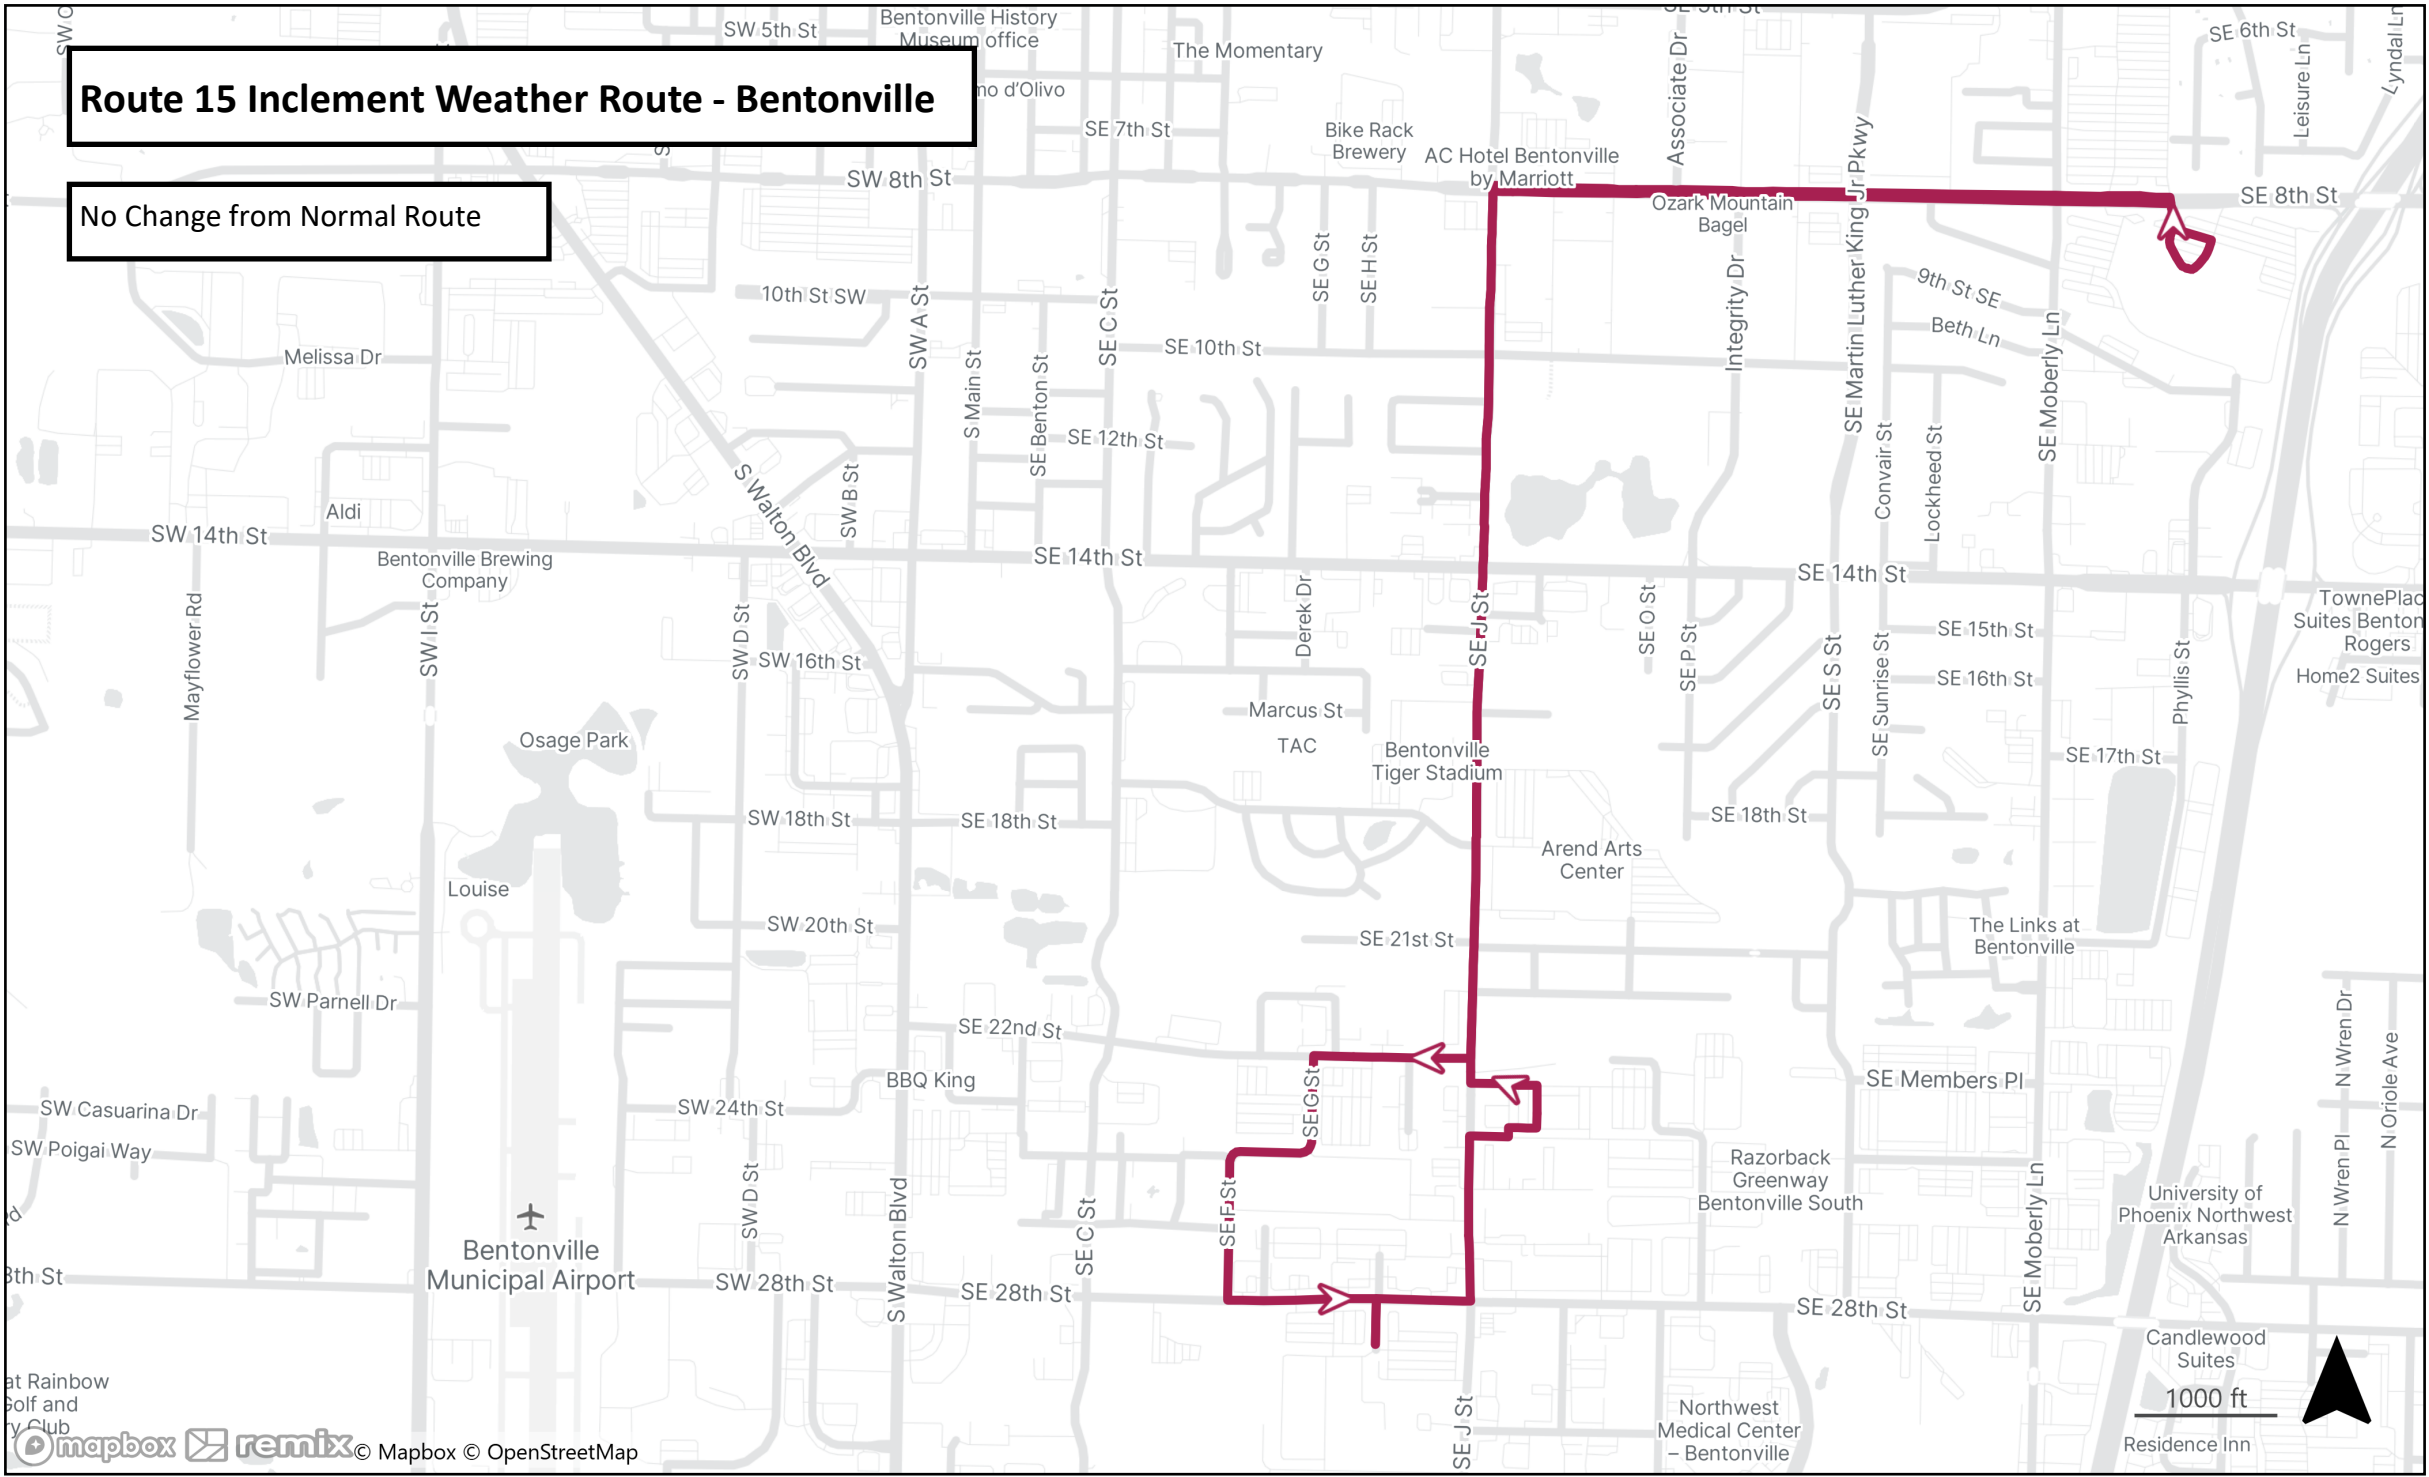

Route 10 Inclement Weather Route - Fayetteville

NWA Mall to Hillcrest Towers

South on N College
West on Center St

Hillcrest Towers to NWA Mall

South on West Ave
East on Mountain St
North on College Ave
Enter NWA Mall on Shepherd Ln

Route 61 Incremental Weather Route - Springdale

No Change from Normal Route

Route 14 Inclement Weather Route - Bentonville

No Change from Normal Route

Route 15 Inclement Weather Route - Bentonville

No Change from Normal Route

Route 16 Inclement Weather Route - Bentonville

No Change from Normal Route

Route BRC Inclement Weather Route - Rogers / Bentonville

No Change from Normal Route

Route 53 Inclement Weather Route - Rogers / Bentonville

No Change from Normal Route

Route 54 Inclement Weather Route - Rogers / Bentonville

No Change from Normal Route

Route 490 Inclement Weather Route

No Change from Normal Route