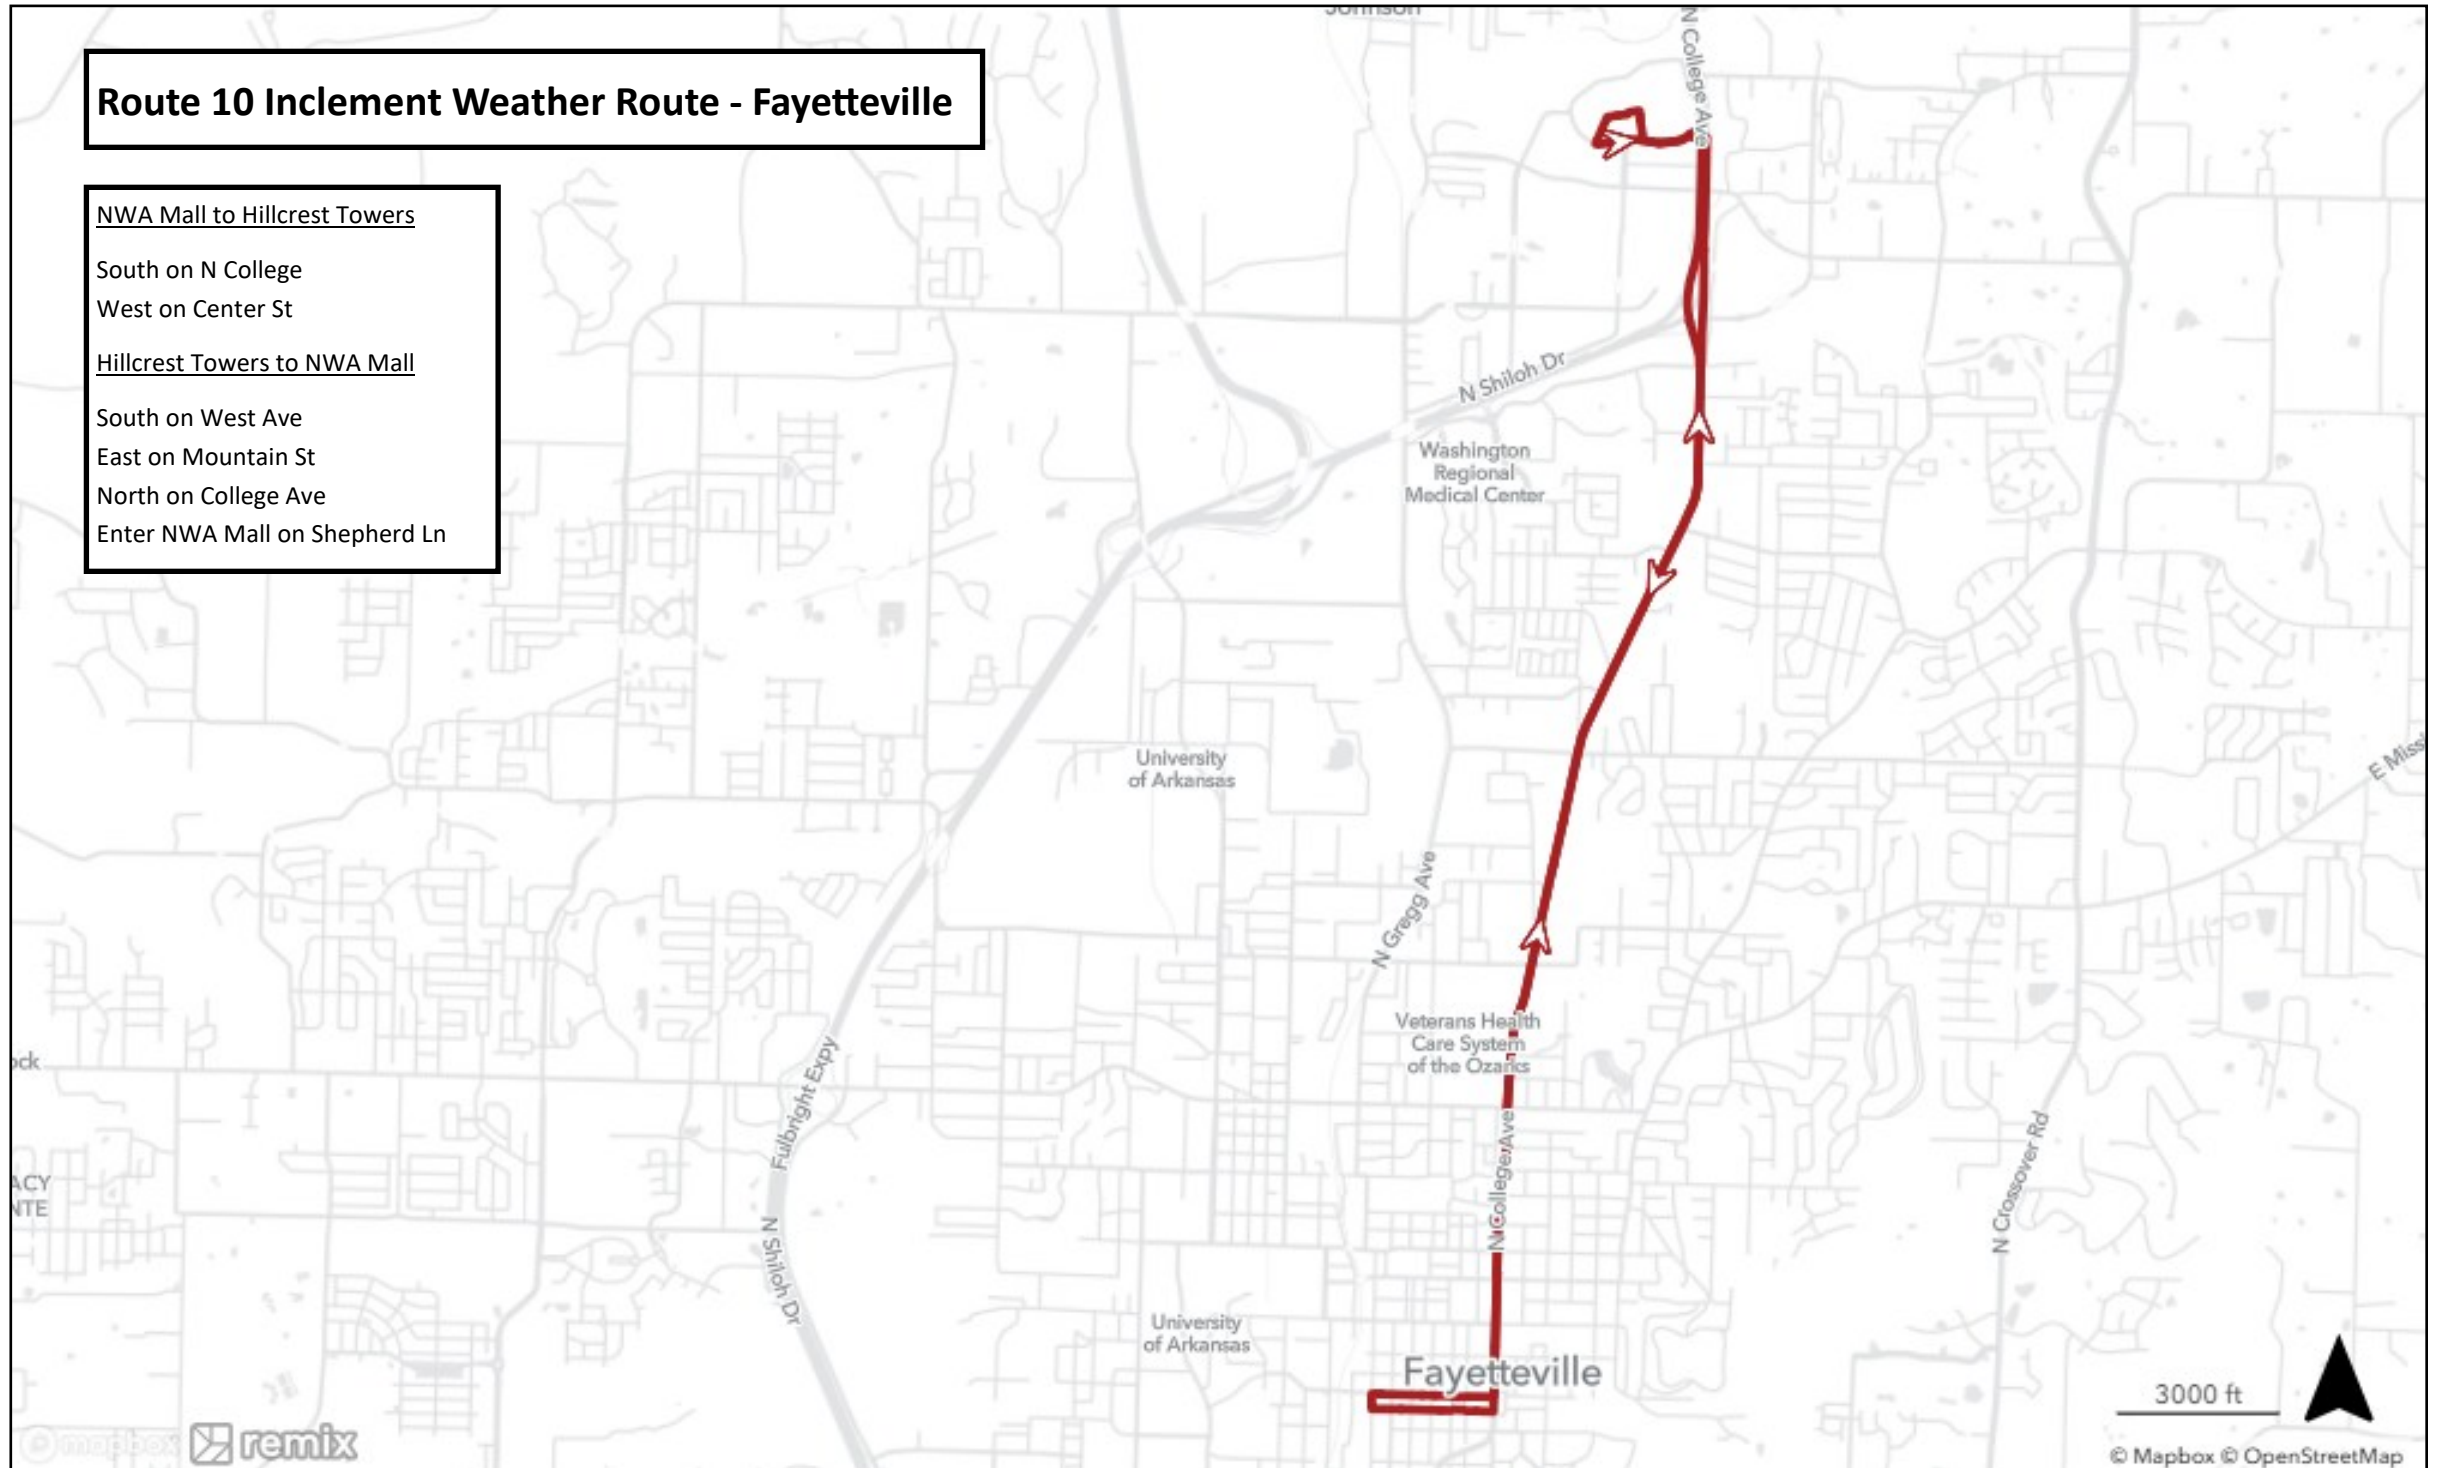

Route 10 Inclement Weather Route - Fayetteville

NWA Mall to Hillcrest Towers

South on N College
West on Center St

Hillcrest Towers to NWA Mall

South on West Ave
East on Mountain St
North on College Ave
Enter NWA Mall on Shepherd Ln

Route 61 Incremental Weather Route - Springdale

No Change from Normal Route

Route 14 Inclement Weather Route - Bentonville

No Change from Normal Route

Route 15 Inclement Weather Route - Bentonville

No Change from Normal Route

Route 16 Inclement Weather Route - Bentonville

No Change from Normal Route

Route BRC Inclement Weather Route - Rogers / Bentonville

No Change from Normal Route

Route 53 Inclement Weather Route - Rogers / Bentonville

No Change from Normal Route

Route 54 Inclement Weather Route - Rogers / Bentonville

No Change from Normal Route

Route 490 Inclement Weather Route

No Change from Normal Route