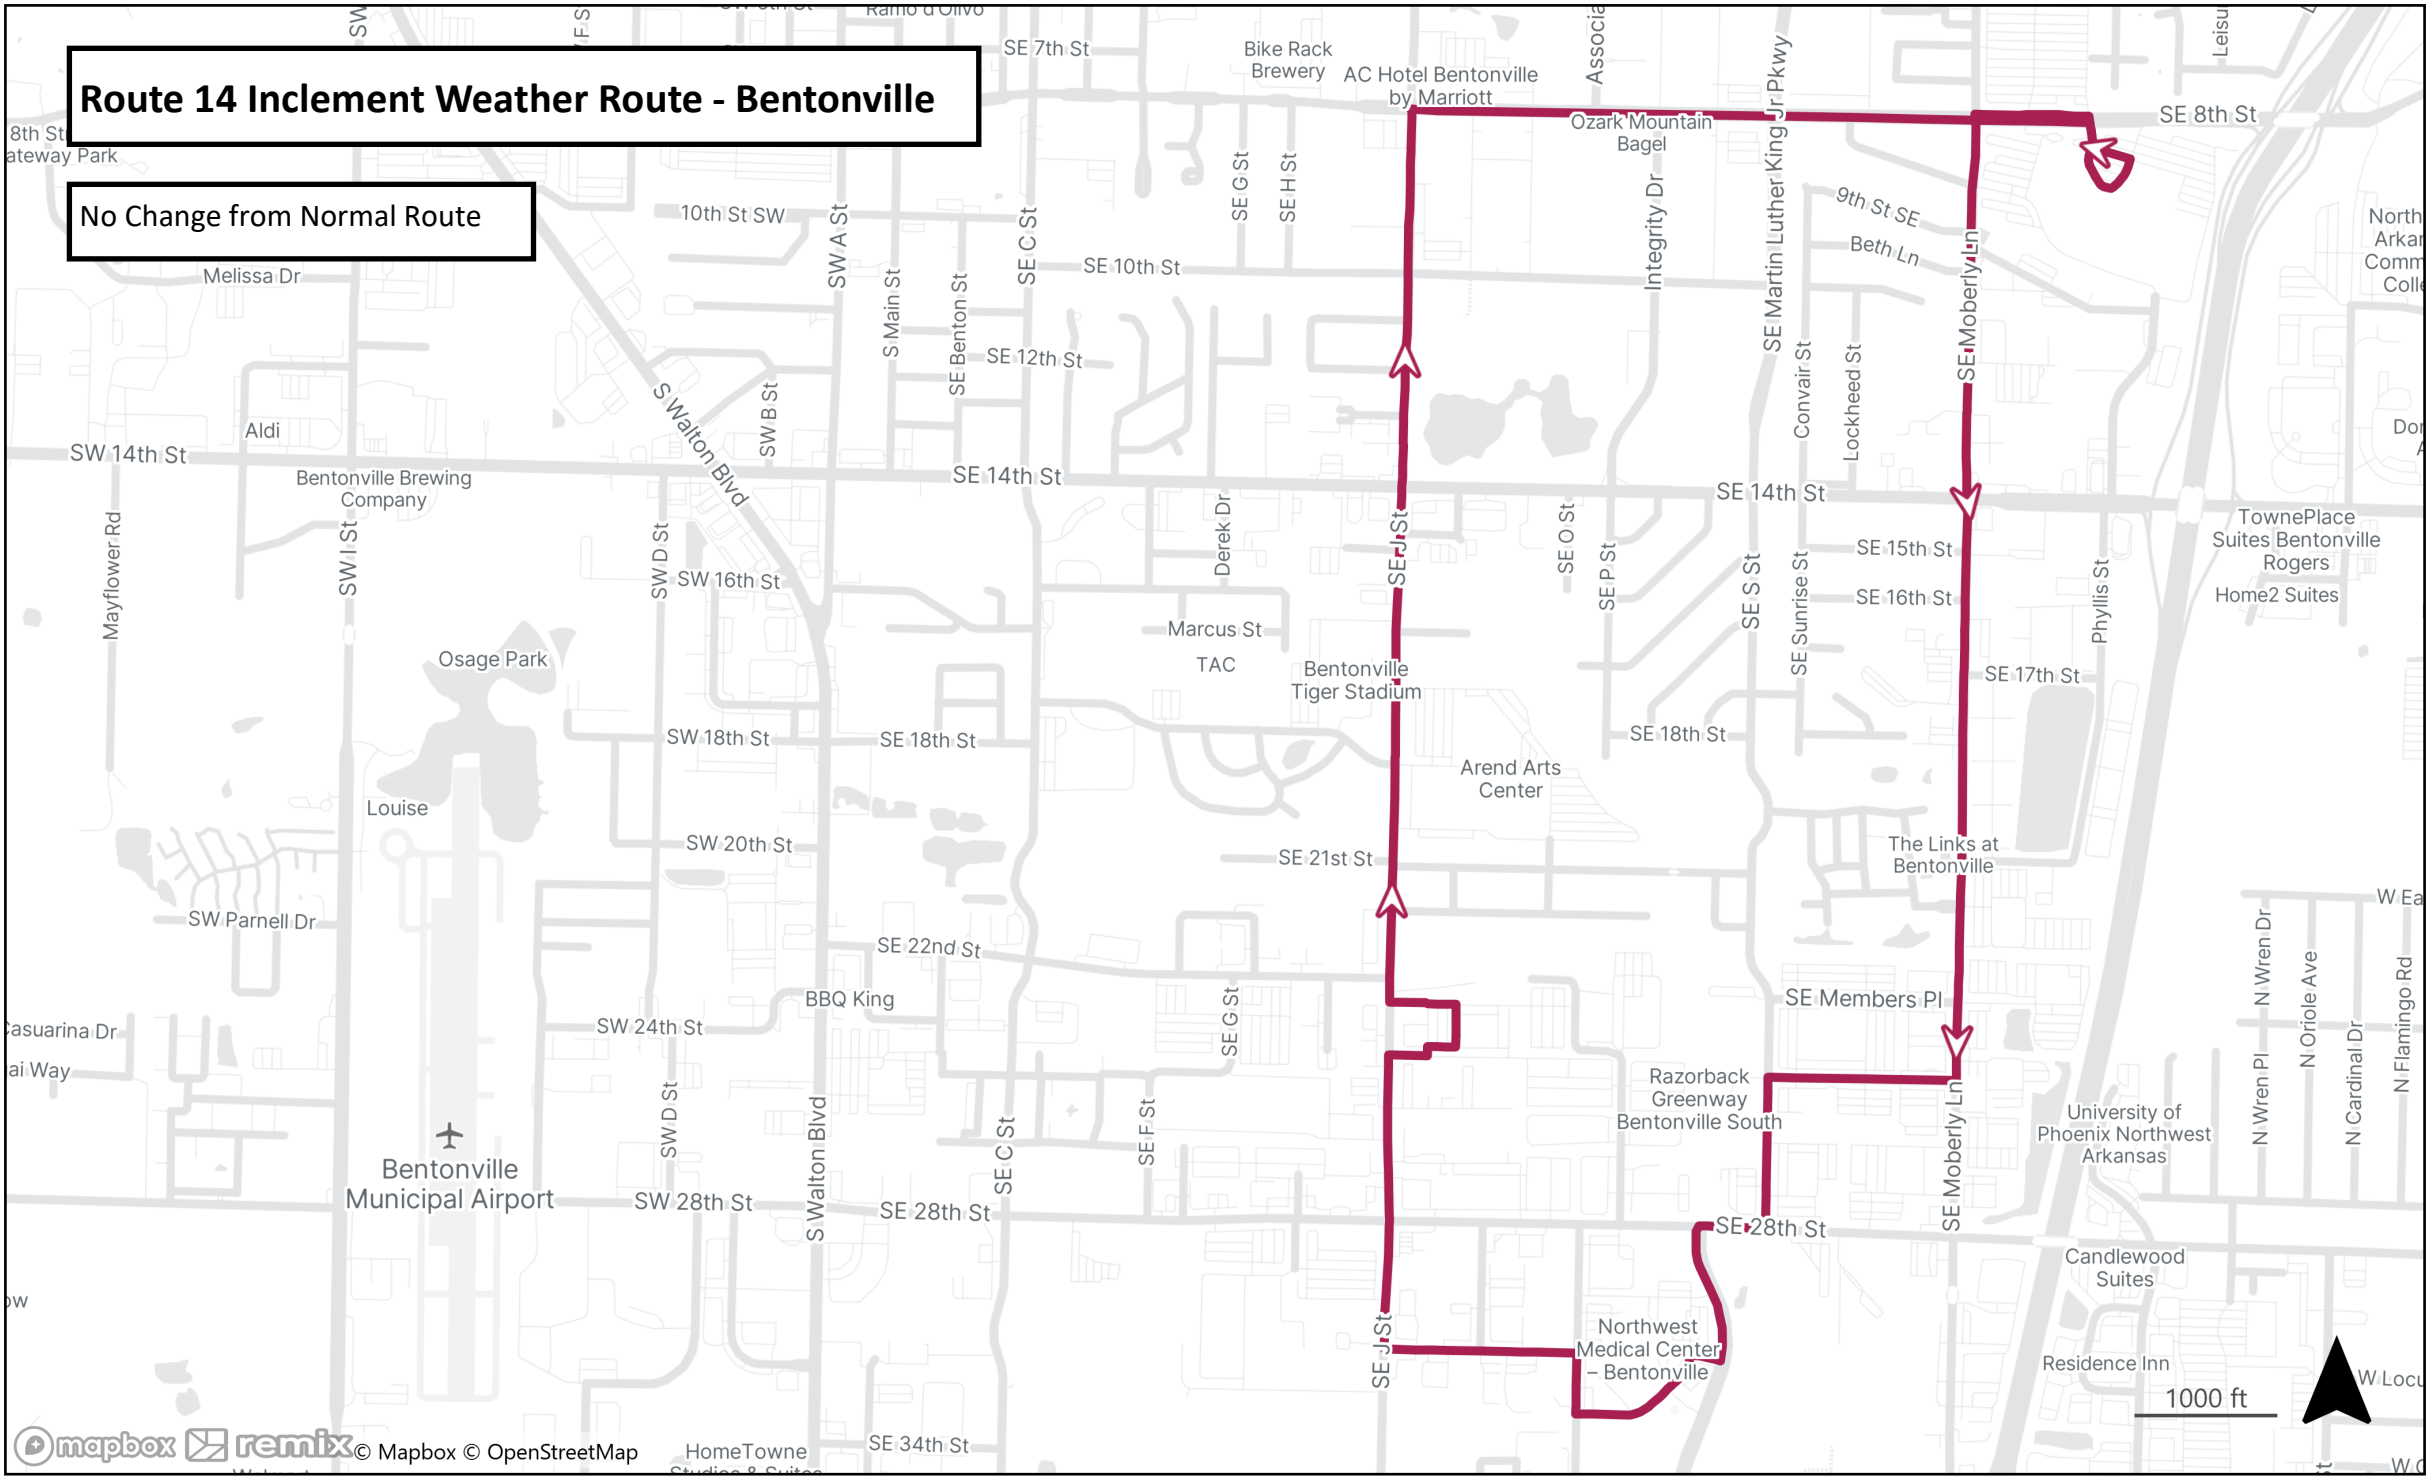

Route 10 Inclement Weather Route - Fayetteville

NWA Mall to Hillcrest Towers

South on N College
West on Center St

Hillcrest Towers to NWA Mall

South on West Ave
East on Mountain St
North on College Ave
Enter NWA Mall on Shepherd Ln

Route 61 Incremental Weather Route - Springdale

No Change from Normal Route

Route 14 Inclement Weather Route - Bentonville

No Change from Normal Route

Route 15 Inclement Weather Route - Bentonville

No Change from Normal Route

Route 16 Inclement Weather Route - Bentonville

No Change from Normal Route

Route BRC Inclement Weather Route - Rogers / Bentonville

No Change from Normal Route

Route 53 Inclement Weather Route - Rogers / Bentonville

No Change from Normal Route

Route 54 Inclement Weather Route - Rogers / Bentonville

No Change from Normal Route

Route 490 Inclement Weather Route

No Change from Normal Route